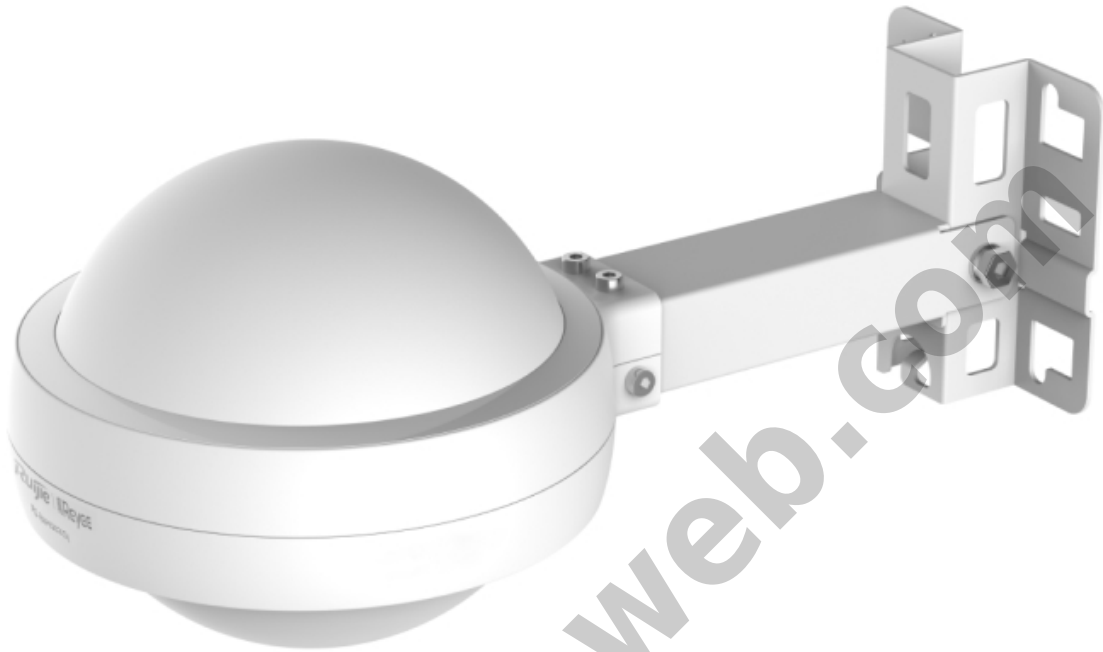

# RG-RAP6202(G) REYEE Wi-Fi 5 AC1300 Outdoor Omni-directional Access Point

**Kode** : RG-RAP6202(G)

**Brand** : Ruijie - Reyee

**Jenis** : Wireless Outdoor

**Harga** : Rp 1.976.000,00

RG-RAP6202(G) Ruijie Reyee Wi-Fi 5 AC1300 Outdoor Omni-directional Access Point. Rock-solid in Harsh Environments with IP68 Protection. Adopts completely sealed, waterproof, dustproof, moisture proof and flame-retardant, wind erosion protection, Wide Temperature range, and 4kV surge protection design. Built-in 4 high gain antennas, supports full coverage with radius of 100 meters at 2.4GHz, and 300 meters at 5GHz\*.

Penawaran Harga Spesial

 **08112039555**

- 'UFO' design, a perfect blend of wireless technology and artwork
- IP68 protection, rock-solid in harsh environments
- Omni-directional coverage with long range
- Easily add extra outdoor Wi-Fi with Reyee Mesh
- Rack-separated mounting design, easily installation on high

### Specification

|                              |  |
|------------------------------|--|
| <b>Model</b>                 | RG-RAP6202(G)  |
| <b>Protocol</b>              | Wi-Fi 5 (IEEE 802.11ac Wave2)<br>Wi-Fi 4 (IEEE 802.11n)  |
| <b>Antenna</b>               | Built-in Omnidirectional Antennas (2.4GHz: 3 dBi; 5GHz: 4 dBi)   |
| <b>Spatial Streams</b>       | 2.4 GHz: 2x2 MU-MIMO<br>5 GHz: 2x2 MU-MIMO   |
| <b>Max Throughput</b>        | Up to 400 Mbps at 2.4 GHz<br>Up to 867 Mbps at 5 GHz   |
| <b>Service Ports</b>         | 2x 10/100/1000 Base-T  |
| <b>Power Supply</b>          | 802.3af/802.3at PoE, local power supply, DC 12V/1.5A<br>(Note: The power adapter is sold as an optional accessory) |
| <b>Power Consumption</b>     | ≤ 12.95 W  |
| <b>Operating temperature</b> | -30°C-65°C   |
| <b>Storage temperature</b>   | -40°C-85°C   |
| <b>MTBF</b>                  | >250000H   |