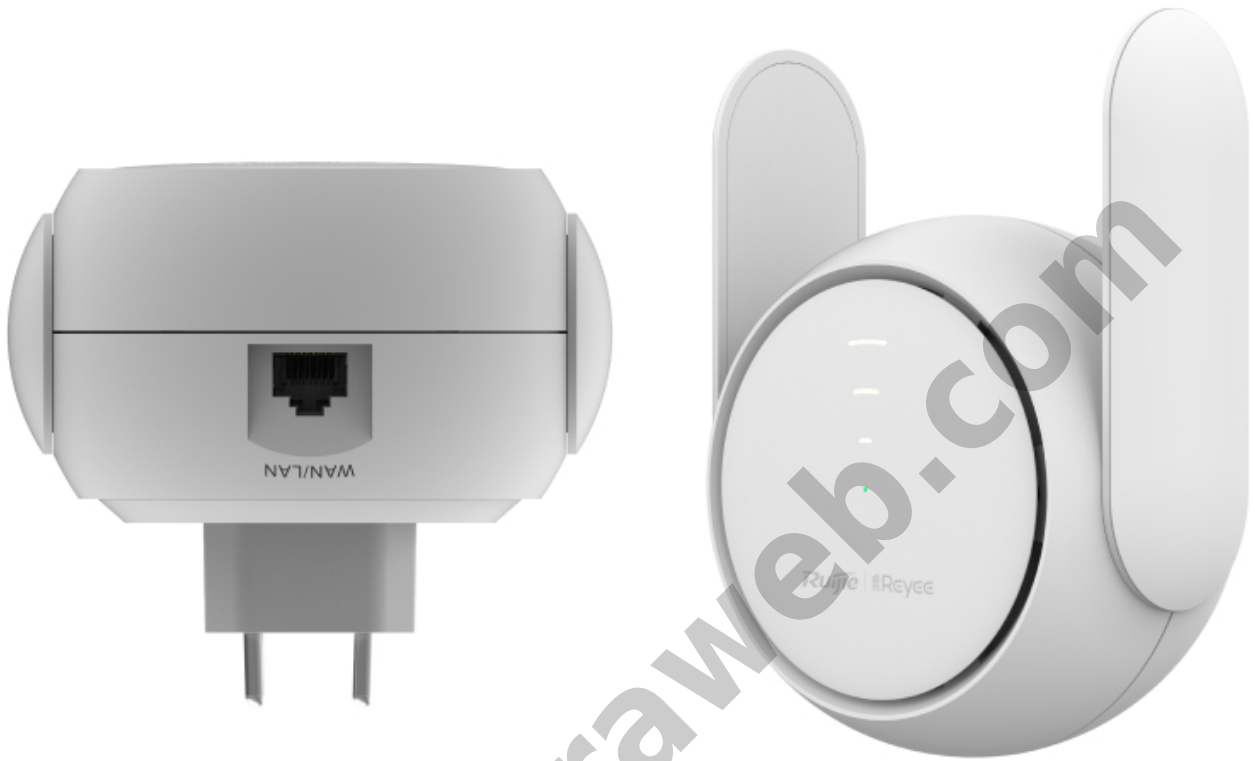

RG-EW1200R REYEE Dual-band Mesh Wi-Fi Extender

Kode : RG-EW1200R
Brand : Ruijie - Reeye
Jenis : Discontinued
Harga : Rp 422.000,00

RG-EW1200R Ruijie Reeye Dual-band Mesh Wi-Fi Extender. RG-EW1200R clearly shows you the signal strength and guides you the best spot to position the repeater, while others only give you the "Yes or No" answer. When the primary router is Reeye Mesh Wi-Fi series, mesh them up and enjoy the seamless network.

***Spesifikasi perangkat dijual bisa berbeda dengan yang ditampilkan karena menyesuaikan dengan regulasi di Indonesia.**

Penawaran Harga Spesial

 **08112039555**

- Cover your whole home network with one-click
- Unbreakable Wi-Fi signal throughout your Home
- Three-bar signal indicator guides you to find the best spot
- Reeye Mesh brings you unlimited signal connection everywhere you go
- More wireless mode options, more surprise
- Take control of your home network at your fingertips