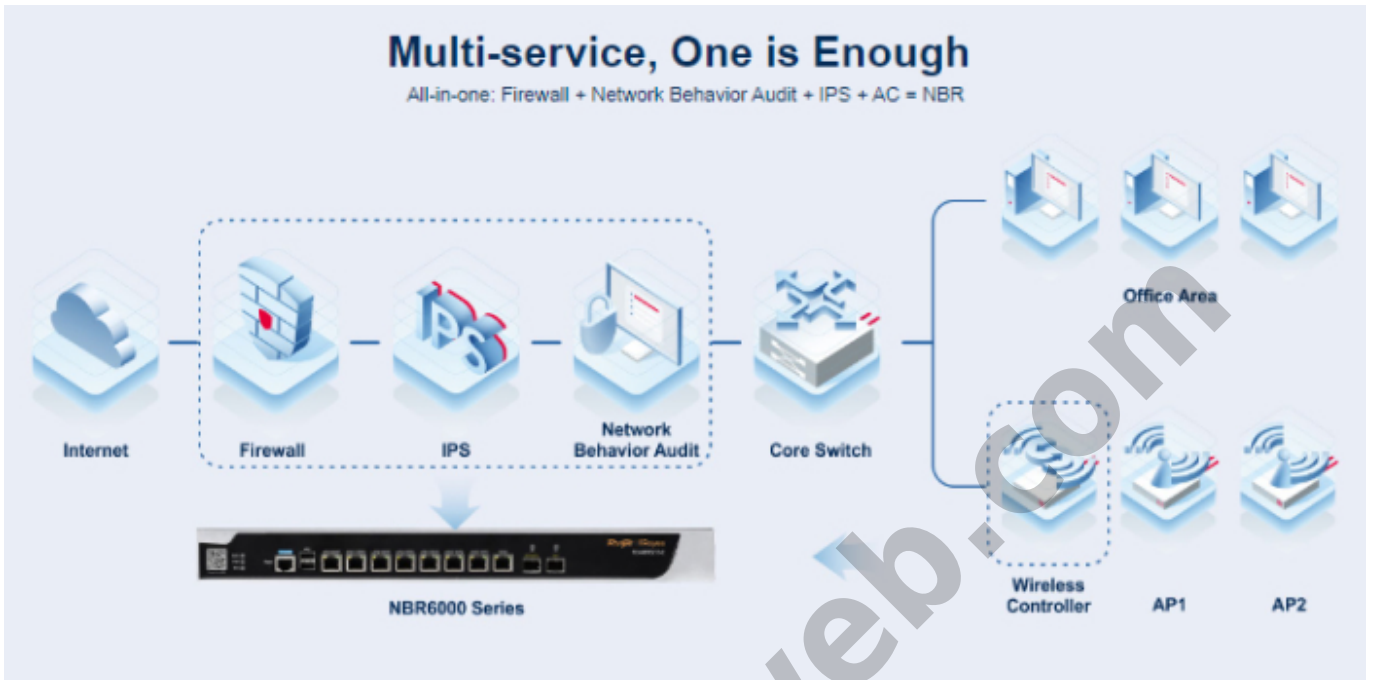

RG-NBR6205-E REYEE High-performance Cloud Managed Security Router

Kode : RG-NBR6205-E

Brand : Ruijie - Reeye

Jenis : Router Rackmount

RG-NBR6205-E Ruijie Reeye High-performance Cloud Managed Router.

Produk ini merupakan produk Fix Price. Pembelian produk tidak dapat menggunakan diskon apapun.

Penawaran Harga Spesial

 **08112039555**

- High performance, "All-in-One" cloud managed security router
- All-in-one: firewall + network behavior audit + IPS + AC = NBR
- Open API, freely third party Integration
- Accurate screen mirroring, one-to-one guest room screen mirroring
- L7 DPI and intelligent flow control in VPN tunnels
- Integrated wireless AC, free to use

Specification

Model	RG-NBR6205-E
CPU	2 Cores, 1.2 GHz
RAM/SDRAM	2 GB
Flash	8 MB
Hard Disk Drive	1 TB (Not delivered with the router, can be added)

WAN Port	1 x 10/100/1000 Base-T port
LAN Port	1 x 10/100/1000 Base-T port
LAN/WAN Switchable Port	6 x 10/100/1000 Base-T port 2x 1GBase-X SFP Ports
Throughput	1.5 Gbps
Client (Recommended)	500
LED	1x System Status LED 1 x Power Status LED 1x SATA LED
Button	1x Power button
Mounting Method	Rack-mounted
Rack Size	1U 19-inch Rack-mounted
Fan	2
Operating Temperature	0°C to 45°C (32°F to 113°F)
Operating Humidity	10% to 90% RH (non-condensing)
Max Managed Access Points	32 Access points or 64 wall-mounted access points
PPPoE Server Accounts	500
Internet Access Mode	PPPoE Client, DHCP Client, Static IP
LAN Port Link Aggregation	Yes
Authentication	Portal Authentication Password Authentication Voucher Authentication SMS Authentication
L2TP/PPTP Tunnels	400
L2TP/IPsec VPN Performance	400 Mbps
Dimensions (W x D x H)	440 x 43.6 x 200 mm (without rubber pads)
Package Dimension (W x D x H)	560 x 470 x 380 mm