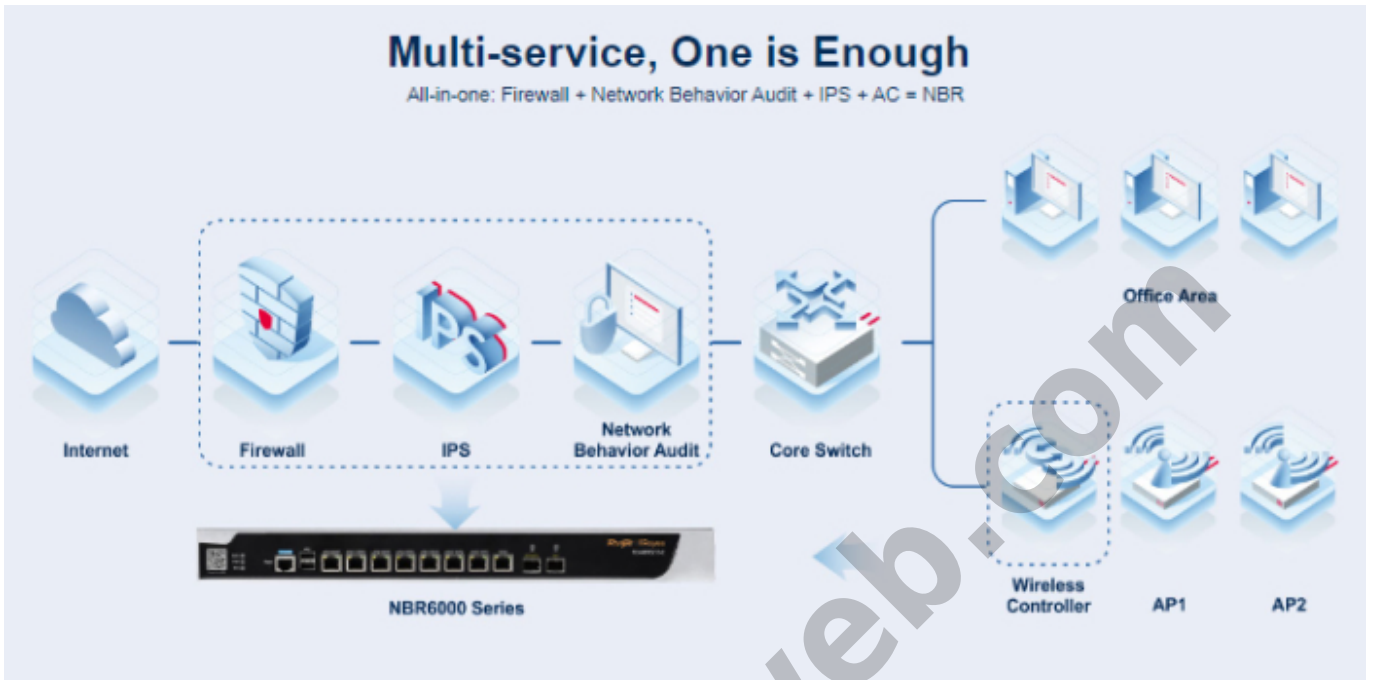

RG-NBR6215-E REYEE High-performance Cloud Managed Security Router

Kode : RG-NBR6215-E

Brand : Ruijie - Reeye

Jenis : Discontinued

RG-NBR6215-E Ruijie Reeye High-performance Cloud Managed Security Router.

Produk ini merupakan produk Fix Price. Pembelian produk tidak dapat menggunakan diskon apapun.

Penawaran Harga Spesial

 **08112039555**

- High performance, "All-in-One" cloud managed security router
- All-in-one: firewall + network behavior audit + IPS + AC = NBR
- Open API, freely third party Integration
- Accurate screen mirroring, one-to-one guest room screen mirroring
- L7 DPI and intelligent flow control in VPN tunnels
- Integrated wireless AC, free to use

Specification

Model	RG-NBR6215-E
CPU	4 Cores, 1.2 GHz
RAM/SDRAM	2 GB
Flash	8 MB
Hard Disk Drive	1 TB (Not delivered with the router, can be added)

WAN Port	1 x 10/100/1000 Base-T port
LAN Port	1 x 10/100/1000 Base-T port
LAN/WAN Switchable Port	6 x 10/100/1000 Base-T port 1x 1GBase-X SFP ports 1x 10GBase-X SFP+ port
Throughput	2.5 Gbps
Client (Recommended)	2000
LED	1x System Status LED 1 x Power Status LED 1x SATA LED
Button	1x Power button
Mounting Method	Rack-mounted
Rack Size	1U 19-inch Rack-mounted
Fan	2
Operating Temperature	0°C to 45°C (32°F to 113°F)
Operating Humidity	10% to 90% RH (non-condensing)
Max Managed Access Points	64 Access points or 128 wall-mounted access points
PPPoE Server Accounts	2000
Internet Access Mode	PPPoE Client, DHCP Client, Static IP
LAN Port Link Aggregation	Yes
Authentication	Portal Authentication Password Authentication Voucher Authentication SMS Authentication
L2TP/PPTP Tunnels	1000
L2TP/IPsec VPN Performance	1000 Mbps
Dimensions (W x D x H)	440 x 43.6 x 200 mm (without rubber pads)
Package Dimension (W x D x H)	560 x 470 x 380 mm