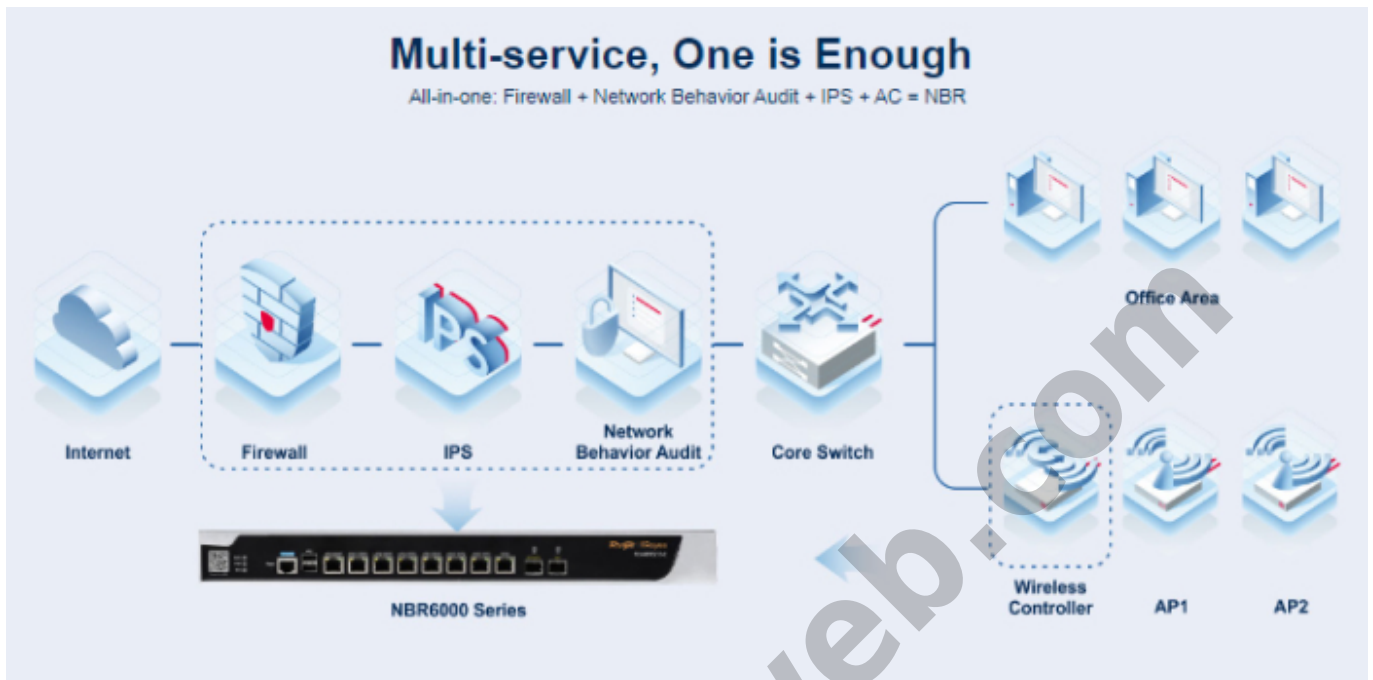

RG-NBR6215-E REYEE High-performance Cloud Managed Security Router

Kode : RG-NBR6215-E

Brand : Ruijie - Reeye

Jenis : Discontinued

RG-NBR6215-E Ruijie Reeye High-performance Cloud Managed Security Router.

Produk ini merupakan produk Fix Price. Pembelian produk tidak dapat menggunakan diskon apapun.

Penawaran Harga Spesial

 **08112039555**

- High performance, "All-in-One" cloud managed security router
- All-in-one: firewall + network behavior audit + IPS + AC = NBR
- Open API, freely third party Integration
- Accurate screen mirroring, one-to-one guest room screen mirroring
- L7 DPI and intelligent flow control in VPN tunnels
- Integrated wireless AC, free to use

Specification

Model	RG-NBR6215-E
CPU	4 Cores, 1.2 GHz
RAM/SDRAM	2 GB
Flash	8 MB
Hard Disk Drive	1 TB (Not delivered with the router, can be added)

WAN Port	1 x 10/100/1000 Base-T port
LAN Port	1 x 10/100/1000 Base-T port
LAN/WAN Switchable Port	6 x 10/100/1000 Base-T port 1x 1GBase-X SFP ports 1x 10GBase-X SFP+ port
Throughput	2.5 Gbps
Client (Recommended)	2000
LED	1x System Status LED 1 x Power Status LED 1x SATA LED
Button	1x Power button
Mounting Method	Rack-mounted
Rack Size	1U 19-inch Rack-mounted
Fan	2
Operating Temperature	0°C to 45°C (32°F to 113°F)
Operating Humidity	10% to 90% RH (non-condensing)
Max Managed Access Points	64 Access points or 128 wall-mounted access points
PPPoE Server Accounts	2000
Internet Access Mode	PPPoE Client, DHCP Client, Static IP
LAN Port Link Aggregation	Yes
Authentication	Portal Authentication Password Authentication Voucher Authentication SMS Authentication
L2TP/PPTP Tunnels	1000
L2TP/IPsec VPN Performance	1000 Mbps
Dimensions (W x D x H)	440 x 43.6 x 200 mm (without rubber pads)
Package Dimension (W x D x H)	560 x 470 x 380 mm