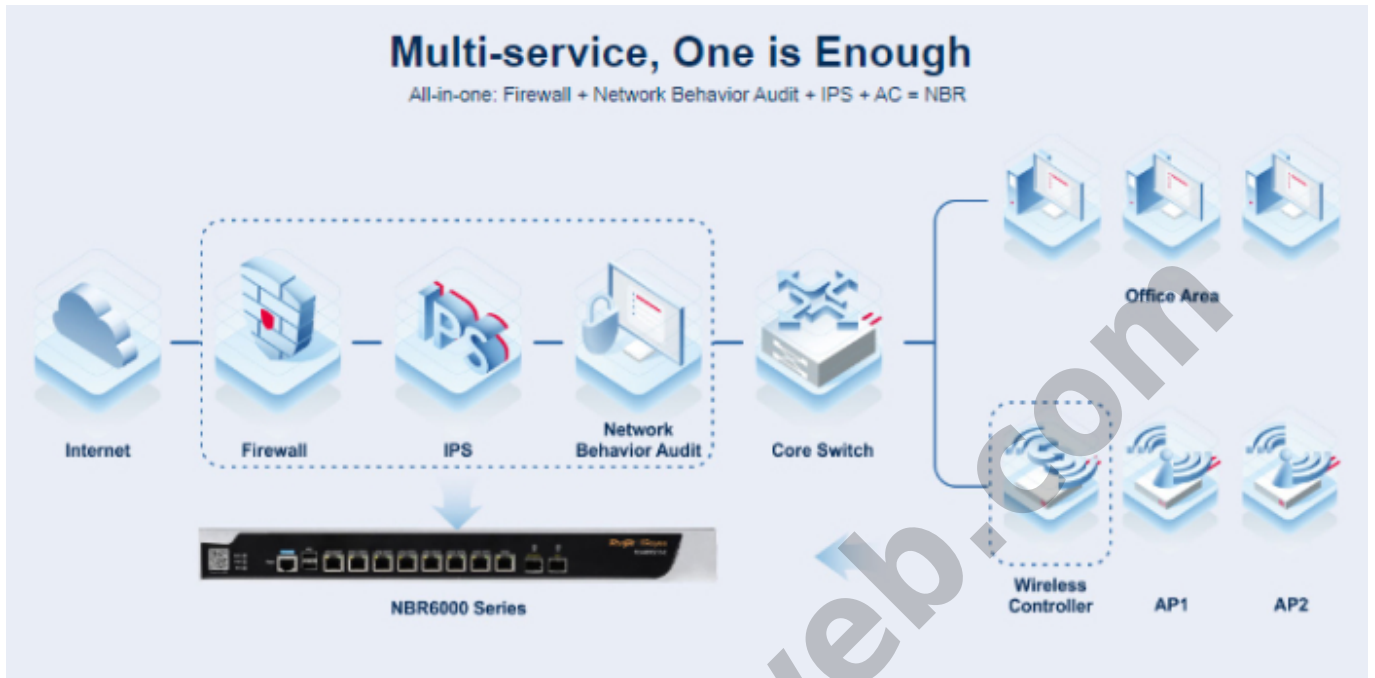

RG-NBR6215-E REYEE High-performance Cloud Managed Security Router

Kode : RG-NBR6215-E

Brand : Ruijie - Reeye

Jenis : Discontinued

RG-NBR6215-E Ruijie Reeye High-performance Cloud Managed Security Router.

Produk ini merupakan produk Fix Price. Pembelian produk tidak dapat menggunakan diskon apapun.

Penawaran Harga Spesial

 **08112039555**

- High performance, "All-in-One" cloud managed security router
- All-in-one: firewall + network behavior audit + IPS + AC = NBR
- Open API, freely third party Integration
- Accurate screen mirroring, one-to-one guest room screen mirroring
- L7 DPI and intelligent flow control in VPN tunnels
- Integrated wireless AC, free to use

Specification

Model	RG-NBR6215-E
CPU	4 Cores, 1.2 GHz
RAM/SDRAM	2 GB
Flash	8 MB
Hard Disk Drive	1 TB (Not delivered with the router, can be added)

WAN Port	1 x 10/100/1000 Base-T port
LAN Port	1 x 10/100/1000 Base-T port
LAN/WAN Switchable Port	6 x 10/100/1000 Base-T port 1x 1GBase-X SFP ports 1x 10GBase-X SFP+ port
Throughput	2.5 Gbps
Client (Recommended)	2000
LED	1x System Status LED 1 x Power Status LED 1x SATA LED
Button	1x Power button
Mounting Method	Rack-mounted
Rack Size	1U 19-inch Rack-mounted
Fan	2
Operating Temperature	0°C to 45°C (32°F to 113°F)
Operating Humidity	10% to 90% RH (non-condensing)
Max Managed Access Points	64 Access points or 128 wall-mounted access points
PPPoE Server Accounts	2000
Internet Access Mode	PPPoE Client, DHCP Client, Static IP
LAN Port Link Aggregation	Yes
Authentication	Portal Authentication Password Authentication Voucher Authentication SMS Authentication
L2TP/PPTP Tunnels	1000
L2TP/IPsec VPN Performance	1000 Mbps
Dimensions (W x D x H)	440 x 43.6 x 200 mm (without rubber pads)
Package Dimension (W x D x H)	560 x 470 x 380 mm