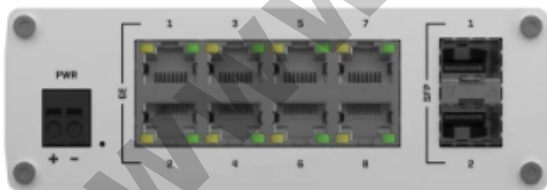

TSW210 TELTONIKA Industrial Unmanaged Switch

Kode : TSW210
Brand : Teltonika
Jenis : Switch Unmanaged
Harga : Rp 1.487.000,00

TSW210 offers a great combination of Gigabit Ethernet and SFP. Eight Ethernet ports enable connecting multiple devices to the network quickly and easily without any further configuration. SFP allows including far apart devices while maintaining high-speed rates and reliability.

Penawaran Harga Spesial
 **08112039555**

Features :

- 2 x SFP ports for long-range Fiber-optic communication
- (Plug and Play) no additional configuration needed
- DIN rail and surface mounting options
- 8 x Gigabit Ethernet with speeds up to 1000 Mbps

Specification

Model	TSW210
ETHERNET	
LAN	8 x ETH ports, 10/100/1000 Mbps, supports auto MDI/MDIX crossover

Fiber	2 x SFP ports
IEEE 802.3 series standards	802.3i, 802.3u, 802.3ab, 802.3x, 802.3az, 802.3ad
PERFORMANCE SPECIFICATIONS	
Bandwidth (Non-blocking)	20 Gbps
Packer buffer	128 KB
MAC address table size	2K entries
Jumbo frame support	9216 bytes
POWER	
Connector	2-pin industrial DC power socket
Input voltage range	7 - 57 VDC
Power consumption	Idle: 1.03 W / Max: 3.71 W
PHYSICAL INTERFACES	
Ethernet	8 x RJ45 ports, 10/100/1000 Mbps
Fiber	2 x SFP ports
Status LEDs	1 x Power LED, 16 x LAN status LEDs 2 x SFP status LEDs
Power	1 x 2-pin industrial DC power socket
Other	1 x Grounding screw
PHYSICAL SPECIFICATION	
Casing material	Full aluminum housing
Dimensions (W x H x D)	132 x 44.2 x 95.1 mm
Mounting options	DIN rail or wall mounting (additional kit needed), flat surface placement
OPERATING ENVIRONMENT	
Operating temperature	-40 °C to 75 °C
Operating humidity	10% to 90% non-condensing
Ingress Protection Rating	IP30

Standard Package Contains :

- TSW210
- QSG (Quick Start Guide)
- Packaging box

[Download Datasheet](#)

** Harga, spesifikasi, dan ketersediaan bisa berubah dan tidak mengikat*

URL : <https://www.citraweb.com/produk/1064/>