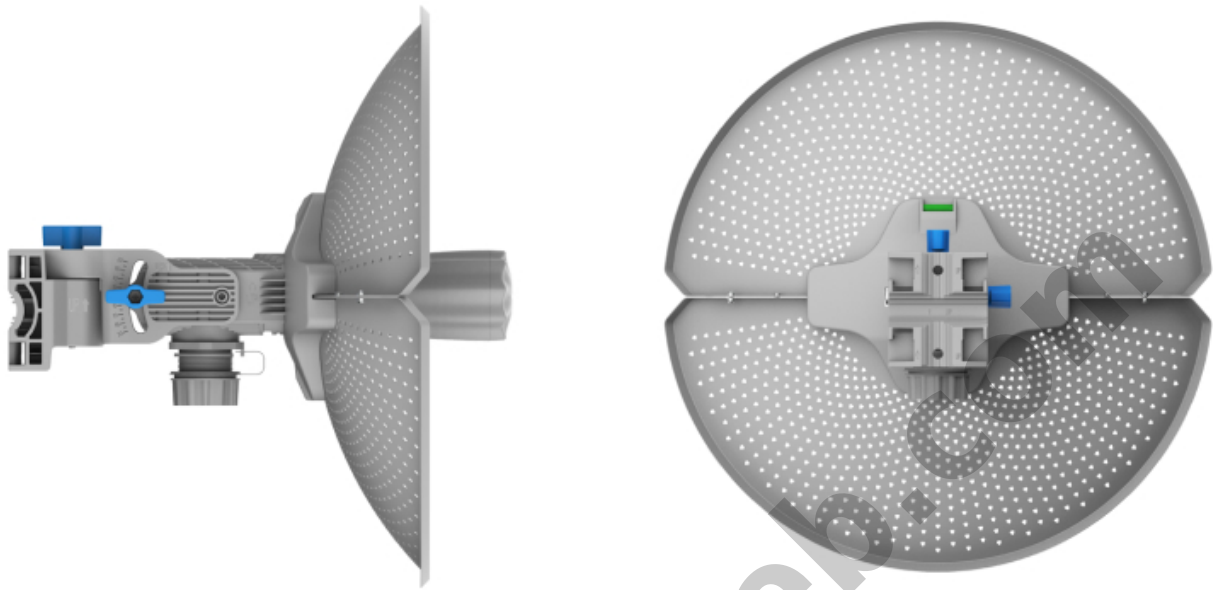

RG-AirMetro460G REYEE Gigabit CPE 5GHz

Kode : RG-AirMetro460G

Brand : Ruijie - Reeye

Jenis : Wireless PTP

Harga : Rp 950.000,00

Ruijie RG-AirMetro460G Ruijie Reeye 1x 10/100/1000 Mbps Port with 23 dBi antenna gain.

Penawaran Harga Spesial

 08112039555

- PTP Max. 15 km Working Distance
- PTMP Easy Pairing All in 30 sec
- 24 V Passive PoE
- IP65, 6 kV Surge Protection and ± 24 kV ESD against Harsh Environment
- 220.32 km/h (137 mph) Wind Survivability
- All-in-one Cloud Management Simplifies the User Journey

Specification

Model	RG-AirMetro460G
Gain	23 dBi
Angle	H: 9°, V: 9°
Capacity	5 GHz, 867 Mbps
Frequency Range*	Indonesia : 2400-2483.5 MHz, EIRP ≤ 27 dBm 5725-5825 MHz, EIRP ≤ 23 dBm
Management Radio	2.412GHz-2.472GHz
Channel Width	20/40/80MHz
Service Ports	1x 10/100/1000 Mbps
Power	24 V Passive PoE
Power Consumption	≤ 12 W
Surge Protection	6 kV
Operating temperature	-40°C - 70°C
MTBF	>400.000H
IP Rating	IP65