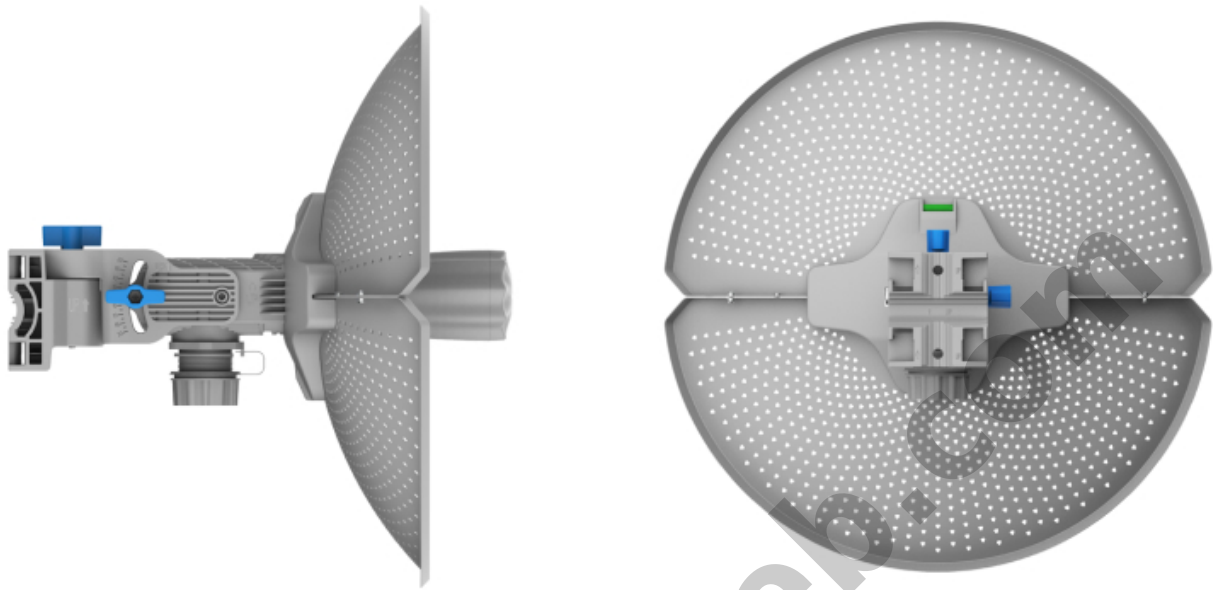

RG-AirMetro460G REYEE Gigabit CPE 5GHz

Kode : RG-AirMetro460G

Brand : Ruijie - Reeye

Jenis : Wireless PTP

Harga : Rp 1.021.000,00

Ruijie RG-AirMetro460G Ruijie Reeye 1x 10/100/1000 Mbps Port with 23 dBi antenna gain.

Penawaran Harga Spesial

 08112039555

- PTP Max. 15 km Working Distance
- PTMP Easy Pairing All in 30 sec
- 24 V Passive PoE
- IP65, 6 kV Surge Protection and ± 24 kV ESD against Harsh Environment
- 220.32 km/h (137 mph) Wind Survivability
- All-in-one Cloud Management Simplifies the User Journey

Specification

Model	RG-AirMetro460G
Gain	23 dBi
Angle	H: 9°, V: 9°
Capacity	5 GHz, 867 Mbps
Frequency Range*	Indonesia : 2400-2483.5 MHz, EIRP ≤ 27 dBm 5725-5825 MHz, EIRP ≤ 23 dBm
Management Radio	2.412GHz-2.472GHz
Channel Width	20/40/80MHz
Service Ports	1x 10/100/1000 Mbps
Power	24 V Passive PoE
Power Consumption	≤ 12 W
Surge Protection	6 kV
Operating temperature	-40°C - 70°C
MTBF	>400.000H
IP Rating	IP65