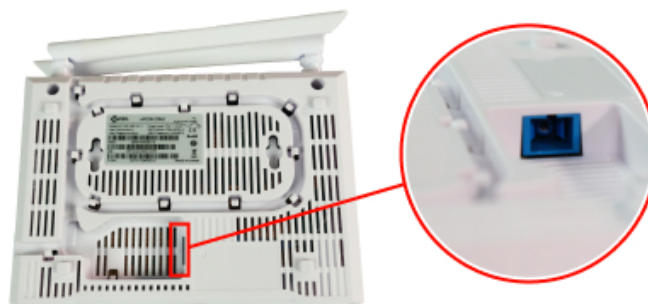

FD512XW-R460 C-DATA 1GE 1FE WIFI XPON ONU

Kode : FD512XW-R460

Brand : C-Data

Jenis : FTTH ONT/ONU/MDU

Harga : Rp 270.000,00

Rp-305.000,00

FD512XW-X-R460 C-DATA dual-mode ONU supports EPON and GPON two modes access. The ONU automatically switches into the corresponding PON mode by identifying the local OLT mode to complete GPON or EPON adaptive access.

***Spesifikasi perangkat dijual bisa berbeda dengan yang ditampilkan karena menyesuaikan dengan regulasi di Indonesia.**

Penawaran Harga Spesial

 08112039555

- In compliant with IEEE802.3ah and ITU - T G.984 standard
- Support ONU auto-discovery/Link detection/remote upgrade of software
- Meet 802.11 b/g/n technical standards
- Support multicast function
- Support DHCP/Static/PPPOE internet mode
- Support port-binding
- Support OAM/OMCI remote management
- Support data encryption and decryption function
- Support Dynamic Bandwidth Allocation (DBA)
- Support MAC filter and URL access control
- Support power-off alarm function, easy for linkproblem detection
- Specialized design for system breakdown prevention to maintain stable system
- EMS network management based on SNMP ,convenient for maintenance