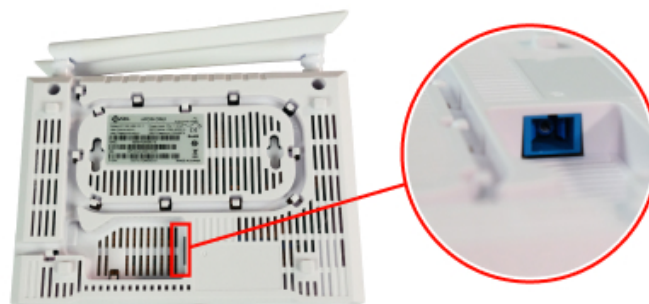

FD512XW-R460 C-DATA 1GE 1FE WIFI XPON ONU

Kode : FD512XW-R460

Brand : C-Data

Jenis : FTTH ONT/ONU/MDU

Harga : Rp 235.000,00

Rp-260.000,00

FD512XW-X-R460 C-DATA dual-mode ONU supports EPON and GPON two modes access. The ONU automatically switches into the corresponding PON mode by identifying the local OLT mode to complete GPON or EPON adaptive access.

***Spesifikasi perangkat dijual bisa berbeda dengan yang ditampilkan karena menyesuaikan dengan regulasi di Indonesia.**

Penawaran Harga Spesial

 08112039555

- In compliant with IEEE802.3ah and ITU - T G.984 standard
- Support ONU auto-discovery/Link detection/remote upgrade of software
- Meet 802.11 b/g/n technical standards
- Support multicast function
- Support DHCP/Static/PPPOE internet mode
- Support port-binding
- Support OAM/OMCI remote management
- Support data encryption and decryption function
- Support Dynamic Bandwidth Allocation (DBA)
- Support MAC filter and URL access control
- Support power-off alarm function, easy for linkproblem detection
- Specialized design for system breakdown prevention to maintain stable system
- EMS network management based on SNMP ,convenient for maintenance