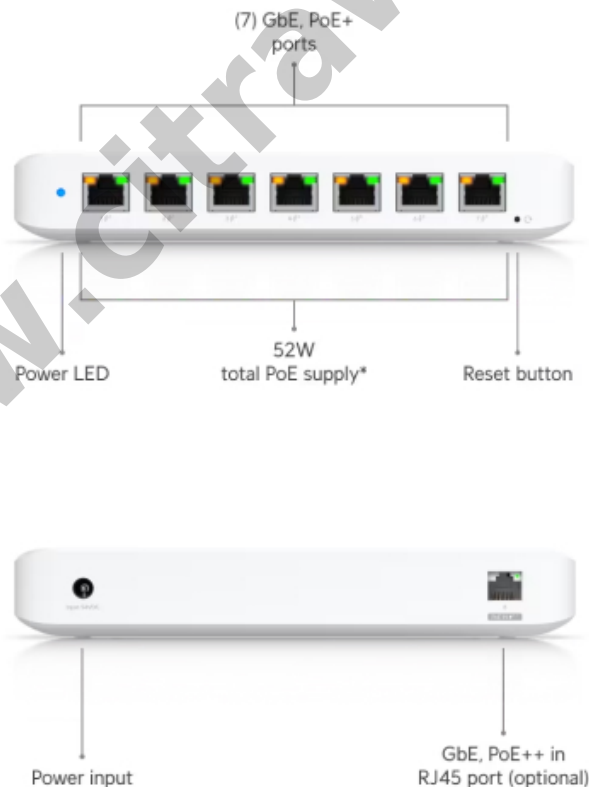

Ultra 60W UNIFI UBIQUITI 8-Port Gigabit POE Switch

Kode : USW-Ultra-60W
Brand : Ubiquiti
Jenis : Switch Managed POE
Harga : Rp 2.618.000,00

USW-Ultra-60W UniFi A compact, Layer 2, 8-port GbE PoE switch with versatile mounting options (52W PoE).

Produk ini merupakan produk Fix Price. Pembelian produk tidak dapat menggunakan diskon apapun.

Penawaran Harga Spesial

 **08112039555**

Specification

Model	USW-Ultra-60W
--------------	---------------

Ports	8 x 1 GbE RJ45 (7 PoE+; 1 PoE++ input)
Max. PoE Output	Up to PoE+
Total PoE Availability	PoE++ input: 42W PoE+ input: 16W 60W PoE adapter input: 42W 60W AC adapter input: 52W
Layer Type	Layer 2
Switching capacity	16 Gbps
Total Non-Blocking Throughput	8 Gbps
Forwarding rate	12 Mpps
Supported VLANs	256
MAC address table	4000
Dimensions (W x D x H)	203 x 76 x 33 mm
Max. PoE Wattage per Port by PSE (PoE+)	30W
Max. Power Consumption	9W (Excluding PoE Output) with PoE input 8W (Excluding PoE Output) with adapter input
Power Method	(1) AC/DC adapter (Included) (1) PoE++
Power Input Method	DC Input PoE
Power Supply	AC/DC, external, 60W
Supported Voltage Range	50—57V DC/PoE
Management	Ethernet
Heat Dissipation (Excluding PoE Output)	30.708 BTU/hr 27.296 BTU/hr
Enclosure Material	Polycarbonate
Ambient Operating Temperature	PoE++ input: -30 to 60 C (-22 to 140 F) 60W AC adapter input: -20 to 45 C (-4 to 113 F)
Ambient Operating Humidity	10 to 90% noncondensing
Certifications	CE, FCC, IC