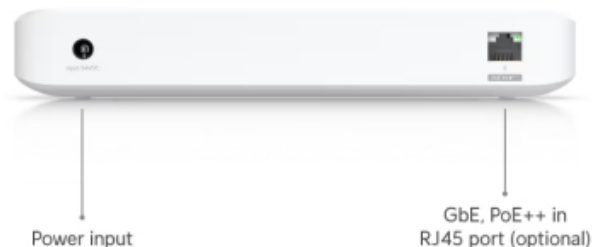

# Ultra 210W UNIFI UBIQUITI 8-Port Gigabit POE Switch

**Kode** : USW-Ultra-210W

**Brand** : Ubiquiti

**Jenis** : Switch Managed POE

**Harga** : Rp 3.610.000,00

USW-Ultra-210W UniFi 8 port GbE PoE+ Switch Layer 2 powered by PoE + +input, 210W power adapter included, with versatile mounting options

## Specification

<b>Model</b>	USW-Ultra-210W
<b>Ports</b>	8 1 GbE RJ45 (7 PoE+; 1 PoE++ input)
<b>Max. PoE Output</b>	Up to PoE+
<b>Total PoE Availability</b>	PoE++ input: 42W PoE+ input: 16W 60W PoE adapter input: 42W 60W AC adapter input: 52W 210W AC adapter input: 202W
<b>Layer Type</b>	Layer 2
<b>Switching capacity</b>	16 Gbps
<b>Total Non-Blocking Throughput</b>	8 Gbps
<b>Forwarding rate</b>	12 Mpps
<b>Supported VLANs</b>	256
<b>MAC address table</b>	4000
<b>Dimensions (W x D x H)</b>	203 x 76 x 33 mm
<b>Max. PoE Wattage per Port by PSE (PoE+)</b>	30W
<b>Max. Power Consumption</b>	9W (Excluding PoE Output) with PoE input 8W (Excluding PoE Output) with adapter input 210W (Including PoE Output) with 210W AC adapter input
<b>Power Method</b>	(1) AC/DC adapter (Included) (1) PoE++
<b>Power Input Method</b>	DC Input PoE
<b>Power Supply</b>	AC/DC, external, 210W
<b>Supported Voltage Range</b>	50—57V DC/PoE
<b>Management</b>	Ethernet
<b>Heat Dissipation (Excluding PoE Output)</b>	30.708 BTU/hr 27.296 BTU/hr
<b>Enclosure Material</b>	Polycarbonate
<b>Ambient Operating Temperature</b>	PoE++ input: -30 to 60 C (-22 to 140 F) 210W AC adapter input: -20 to 60 C (-4 to 140 F)
<b>Ambient Operating Humidity</b>	10 to 90% noncondensing
<b>Certifications</b>	CE, FCC, IC