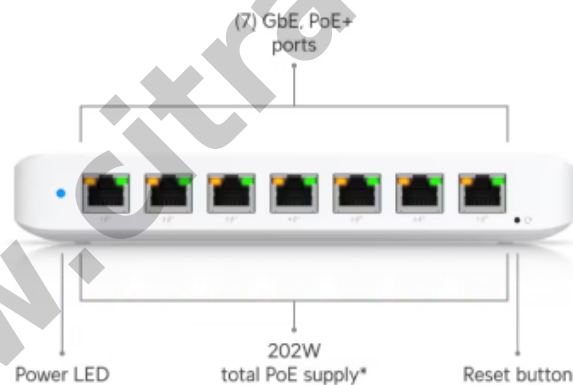

Ultra 210W UNIFI UBIQUITI 8-Port Gigabit POE Switch

Kode : USW-Ultra-210W

Brand : Ubiquiti

Jenis : Switch Managed POE

Harga : Rp 3.610.000,00

USW-Ultra-210W UniFi 8 port GbE PoE+ Switch Layer 2 powered by PoE + +input, 210W power adapter included, with versatile mounting options

Produk ini merupakan produk Fix Price. Pembelian produk tidak dapat menggunakan diskon apapun.

Penawaran Harga Spesial

 08112039555

Specification

Model	USW-Ultra-210W
Ports	8 1 GbE RJ45 (7 PoE+; 1 PoE++ input)
Max. PoE Output	Up to PoE+
Total PoE Availability	PoE++ input: 42W PoE+ input: 16W 60W PoE adapter input: 42W 60W AC adapter input: 52W 210W AC adapter input: 202W
Layer Type	Layer 2
Switching capacity	16 Gbps
Total Non-Blocking Throughput	8 Gbps
Forwarding rate	12 Mpps
Supported VLANs	256
MAC address table	4000
Dimensions (W x D x H)	203 x 76 x 33 mm
Max. PoE Wattage per Port by PSE (PoE+)	30W
Max. Power Consumption	9W (Excluding PoE Output) with PoE input 8W (Excluding PoE Output) with adapter input 210W (Including PoE Output) with 210W AC adapter input
Power Method	(1) AC/DC adapter (Included) (1) PoE++
Power Input Method	DC Input PoE
Power Supply	AC/DC, external, 210W
Supported Voltage Range	50—57V DC/PoE
Management	Ethernet
Heat Dissipation (Excluding PoE Output)	30.708 BTU/hr 27.296 BTU/hr
Enclosure Material	Polycarbonate
Ambient Operating Temperature	PoE++ input: -30 to 60 C (-22 to 140 F) 210W AC adapter input: -20 to 60 C (-4 to 140 F)
Ambient Operating Humidity	10 to 90% noncondensing
Certifications	CE, FCC, IC