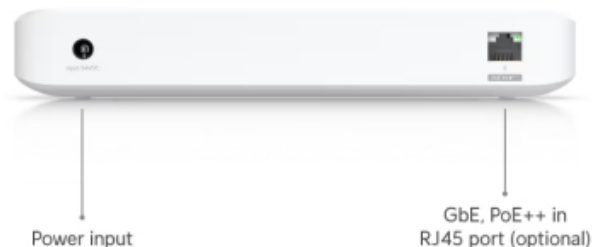

Ultra 210W UNIFI UBIQUITI 8-Port Gigabit POE Switch

Kode : USW-Ultra-210W

Brand : Ubiquiti

Jenis : Switch Managed POE

Harga : Rp 3.610.000,00

USW-Ultra-210W UniFi 8 port GbE PoE+ Switch Layer 2 powered by PoE + +input, 210W power adapter included, with versatile mounting options

Produk ini merupakan produk Fix Price. Pembelian produk tidak dapat menggunakan diskon apapun.

Penawaran Harga Spesial

 08112039555

Specification

Model	USW-Ultra-210W
Ports	8 1 GbE RJ45 (7 PoE+; 1 PoE++ input)
Max. PoE Output	Up to PoE+
Total PoE Availability	PoE++ input: 42W PoE+ input: 16W 60W PoE adapter input: 42W 60W AC adapter input: 52W 210W AC adapter input: 202W
Layer Type	Layer 2
Switching capacity	16 Gbps
Total Non-Blocking Throughput	8 Gbps
Forwarding rate	12 Mpps
Supported VLANs	256
MAC address table	4000
Dimensions (W x D x H)	203 x 76 x 33 mm
Max. PoE Wattage per Port by PSE (PoE+)	30W
Max. Power Consumption	9W (Excluding PoE Output) with PoE input 8W (Excluding PoE Output) with adapter input 210W (Including PoE Output) with 210W AC adapter input
Power Method	(1) AC/DC adapter (Included) (1) PoE++
Power Input Method	DC Input PoE
Power Supply	AC/DC, external, 210W
Supported Voltage Range	50—57V DC/PoE
Management	Ethernet
Heat Dissipation (Excluding PoE Output)	30.708 BTU/hr 27.296 BTU/hr
Enclosure Material	Polycarbonate
Ambient Operating Temperature	PoE++ input: -30 to 60 C (-22 to 140 F) 210W AC adapter input: -20 to 60 C (-4 to 140 F)
Ambient Operating Humidity	10 to 90% noncondensing
Certifications	CE, FCC, IC