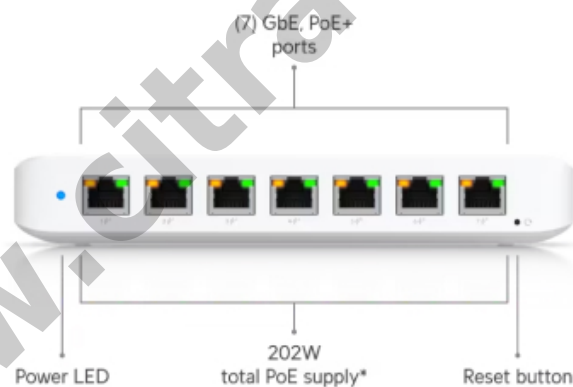

# Ultra 210W UNIFI UBIQUITI 8-Port Gigabit POE Switch

**Kode** : USW-Ultra-210W

**Brand** : Ubiquiti

**Jenis** : Switch Managed POE

**Harga** : Rp 3.610.000,00

USW-Ultra-210W UniFi 8 port GbE PoE+ Switch Layer 2 powered by PoE + +input, 210W power adapter included, with versatile mounting options

## Specification

<b>Model</b>	USW-Ultra-210W
<b>Ports</b>	8 1 GbE RJ45 (7 PoE+; 1 PoE++ input)
<b>Max. PoE Output</b>	Up to PoE+
<b>Total PoE Availability</b>	PoE++ input: 42W PoE+ input: 16W 60W PoE adapter input: 42W 60W AC adapter input: 52W 210W AC adapter input: 202W
<b>Layer Type</b>	Layer 2
<b>Switching capacity</b>	16 Gbps
<b>Total Non-Blocking Throughput</b>	8 Gbps
<b>Forwarding rate</b>	12 Mpps
<b>Supported VLANs</b>	256
<b>MAC address table</b>	4000
<b>Dimensions (W x D x H)</b>	203 x 76 x 33 mm
<b>Max. PoE Wattage per Port by PSE (PoE+)</b>	30W
<b>Max. Power Consumption</b>	9W (Excluding PoE Output) with PoE input 8W (Excluding PoE Output) with adapter input 210W (Including PoE Output) with 210W AC adapter input
<b>Power Method</b>	(1) AC/DC adapter (Included) (1) PoE++
<b>Power Input Method</b>	DC Input PoE
<b>Power Supply</b>	AC/DC, external, 210W
<b>Supported Voltage Range</b>	50—57V DC/PoE
<b>Management</b>	Ethernet
<b>Heat Dissipation (Excluding PoE Output)</b>	30.708 BTU/hr 27.296 BTU/hr
<b>Enclosure Material</b>	Polycarbonate
<b>Ambient Operating Temperature</b>	PoE++ input: -30 to 60 C (-22 to 140 F) 210W AC adapter input: -20 to 60 C (-4 to 140 F)
<b>Ambient Operating Humidity</b>	10 to 90% noncondensing
<b>Certifications</b>	CE, FCC, IC