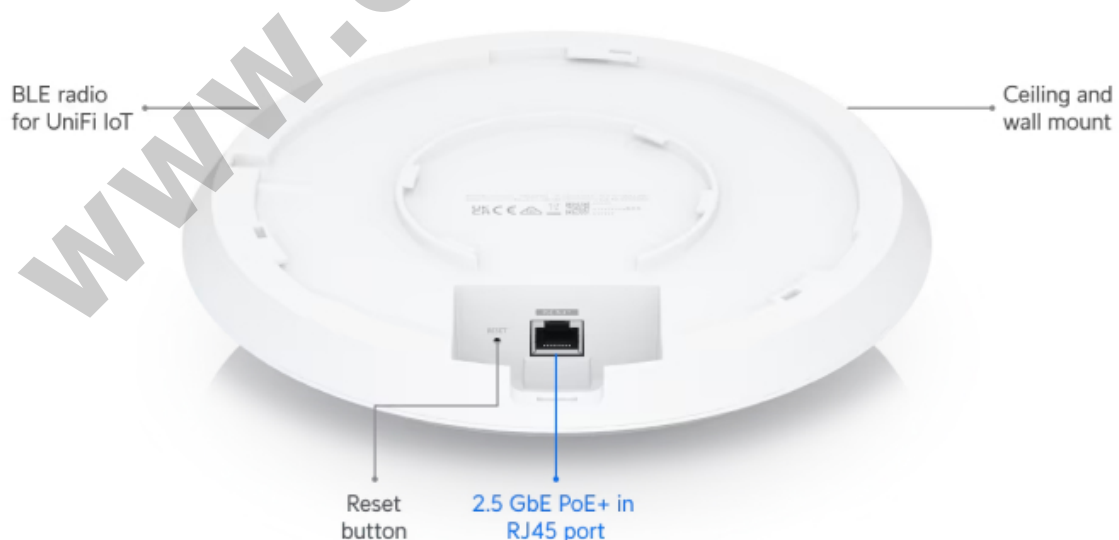

U6 Enterprise UNIFI UBIQUITI WiFi 6 Access Point

Kode : U6-Enterprise
Brand : Ubiquiti
Jenis : Wireless Indoor
Harga : Rp 5.290.000,00

Ceiling-mounted WiFi 6E AP with 10 spatial streams to provide seamless, multi-band coverage within high client density environments.

Penawaran Harga Spesial

 **08112039555**

Specification

Model	U6-Enterprise
WiFi Standard	WiFi 6E
Spatial Streams	10
Coverage Area	140 m ² (1,500 ft ²)
Max. Client Count	600+
Mounting	Ceiling, Wall (Pro Mount Included)
Power Method	PoE+
MIMO	6 GHz : 4 x 4 (DL/UL MU-MIMO) 5 GHz : 4 x 4 (DL/UL MU-MIMO) 2.4 GHz : 2 x 2 (DL/UL MU-MIMO)
Max. Data Rate	6 GHz : 4.8 Gbps (BW160) 5 GHz : 4.8 Gbps (BW160) 2.4 GHz : 573.5 Mbps (BW40)
Antenna Gain	6 GHz : 6 dBi 5 GHz : 5.3 dBi 2.4 GHz : 3.2 dBi
Max. TX Power	6 GHz : 26 dBm 5 GHz : 26 dBm 2.4 GHz : 22 dBm
Max. BSSIDs	8 per Radio
Supported Data Rates	802.11ax (WiFi 6/6E) : 7.3 Mbps to 4.8 Gbps (MCS0 - MCS11 NSS1/2/3/4, HE 20/40/80/160) 802.11ac (WiFi 5) : 6.5 Mbps to 3.4 Gbps (MCS0 - MCS9 NSS1/2/3/4, VHT 20/40/80/160) 802.11n : 6.5 Mbps to 600 Mbps (MCS0 - MCS31, HT 20/40)
Dimensions (W x D x H)	220 x 48 mm
Max. Power Consumption	22W
Supported Voltage Range	44-57V DC
Networking Interface	(1) 1/2.5 GbE RJ45 port
Management	Ethernet Bluetooth
Channel Bandwidth	HT 20/40, VHT 20/40/80/160, HE 20/40/80/160 (MHz)
Certifications	CE, FCC, IC
Operating Frequency	Worldwide: 2400 - 2483.5 MHz 5150 - 5725 MHz 5925 - 7125 MHz