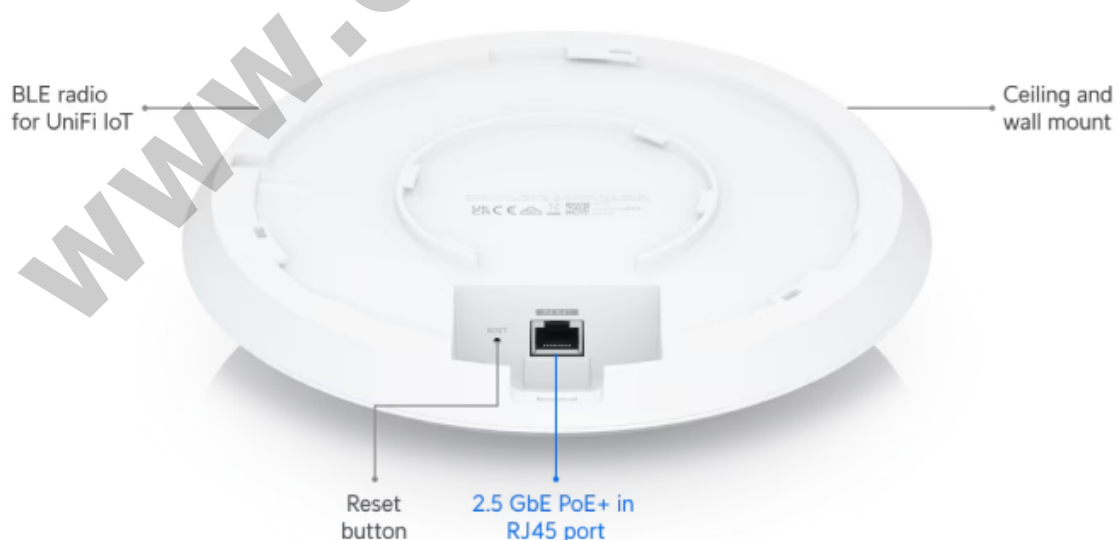

U6 Enterprise UNIFI UBIQUITI WiFi 6 Access Point

Kode : U6-Enterprise

Brand : Ubiquiti

Jenis : Wireless Indoor

Harga : Rp 5.584.000,00

Ceiling-mounted WiFi 6E AP with 10 spatial streams to provide seamless, multi-band coverage within high client density environments.

Penawaran Harga Spesial

 **08112039555**

Specification

Model	U6-Enterprise
WiFi Standard	WiFi 6E
Spatial Streams	10
Coverage Area	140 m ² (1,500 ft ²)
Max. Client Count	600+
Mounting	Ceiling, Wall (Pro Mount Included)
Power Method	PoE+
MIMO	6 GHz : 4 x 4 (DL/UL MU-MIMO) 5 GHz : 4 x 4 (DL/UL MU-MIMO) 2.4 GHz : 2 x 2 (DL/UL MU-MIMO)
Max. Data Rate	6 GHz : 4.8 Gbps (BW160) 5 GHz : 4.8 Gbps (BW160) 2.4 GHz : 573.5 Mbps (BW40)
Antenna Gain	6 GHz : 6 dBi 5 GHz : 5.3 dBi 2.4 GHz : 3.2 dBi
Max. TX Power	6 GHz : 26 dBm 5 GHz : 26 dBm 2.4 GHz : 22 dBm
Max. BSSIDs	8 per Radio
Supported Data Rates	802.11ax (WiFi 6/6E) : 7.3 Mbps to 4.8 Gbps (MCS0 - MCS11 NSS1/2/3/4, HE 20/40/80/160) 802.11ac (WiFi 5) : 6.5 Mbps to 3.4 Gbps (MCS0 - MCS9 NSS1/2/3/4, VHT 20/40/80/160) 802.11n : 6.5 Mbps to 600 Mbps (MCS0 - MCS31, HT 20/40)
Dimensions (W x D x H)	220 x 48 mm
Max. Power Consumption	22W
Supported Voltage Range	44-57V DC
Networking Interface	(1) 1/2.5 GbE RJ45 port
Management	Ethernet Bluetooth
Channel Bandwidth	HT 20/40, VHT 20/40/80/160, HE 20/40/80/160 (MHz)
Certifications	CE, FCC, IC
Operating Frequency	Worldwide: 2400 - 2483.5 MHz 5150 - 5725 MHz 5925 - 7125 MHz