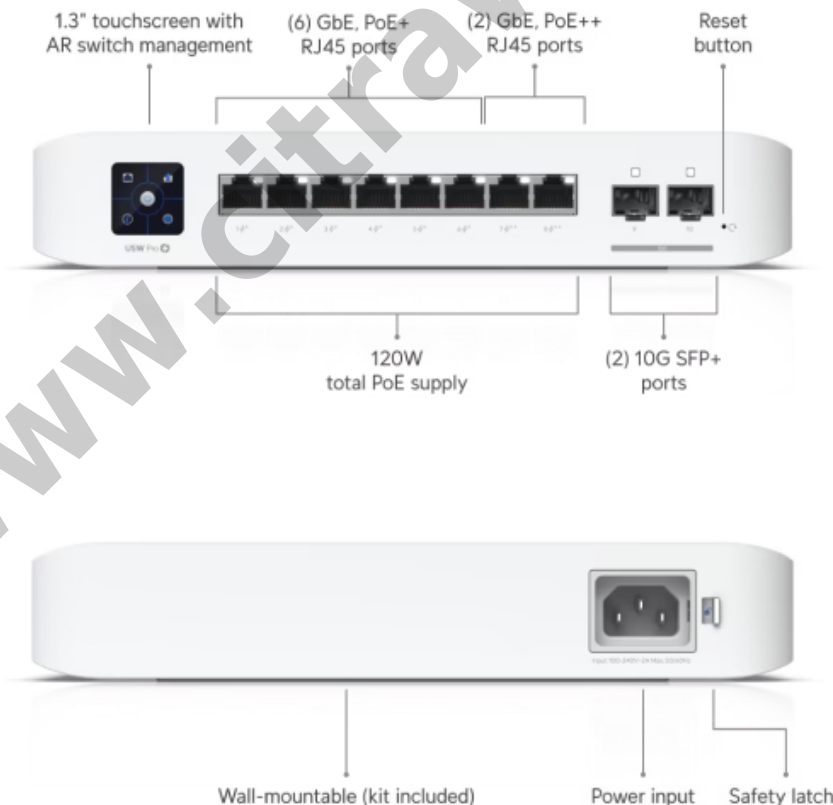

Pro 8 PoE UNIFI UBIQUITI 8-Port POE++ Switch with SFP+ Uplink

Kode : USW-Pro-8-PoE
Brand : Ubiquiti
Jenis : Switch Managed POE
Harga : Rp 6.118.000,00

USW-Pro-8-PoE UniFi 8 port GbE Layer 3 switch with PoE+ and PoE++ output.

Produk ini merupakan produk Fix Price. Pembelian produk tidak dapat menggunakan diskon apapun.

Penawaran Harga Spesial

 **08112039555**

Specification

Model	USW-Pro-8-PoE
--------------	---------------

Ports	1 GbE RJ45 : 8 (6 PoE+; 2 PoE++) 10G SFP+ : 2
Total PoE Availability	120W
Max. PoE Wattage per Port by PSE	PoE : 15.4W PoE+ : 32W PoE++ : 64W
Layer Type	Layer 3
Switching capacity	56 Gbps
Total Non-Blocking Throughput	28 Gbps
Forwarding rate	42 Mpps
Supported VLANs	1000
MAC address table	16000
L3 Table Size	ARP Entries : 6,000 IPv4 Routes : 512
Packet Buffer Size	1.5 MB
Dimensions (W x D x H)	200 x 248 x 44 mm
Max. Power Consumption	30W (Excluding PoE Output) 150W (Including PoE Output)
Power Method	Universal input, 100–240V AC, 50/60 Hz
Power Input Method	AC input
Power Supply	AC/DC, internal, 150W
Supported Voltage Range	100–240V AC
Management	Ethernet AR
Heat Dissipation (Excluding PoE Output)	102.36 BTU/hr
Enclosure Material	Polycarbonate
Supported Rack Depth	400~1200 mm (15.7-47.2")
LCM Display	1.3" touchscreen
Ambient Operating Temperature	-5 to 45 C (23 to 113 F)
Ambient Operating Humidity	10 to 90% noncondensing
Certifications	CE, FCC, IC