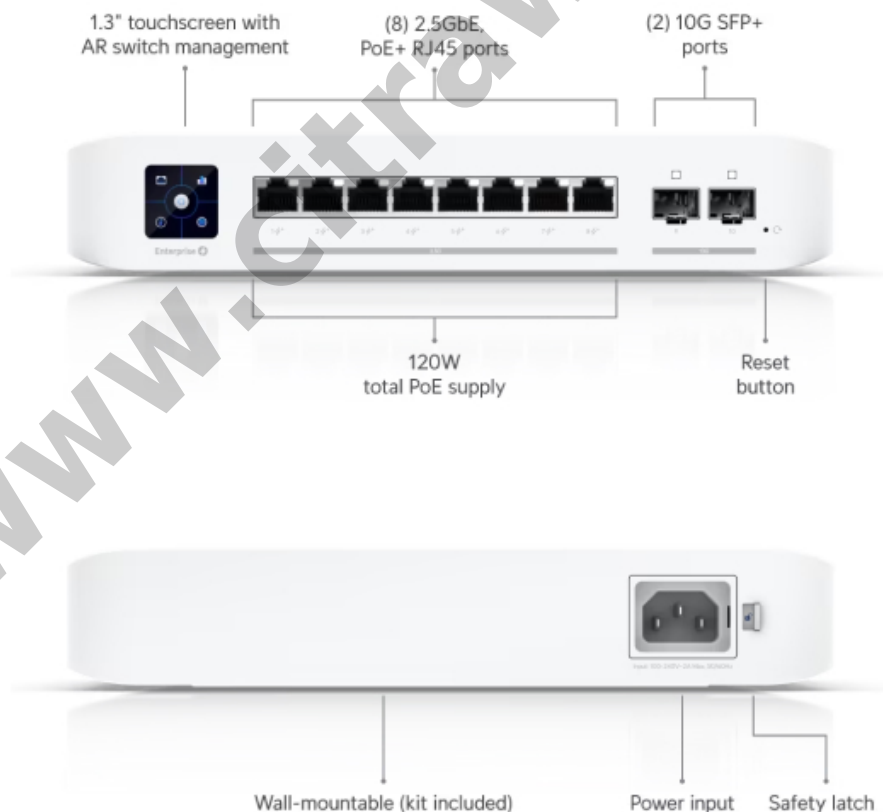

Enterprise 8 PoE UNIFI UBIQUITI 8-Port 2.5G POE+ Switch with SFP+ 10G Uplink

Kode : USW-Enterprise-8-PoE

Brand : Ubiquiti

Jenis : Switch Managed POE

Harga : Rp 9.526.000,00

USW-Enterprise-8-PoE UniFi 8 port Layer 3 switch with 2.5 GbE PoE+ output.

Produk ini merupakan produk Fix Price. Pembelian produk tidak dapat menggunakan diskon apapun.

Penawaran Harga Spesial

08112039555

Specification

Model	USW-Enterprise-8-PoE