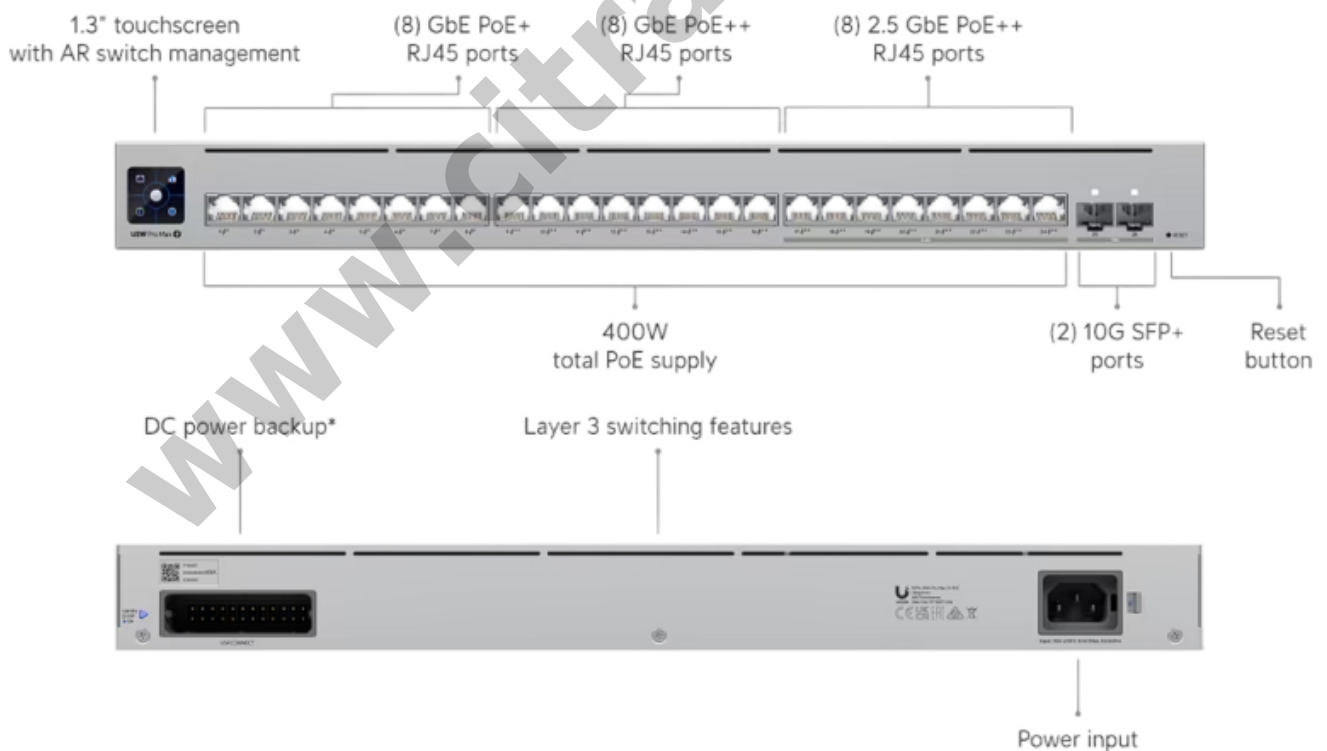

# Pro Max 24 PoE UNIFI UBIQUITI 24-Port POE with 2-Port SFP+ 10G Switch

**Kode** : USW-Pro-Max-24-PoE

**Brand** : Ubiquiti

**Jenis** : Switch Managed POE

**Harga** : Rp 14.572.000,00

USW-Pro-Max-24-PoE UniFi 24-port, Layer 3 Etherlighting switch with 8-port GbE PoE+, 8-port GbE PoE++, 8-port 2.5 GbE PoE++, 2-port SFP+ 10G and versatile mounting options.

## Specification

<b>Model</b>	USW-Pro-Max-24-PoE
<b>Ports</b>	1 GbE RJ45 : 16 (8 PoE+; 8 PoE++) 2.5 GbE RJ45 : 8 (All PoE+) 10G SFP+ : 2
<b>Total PoE Availability</b>	400W
<b>Max. PoE Wattage per Port by PSE</b>	PoE : 15.4W PoE+ : 32W PoE++ : 64W
<b>Layer Type</b>	Layer 3
<b>Switching capacity</b>	112 Gbps
<b>Total Non-Blocking Throughput</b>	56 Gbps
<b>Forwarding rate</b>	83 Mpps
<b>Supported VLANs</b>	1000
<b>MAC address table</b>	16000
<b>L3 Table Size</b>	ARP Entries : 6000
<b>Packet Buffer Size</b>	1.5 MB
<b>Dimensions (W x D x H)</b>	442 x 325 x 44 mm
<b>Max. Power Consumption</b>	50W (Excluding PoE Output) 450W (Including PoE Output)
<b>Power Method</b>	(1) Universal input, 100—240V AC, 50/60 Hz (1) USP RPS DC input
<b>Power Input Method</b>	AC input
<b>Power Supply</b>	AC/DC, internal, 550W
<b>Supported Voltage Range</b>	100—240V AC
<b>Management</b>	Ethernet AR
<b>Heat Dissipation (Excluding PoE Output)</b>	170.6 BTU/hr
<b>Enclosure Material</b>	SGCC steel
<b>Supported Rack Depth</b>	400~1200 mm (15.7-47.2")
<b>LCM Display</b>	1.3" touchscreen
<b>Ambient Operating Temperature</b>	-5 to 40 C (23 to 104 F)
<b>Ambient Operating Humidity</b>	10 to 90% noncondensing
<b>Certifications</b>	CE, FCC, IC