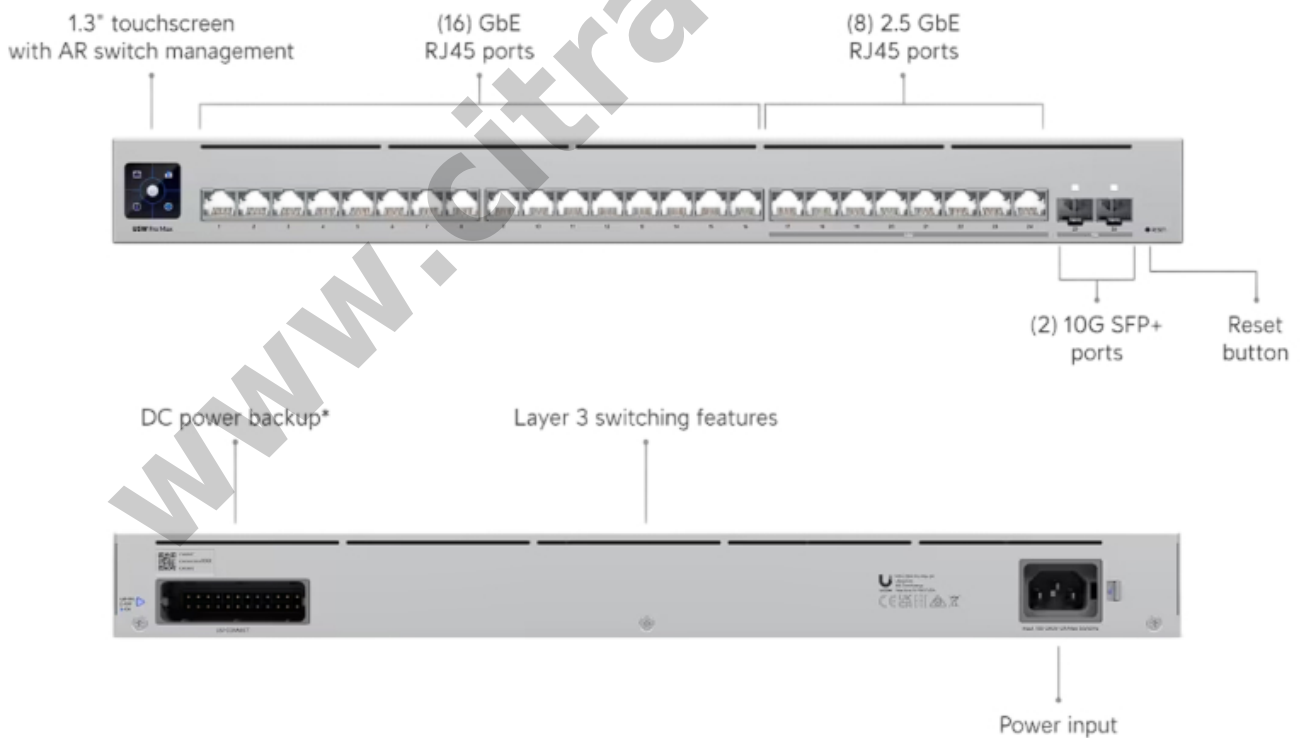

Pro Max 24 UNIFI UBIQUITI 24-Port with 2-Port SFP+ 10G Switch

Kode : USW-Pro-Max-24

Brand : Ubiquiti

Jenis : Switch Managed

Harga : Rp 7.650.000,00

USW-Pro-Max-24 UniFi 24-port, Layer 3 Etherlighting switch with 16-port GbE, 8-port 2.5 GbE, 2-port SFP+ 10G and DC Power Backup.

Produk ini merupakan produk Fix Price. Pembelian produk tidak dapat menggunakan diskon apapun.

Penawaran Harga Spesial

 **08112039555**

Specification

Model	USW-Pro-Max-24
--------------	----------------

Ports	1 GbE RJ45 : 16 2.5 GbE RJ45 : 8 10G SFP+ : 2
Layer Type	Layer 3
Switching capacity	112 Gbps
Total Non-Blocking Throughput	56 Gbps
Forwarding rate	83 Mpps
Supported VLANs	1000
MAC address table	16000
L3 Table Size	ARP Entries : 6000
Dimensions (W x D x H)	442 x 325 x 44 mm
Max. Power Consumption	50W
Power Method	(1) Universal input, 100—240V AC, 50/60 Hz (1) USP RPS DC input
Power Input Method	AC input
Power Supply	AC/DC, internal, 60W
Supported Voltage Range	100—240V AC
Management	Ethernet AR
Heat Dissipation (Excluding PoE Output)	170.6 BTU/hr
Enclosure Material	SGCC steel
Supported Rack Depth	400~1200 mm (15.7-47.2")
LCM Display	1.3" touchscreen
Ambient Operating Temperature	-5 to 40 C (23 to 104 F)
Ambient Operating Humidity	10 to 90% noncondensing
Certifications	CE, FCC, IC