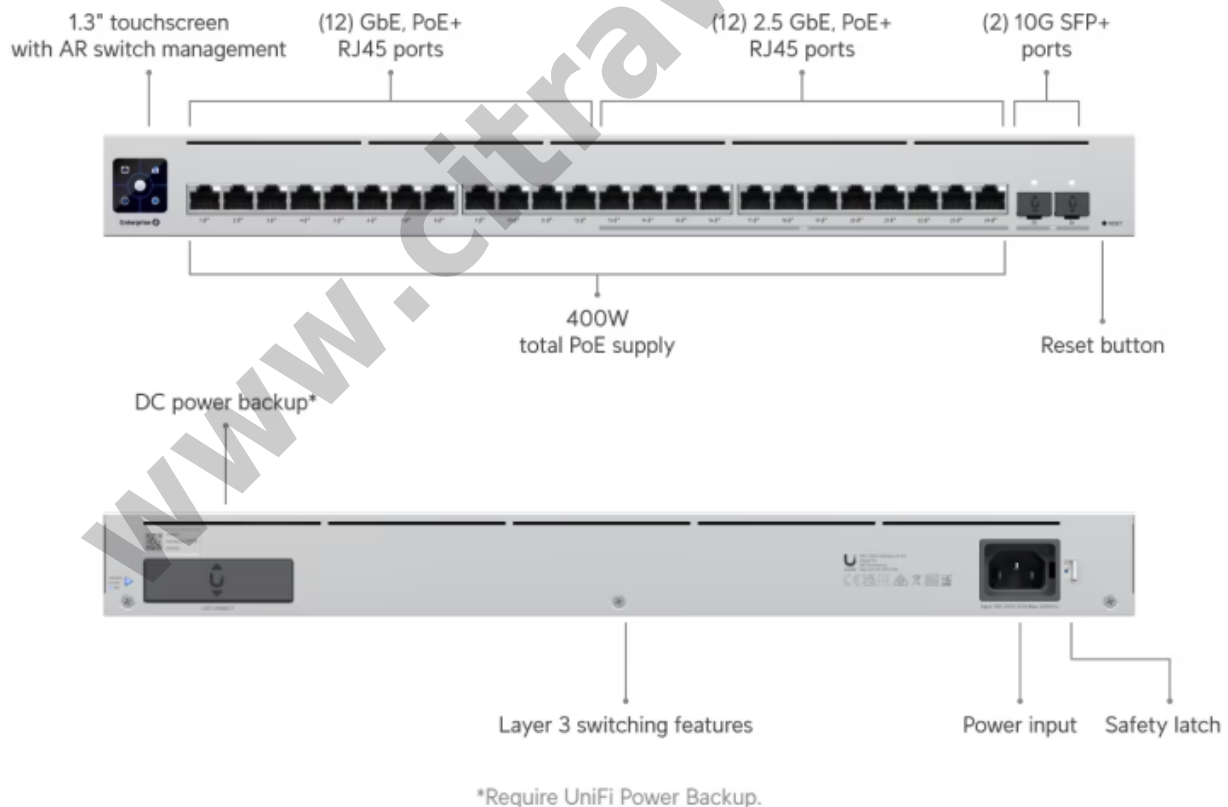

# Enterprise 24 PoE UNIFI UBIQUITI 24-Port PoE+ Switch with SFP+ 10G Uplink

**Kode** : USW-Enterprise-24-POE

**Brand** : Ubiquiti

**Jenis** : Switch Managed POE

**Harga** : Rp 15.400.000,00

USW-Enterprise-24-POE UniFi 24-port, Layer 3 switch with 12-port GbE PoE+, 12-port 2.5 GbE PoE+ and 2-port SFP+ 10G.

## Specification

<b>Model</b>	USW-Enterprise-24-POE
--------------	-----------------------

<b>Ports</b>	1 GbE RJ45 : 12 (All PoE+) 2.5 GbE RJ45 : 12 (All PoE+) 10G SFP+ : 2
<b>Total PoE Availability</b>	400W
<b>Max. PoE Wattage per Port by PSE</b>	PoE+ : 32W
<b>Redundancy</b>	DC Power Backup
<b>Layer Type</b>	Layer 3
<b>Switching capacity</b>	124 Gbps
<b>Total Non-Blocking Throughput</b>	62 Gbps
<b>Forwarding rate</b>	92 Mpps
<b>Supported VLANs</b>	1000
<b>MAC address table</b>	16000
<b>L3 Table Size</b>	ARP Entries : 4000 IPv4 Routes : 1000
<b>Packet Buffer Size</b>	4 MB
<b>Dimensions (W x D x H)</b>	442 x 325 x 44 mm
<b>Max. Power Consumption</b>	60W (Excluding PoE Output) 460W (Including PoE Output)
<b>Power Method</b>	(1) Universal input, 100—240V AC, 50/60 Hz (1) USP RPS DC input
<b>Power Input Method</b>	AC input
<b>Power Supply</b>	AC/DC, internal, 550W
<b>Supported Voltage Range</b>	100—240V AC
<b>Management</b>	Ethernet AR
<b>Heat Dissipation (Excluding PoE Output)</b>	204.72 BTU/hr
<b>Enclosure Material</b>	SGCC steel
<b>Supported Rack Depth</b>	400~1200 mm (15.7-47.2")
<b>LCM Display</b>	1.3" touchscreen
<b>Ambient Operating Temperature</b>	-5 to 40 C (23 to 104 F)
<b>Ambient Operating Humidity</b>	10 to 90% noncondensing
<b>Certifications</b>	CE, FCC, IC