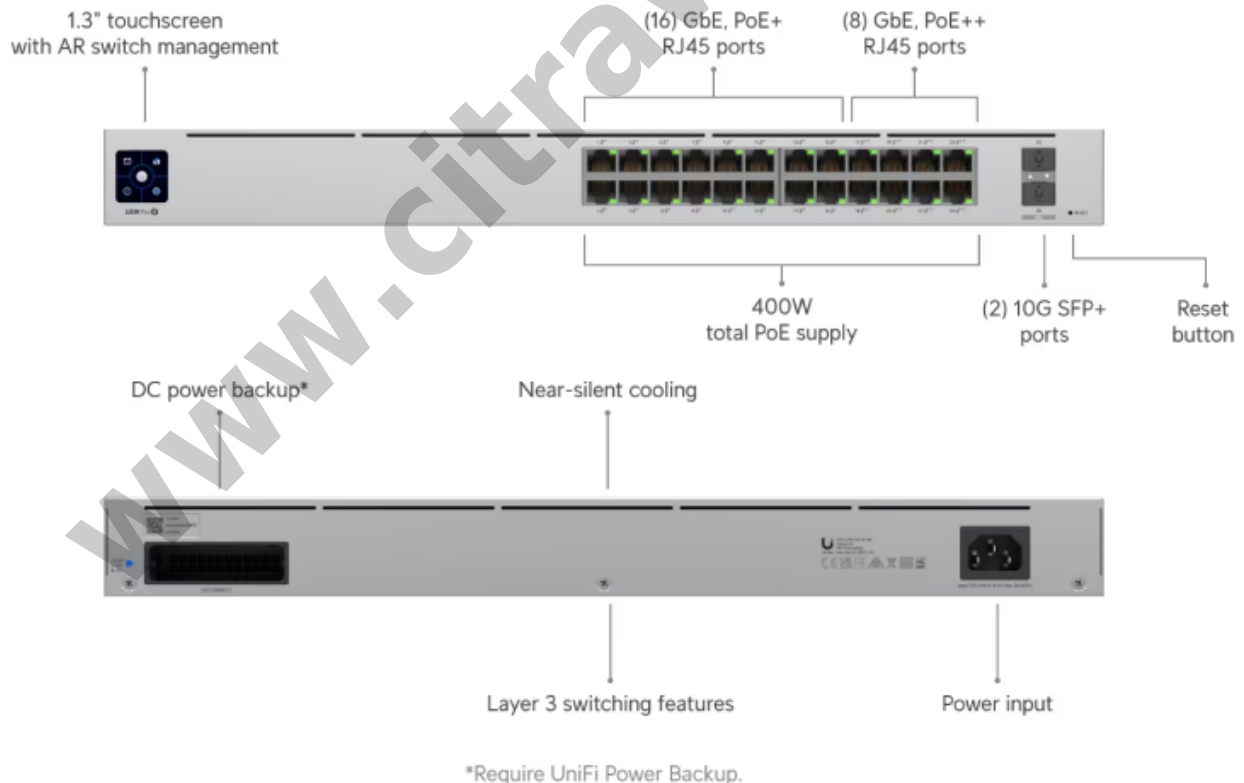

Pro 24 PoE UNIFI UBIQUITI 24-Port POE++ Switch with SFP+ Uplink

Kode : USW-PRO-24-POE

Brand : Ubiquiti

Jenis : Switch Managed POE

Harga : Rp 12.456.000,00

USW-PRO-24-POE UniFi 24-port GbE Layer 3 switch with 16-port GbE PoE+, 8-port GbE PoE++ and 2-port SFP+ 10G.

Produk ini merupakan produk Fix Price. Pembelian produk tidak dapat menggunakan diskon apapun.

Penawaran Harga Spesial

 **08112039555**

Specification

Model	USW-PRO-24-POE
--------------	----------------

Ports	1 GbE RJ45 : 24 (16 PoE+; 8 PoE++) 10G SFP+ : 2
Total PoE Availability	400W
Max. PoE Wattage per Port by PSE	PoE : 15.4W PoE+ : 32W PoE++ : 64W
Layer Type	Layer 3
Switching capacity	88 Gbps
Total Non-Blocking Throughput	44 Gbps
Forwarding rate	65 Mpps
Supported VLANs	1000
MAC address table	16000
L3 Table Size	ARP Entries : 768 IPv4 Routes : 64
Packet Buffer Size	2 MB
Dimensions (W x D x H)	442 x 285 x 44 mm
Max. Power Consumption	50W (Excluding PoE Output) 450W (Including PoE Output)
Power Method	(1) Universal input, 100–240V AC, 50/60 Hz (1) USP RPS DC input
Power Input Method	AC input
Power Supply	AC/DC, internal, 450W
Supported Voltage Range	100–240V AC
Management	Ethernet AR
Heat Dissipation (Excluding PoE Output)	170.6 BTU/hr
Enclosure Material	SGCC steel
Supported Rack Depth	400~1200 mm (15.7-47.2")
LCM Display	1.3" touchscreen
ESD/EMP Protection	Air: ± 16kV, contact: ± 12kV
Ambient Operating Temperature	-5 to 40 C (23 to 104 F)
Ambient Operating Humidity	10 to 90% noncondensing
Certifications	CE, FCC, IC