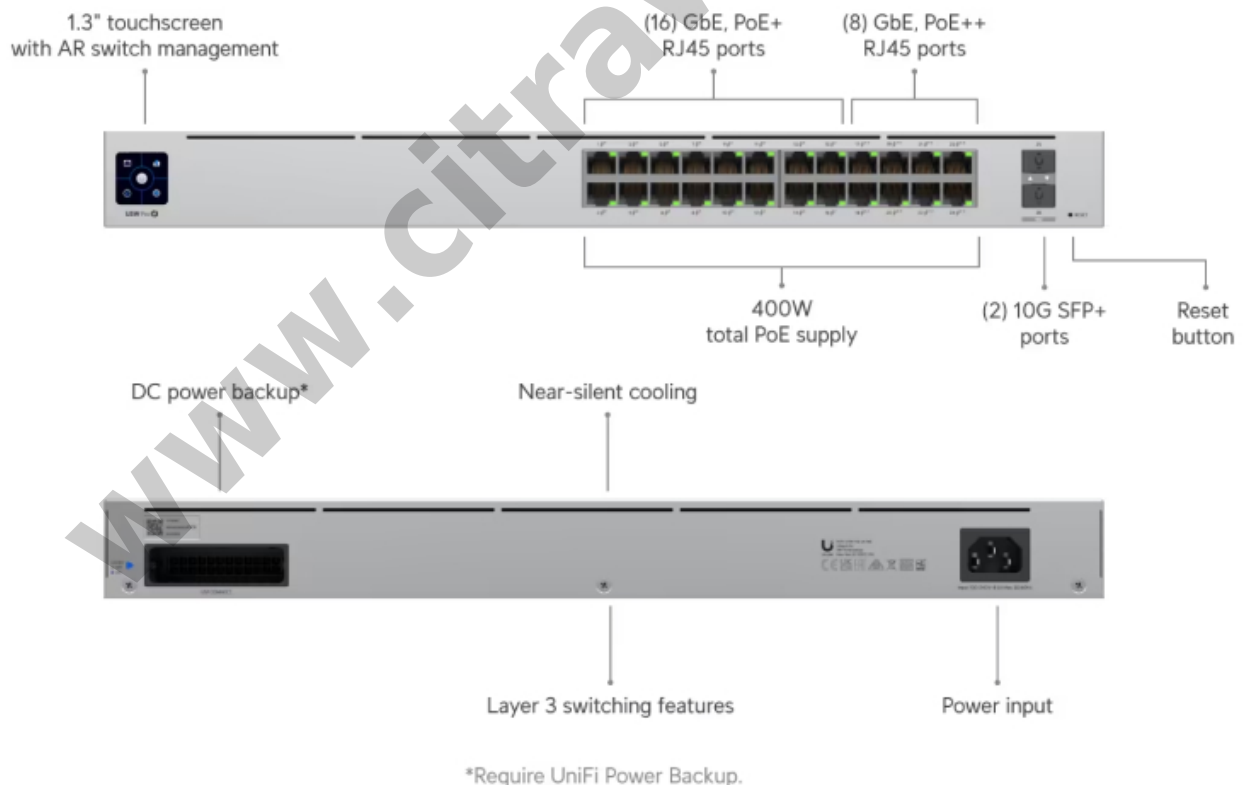

Pro 24 PoE UNIFI UBIQUITI 24-Port POE++ Switch with SFP+ Uplink

Kode : USW-PRO-24-POE

Brand : Ubiquiti

Jenis : Switch Managed POE

Harga : Rp 14.370.000,00

USW-PRO-24-POE UniFi 24-port GbE Layer 3 switch with 16-port GbE PoE+, 8-port GbE PoE++ and 2-port SFP+ 10G.

Produk ini merupakan produk Fix Price. Pembelian produk tidak dapat menggunakan diskon apapun.

Penawaran Harga Spesial

 **08112039555**

Specification

Model	USW-PRO-24-POE
--------------	----------------

Ports	1 GbE RJ45 : 24 (16 PoE+; 8 PoE++) 10G SFP+ : 2
Total PoE Availability	400W
Max. PoE Wattage per Port by PSE	PoE : 15.4W PoE+ : 32W PoE++ : 64W
Layer Type	Layer 3
Switching capacity	88 Gbps
Total Non-Blocking Throughput	44 Gbps
Forwarding rate	65 Mpps
Supported VLANs	1000
MAC address table	16000
L3 Table Size	ARP Entries : 768 IPv4 Routes : 64
Packet Buffer Size	2 MB
Dimensions (W x D x H)	442 x 285 x 44 mm
Max. Power Consumption	50W (Excluding PoE Output) 450W (Including PoE Output)
Power Method	(1) Universal input, 100–240V AC, 50/60 Hz (1) USP RPS DC input
Power Input Method	AC input
Power Supply	AC/DC, internal, 450W
Supported Voltage Range	100–240V AC
Management	Ethernet AR
Heat Dissipation (Excluding PoE Output)	170.6 BTU/hr
Enclosure Material	SGCC steel
Supported Rack Depth	400~1200 mm (15.7-47.2")
LCM Display	1.3" touchscreen
ESD/EMP Protection	Air: ± 16kV, contact: ± 12kV
Ambient Operating Temperature	-5 to 40 C (23 to 104 F)
Ambient Operating Humidity	10 to 90% noncondensing
Certifications	CE, FCC, IC