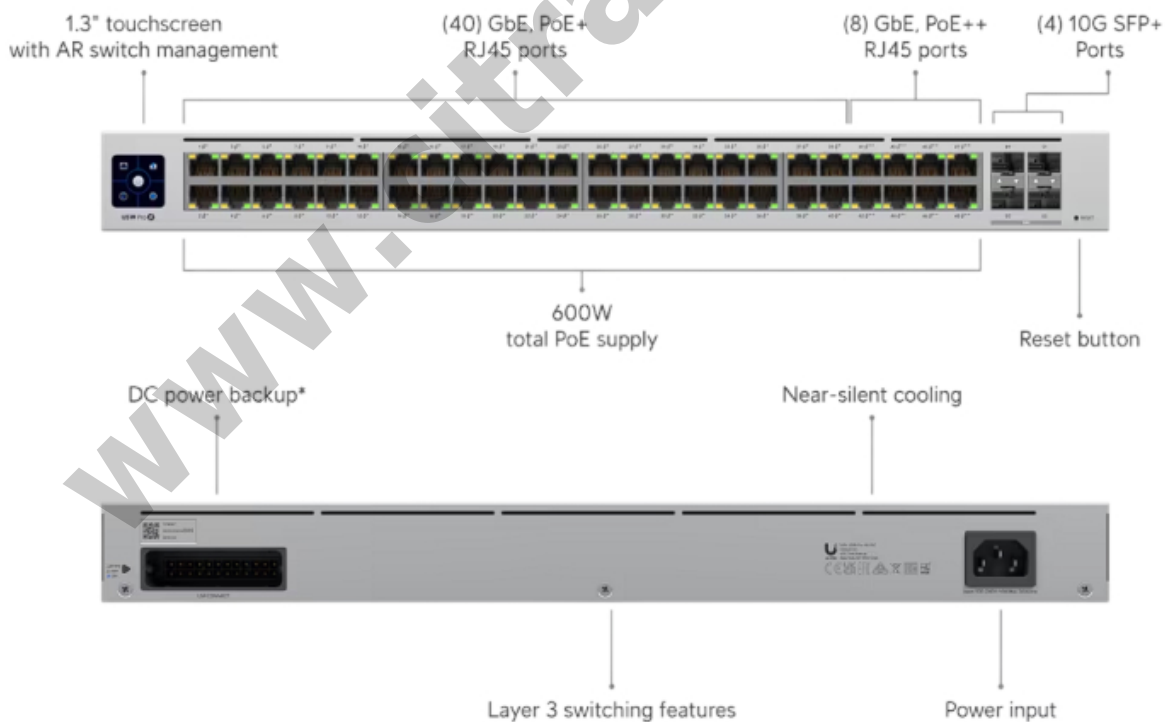

Pro 48 PoE UNIFI UBIQUITI 48-Port POE++ Switch with 4-Port SFP+ Uplink

Kode : USW-PRO-48-POE

Brand : Ubiquiti

Jenis : Switch Managed POE

Harga : Rp 21.700.000,00

USW-PRO-48-POE UniFi 48-port GbE Layer 3 switch with 40-Port GbE PoE+, 8-Port GbE PoE++ and 4-Port SFP+ 10G.

Produk ini merupakan produk Fix Price. Pembelian produk tidak dapat menggunakan diskon apapun.

Penawaran Harga Spesial

 **08112039555**

Specification

Model	USW-PRO-48-POE
--------------	----------------

Ports	1 GbE RJ45 : 48 (40 PoE+; 8 PoE++) 10G SFP+ : 4
Total PoE Availability	600W
Max. PoE Wattage per Port by PSE	PoE : 15.4W PoE+ : 32W PoE++ : 64W
Layer Type	Layer 3
Switching capacity	176 Gbps
Total Non-Blocking Throughput	88 Gbps
Forwarding rate	131 Mpps
Supported VLANs	1000
MAC address table	16000
L3 Table Size	ARP Entries : 4000 IPv4 Routes : 1000
Packet Buffer Size	4 MB
Dimensions (W x D x H)	442 x 400 x 44 mm
Max. Power Consumption	60W (Excluding PoE Output) 660W (Including PoE Output)
Power Method	(1) Universal input, 100—240V AC, 50/60 Hz (1) USP RPS DC input
Power Input Method	AC input
Power Supply	AC/DC, internal, 660W
Supported Voltage Range	100—240V AC
Management	Ethernet AR
Heat Dissipation (Excluding PoE Output)	204.72 BTU/hr
Enclosure Material	SGCC steel
LCM Display	1.3" touchscreen
Ambient Operating Temperature	-5 to 40° C (23 to 104° F)
Ambient Operating Humidity	10 to 90% noncondensing
Certifications	CE, FCC, IC