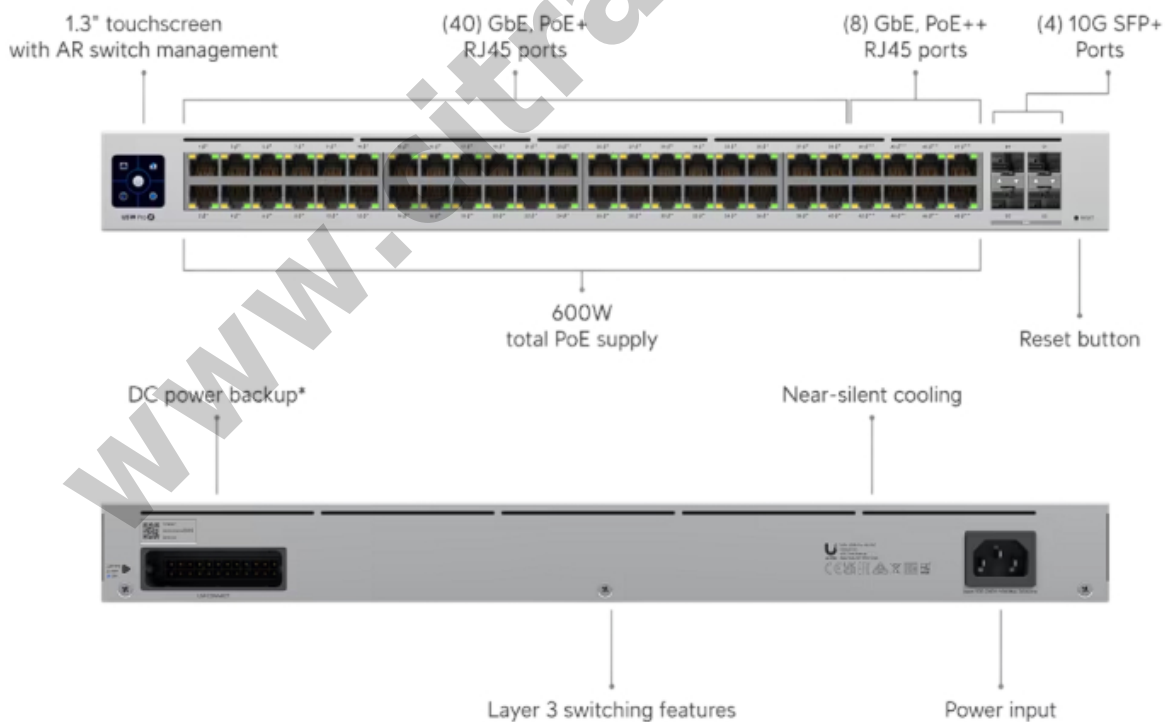

# Pro 48 PoE UNIFI UBIQUITI 48-Port POE++ Switch with 4-Port SFP+ Uplink

**Kode** : USW-PRO-48-POE

**Brand** : Ubiquiti

**Jenis** : Switch Managed POE

**Harga** : Rp 19.176.000,00

USW-PRO-48-POE UniFi 48-port GbE Layer 3 switch with 40-Port GbE PoE+, 8-Port GbE PoE++ and 4-Port SFP+ 10G.

## Specification

<b>Model</b>	USW-PRO-48-POE
--------------	----------------

<b>Ports</b>	1 GbE RJ45 : 48 (40 PoE+; 8 PoE++) 10G SFP+ : 4
<b>Total PoE Availability</b>	600W
<b>Max. PoE Wattage per Port by PSE</b>	PoE : 15.4W PoE+ : 32W PoE++ : 64W
<b>Layer Type</b>	Layer 3
<b>Switching capacity</b>	176 Gbps
<b>Total Non-Blocking Throughput</b>	88 Gbps
<b>Forwarding rate</b>	131 Mpps
<b>Supported VLANs</b>	1000
<b>MAC address table</b>	16000
<b>L3 Table Size</b>	ARP Entries : 4000 IPv4 Routes : 1000
<b>Packet Buffer Size</b>	4 MB
<b>Dimensions (W x D x H)</b>	442 x 400 x 44 mm
<b>Max. Power Consumption</b>	60W (Excluding PoE Output) 660W (Including PoE Output)
<b>Power Method</b>	(1) Universal input, 100—240V AC, 50/60 Hz (1) USP RPS DC input
<b>Power Input Method</b>	AC input
<b>Power Supply</b>	AC/DC, internal, 660W
<b>Supported Voltage Range</b>	100—240V AC
<b>Management</b>	Ethernet AR
<b>Heat Dissipation (Excluding PoE Output)</b>	204.72 BTU/hr
<b>Enclosure Material</b>	SGCC steel
<b>LCM Display</b>	1.3" touchscreen
<b>Ambient Operating Temperature</b>	-5 to 40° C (23 to 104° F)
<b>Ambient Operating Humidity</b>	10 to 90% noncondensing
<b>Certifications</b>	CE, FCC, IC