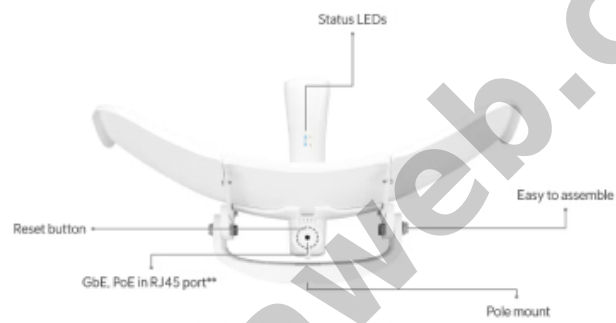

*Compatible with airMAX ac devices.
**24V DC, 0.3A GbE PoE adapter included.

[Download Datasheet](#)

* Harga, spesifikasi, dan ketersediaan bisa berubah dan tidak mengikat

URL : <https://www.citraweb.com/produk/1353/>

Informasi lebih lanjut, pemesanan dan pembelian, hubungi: 0274-554444 atau email sales@citraweb.com