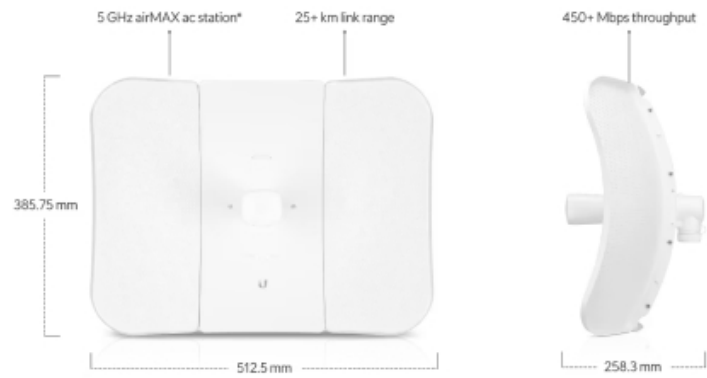

*Compatible with airMAX ac devices.
**24V DC, 0.3A GbE PoE adapter included.

[Download Datasheet](#)

* Harga, spesifikasi, dan ketersediaan bisa berubah dan tidak mengikat

URL : <https://www.citraweb.com/produk/1353/>

Informasi lebih lanjut, pemesanan dan pembelian, hubungi: 0274-554444 atau email sales@citraweb.com