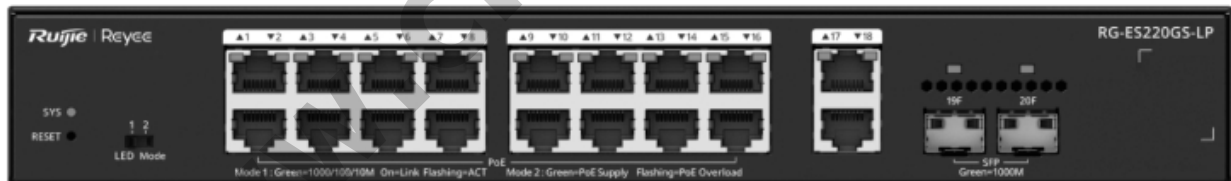

RG-ES220GS-LP REYEE 20-Port Gigabit Smart Cloud Managed PoE Switch

Kode : RG-ES220GS-LP

Brand : Ruijie - Reeye

Jenis : Switch Managed POE

Harga : Rp 2.331.000,00

RG-ES220GS-LP REYEE merupakan Smart Cloud Managed PoE Switch dilengkapi dengan 18x 10/100/1000 Base-T port (16x PoE/PoE+ Out port) dan 2 SFP port. Cocok digunakan untuk kebutuhan SMB (Small Medium Business).

Produk ini merupakan produk Fix Price. Pembelian produk tidak dapat menggunakan diskon apapun.

Penawaran Harga Spesial

 **08112039555**

Specification

Model	RG-ES220GS-LP
Product category	Layer 2
Ports	10/100/1000 BASE-T ports : 18 port (16 port PoE/PoE+) 1GE SFP ports : 2 port
Switching capacity	40 Gbps (bit/s)
MAC address table	8000
Fan	Fanless
Dimensions (W x D x H)	300mm x 223mm x 43.6mm (11.81 in. x 8.78 in. x 1.72 in)
MTBF	> 200,000
Max. PoE budget	130 W
Forwarding rate	29.76 Mpps
Maximum VLAN	16
Surge protection	Service port: ± 6 kV for common mode Power connector: ± 6 kV for common mode and ± 6 kV for differential mode
Power consumption	Less than 15 W with no PoE load (110 V) Less than 14 W with no PoE load (220 V) Less than 160 W with PoE full load (110 V) Less than 157 W with PoE full load (220 V)
Power supply	Fixed power supply. AC power supply: - Rated input voltage: 100 V AC to 240 V AC, 50 Hz to 60 Hz - Maximum input voltage: 90 V AC to 264 V AC, 47 Hz to 63 Hz - Rated input current: 3 A
Operating temperature	0°C to 40°C
Storage temperature	-40°C to +70°C
Operating humidity	10% to 90% RH (non-condensing)