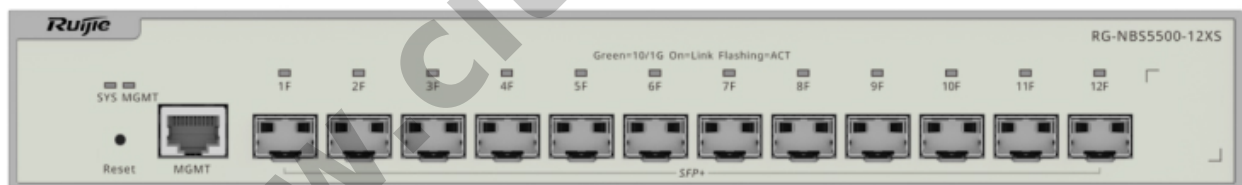

RG-NBS5500-12XS, RUIJIE 12-Port Full 10G SFP+ Layer 3 Managed Switch

Kode : RG-NBS5500-12XS

Brand : Ruijie - Reye

Jenis : Switch Managed

RG-NBS5500-12XS, RUIJIE 12-Port Full 10G SFP+ Layer 3 Managed Switch. Easy cloud management anytime and anywhere.

Untuk mendapatkan harga terbaik dan info ketersediaan silakan menghubungi tim Sales kami melalui Whatsapp di nomor **0811 2039 555 (chat only)** atau melalui email ke sales@citraweb.com.

Penawaran Harga Spesial

08112039555

[Download Datasheet](#)

* Harga, spesifikasi, dan ketersediaan bisa berubah dan tidak mengikat

URL : <https://www.citraweb.com/produk/1417/>