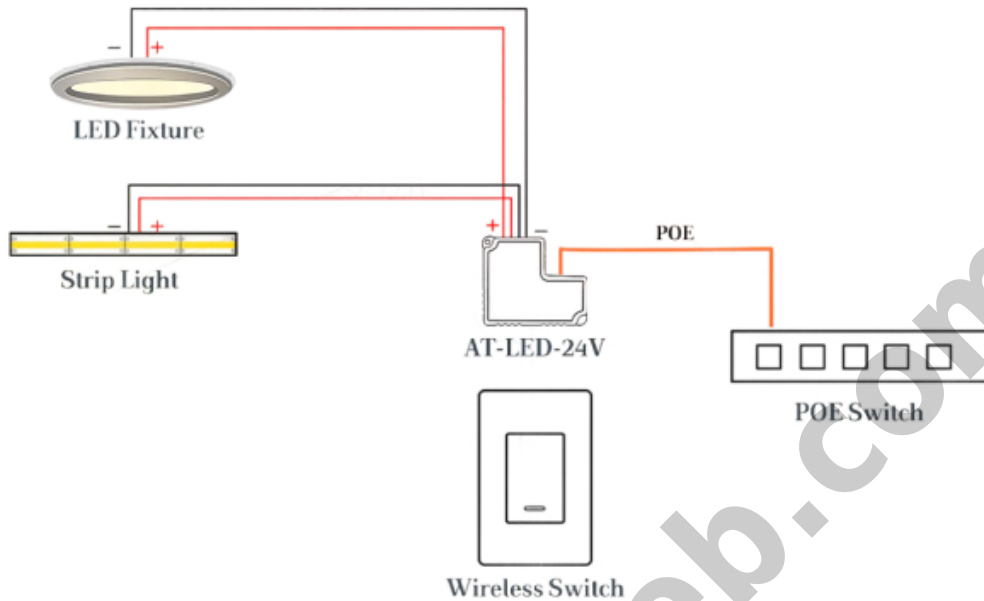

Penawaran Harga Spesial  
08112039555

**Spesifikasi :**

<b>Model Driver</b>	AT-LED-24V
<b>PoE Standard</b>	802.3at compliant PoE driver 2 pair PoE operation 802.3at/af
<b>Dimension</b>	49 mm x 57mm x 22mm
<b>Max Power for Kit</b>	25 watts 25 watts @ 24v requires 802.3at 12 watts @ 24v requires 802.3af
<b>Internal DC-DC conversion</b>	input voltage 44-56v is converted to 24v
<b>DC connector</b>	Push-in
<b>No internal current limiter</b>	max current is 1.1 amps in 802.3at max current is 550 mA in 802.3af
<b>Mount Type</b>	In-wall
<b>Wireless Switch-AT-WS (included)</b>	
<b>Wireless receiver</b>	433mHz
<b>Wireless</b>	Yes
<b>Battery-Free</b>	Yes
<b>Smart</b>	Yes
<b>Control one driver with multiple switches</b>	Yes
<b>Control multiple drivers from one switch</b>	Yes