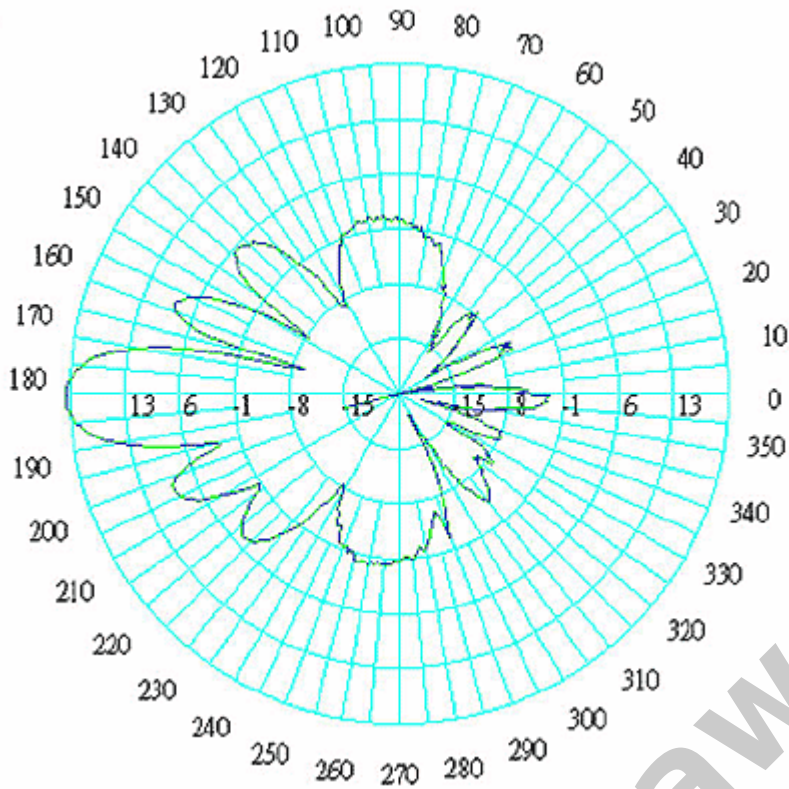

Embedded Antenna & Enclosure Specifications:

- **Frequency:** 5400-5850MHz
- **Antenna Gain:** 20 dbi
- **VSWR:** 1.5:1
- **Impedance:** 50 Ohm
- **Operating Temperature:** -45 to 80 deg C
- **Beam Width (H):** 18 Deg
- **Beam Width (V):** 18 Deg
- **Dimmentions (outer):** 280mm (L) x 265mm (w) x 95mm (d)
- **Weight:** 2.85 kg