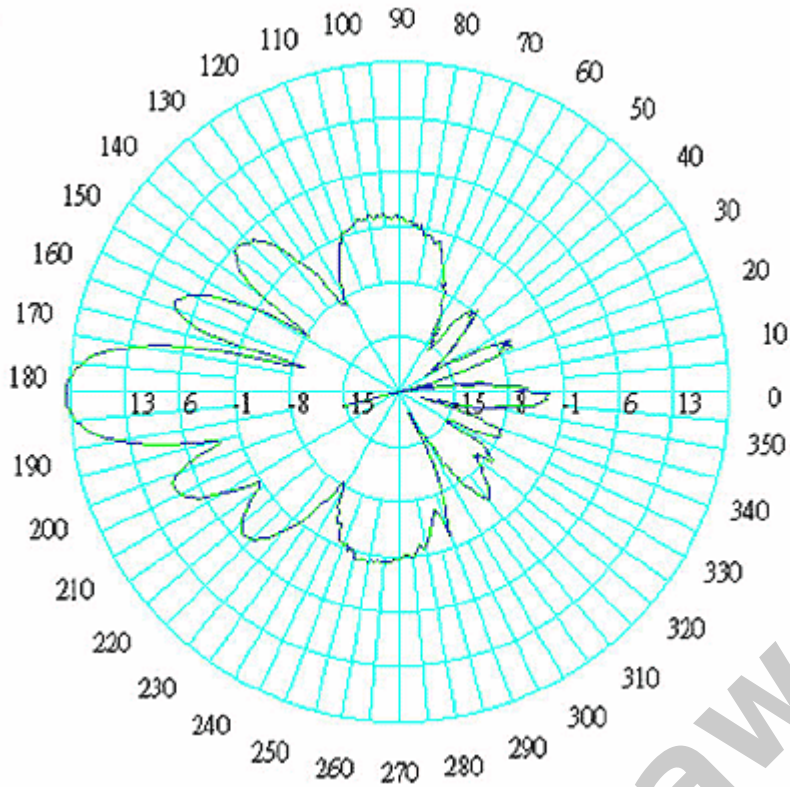

**Embedded Antenna & Enclosure Specifications:**

- **Frequency:** 5400-5850MHz
- **Antenna Gain:** 20 dbi
- **VSWR:** 1.5:1
- **Impedance:** 50 Ohm
- **Operating Temperature:** -45 to 80 deg C
- **Beam Width (H):** 18 Deg
- **Beam Width (V):** 18 Deg
- **Dimmentions (outer):** 280mm (L) x 265mm (w) x 95mm (d)
- **Weight:** 2.85 kg