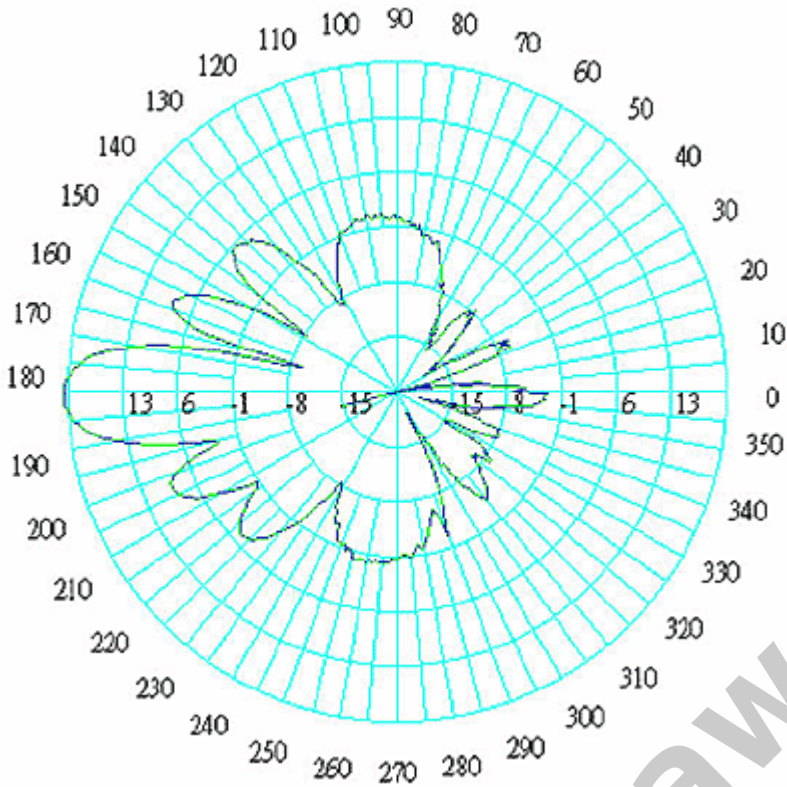

Embedded Antenna & Enclosure Specifications:

- **Frequency:** 5400-5850MHz
- **Antenna Gain:** 20 dbi
- **VSWR:** 1.5:1
- **Impedance:** 50 Ohm
- **Operating Temperature:** -45 to 80 deg C
- **Beam Width (H):** 18 Deg
- **Beam Width (V):** 18 Deg
- **Dimmentions (outer):** 280mm (L) x 265mm (w) x 95mm (d)
- **Weight:** 2.85 kg