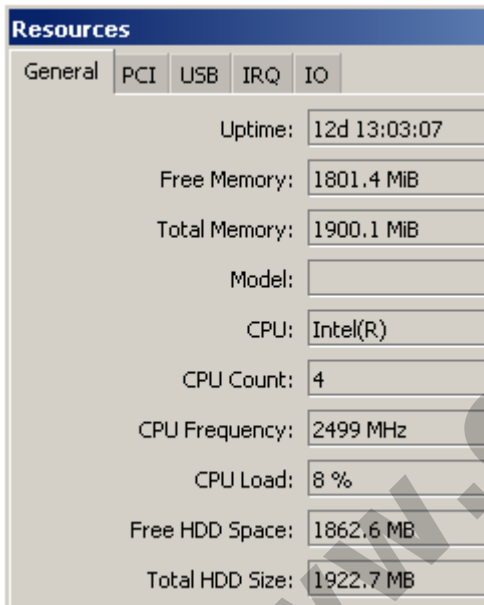

Test Type	Aggregate Result
TCP Routed	3.907 Mb/sec
Contract Of	321.772 Packet/sec
TCP Routed	3.900 Mb/sec
Contract On	321.146 Packet/sec
TCP NAT	3.661 Mb/sec
	301.465 Packet/sec
AES 256 IPSEC ESP	349,4 Mb/sec
AH & MD5	28.771 Packet/sec

* Harga, spesifikasi, dan ketersediaan bisa berubah dan tidak mengikat