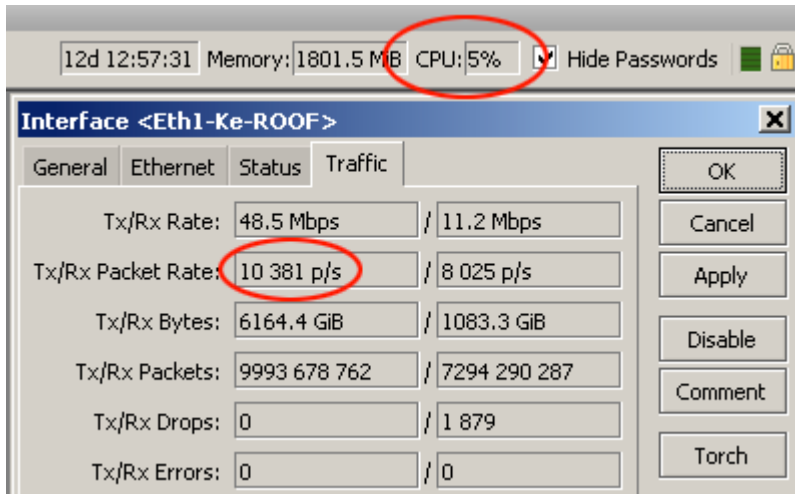

Screen capture OC2511 di kondisi real, mampu melewati lebih dari 10 ribu pps dengan CPU load 5%