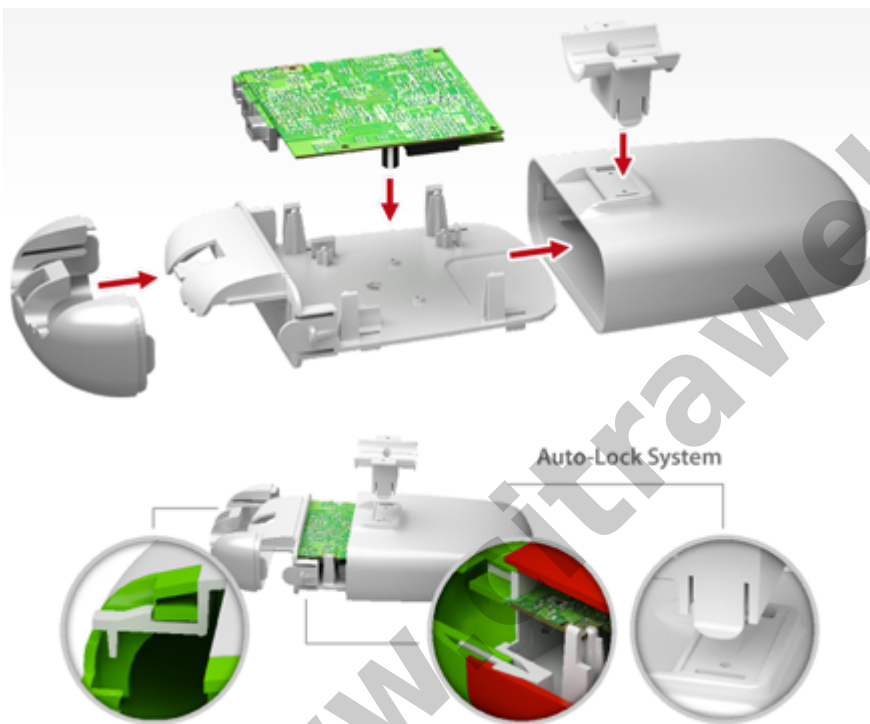

Easy Installation Without Tools

No tools are needed for board installation. Inserting the base panel into the top cover and closing the bottom cover is tool-less as well. Main body parts are secured by Auto-Lock System, that protects the box against coaccidental disassembly. With deployment time from carton box to pole below two minutes, your operations can be fast, smooth and cost effective as never before.

Unlimited Mounting Versatility

StationBox[®] Mikro enables excellent mounting versatility. Its standard holder is compatible with NanoBracket™ Universal, one of the most advanced CPE mounts on the market. StationBox Mikro holder is also compatible with Ubiquiti Networks™ Rocket mounting base. Check also for other dimensions to ensure StationBox[®] Mikro will fit third party mount!

Detail Barang:

- 1 StationBox Mikro Enclosure
- 1 5ghz Flat-Panel Antenna (Mounted Inside Enclosure)
- 1 Mounting Bracket
- 2 Tiewrap

Spesifikasi Antenna:

5 GHz - 15 dBi MiMo dual polarization antenna

Freq. range: 5470-5850 MHz

Beam angle: 28°/30°

VSWR: ≤1,5

Petunjuk Instalasi:

<http://www.rfelements.com/download/InstallationGuide-SBXMikro.pdf>

** Harga, spesifikasi, dan ketersediaan bisa berubah dan tidak mengikat*

URL : <https://www.citraweb.com/produk/269/>