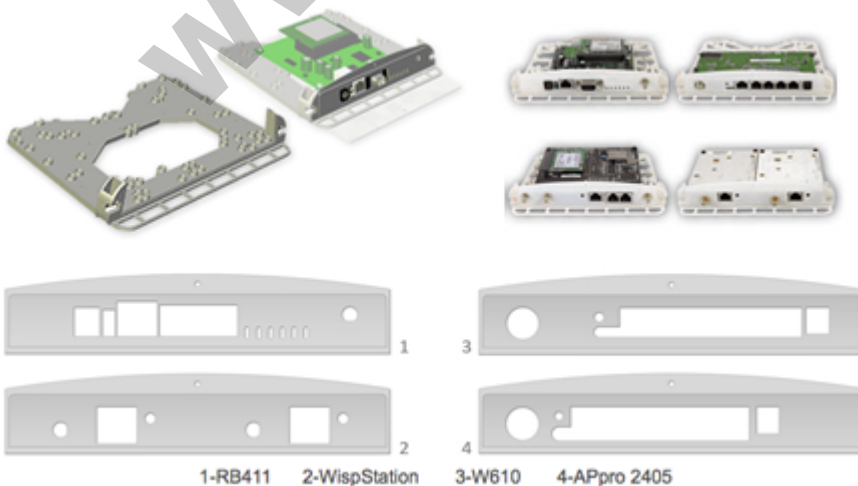

StationBox®-5GHz 20dBi antenna

Kode : RF-SB-5
Brand : Discontinued
Jenis : Discontinued
Harga : Rp 275.000,00

StationBox is a universal enclosure designed for outdoor installations. One of the StationBox's main advantages is its universality and applicability for different kind of devices and antennas from different suppliers. After mounting all components look like one entity. (tidak termasuk pigtail)

The StationBox is made of durable plastic and it consists only of 4 parts. Our outdoor enclosure is provided with compact mounting bracket. In addition, there is a possibility of using NanoBracket for the installation which enables to adjust the enclosure to any direction in range of 90° to each side. The StationBox's design is very simple and it is made with emphasis on its functionality.

The main purpose of this product is not only the installation of the device but also the simplicity of sequential service. The StationBox is ingenious solution for outdoor installations of the antennas and devices that is indicated by its extraordinary features including the long lifetime.

Weather resistance

StationBox[®] is designed to perfectly resist weather anywhere on our planet. It is made of durable ABS plastic, which is though in large temperature ranges and is stabilized to resist ultra-violet (UV) rays. All metal parts are made of aluminium.