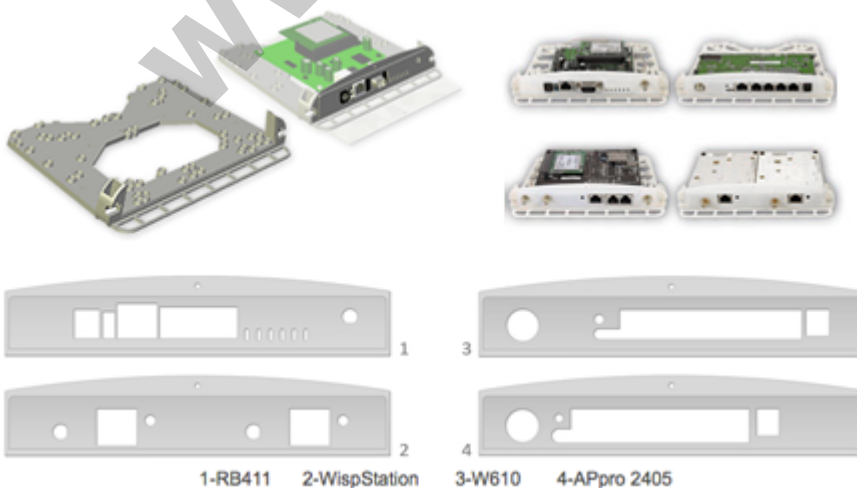

StationBox®-5GHz 20dBi antenna

Kode : RF-SB-5
Brand : Discontinued
Jenis : Discontinued
Harga : Rp 275.000,00

StationBox is a universal enclosure designed for outdoor installations. One of the StationBox's main advantages is its universality and applicability for different kind of devices and antennas from different suppliers. After mounting all components look like one entity. (tidak termasuk pigtail)

The StationBox is made of durable plastic and it consists only of 4 parts. Our outdoor enclosure is provided with compact mounting bracket. In addition, there is a possibility of using NanoBracket for the installation which enables to adjust the enclosure to any direction in range of 90° to each side. The StationBox's design is very simple and it is made with emphasis on its functionality.

The main purpose of this product is not only the installation of the device but also the simplicity of sequential service. The StationBox is ingenious solution for outdoor installations of the antennas and devices that is indicated by its extraordinary features including the long lifetime.

Weather resistance

StationBox[®] is designed to perfectly resist weather anywhere on our planet. It is made of durable ABS plastic, which is tough in large temperature ranges and is stabilized to resist ultra-violet (UV) rays. All metal parts are made of aluminium.