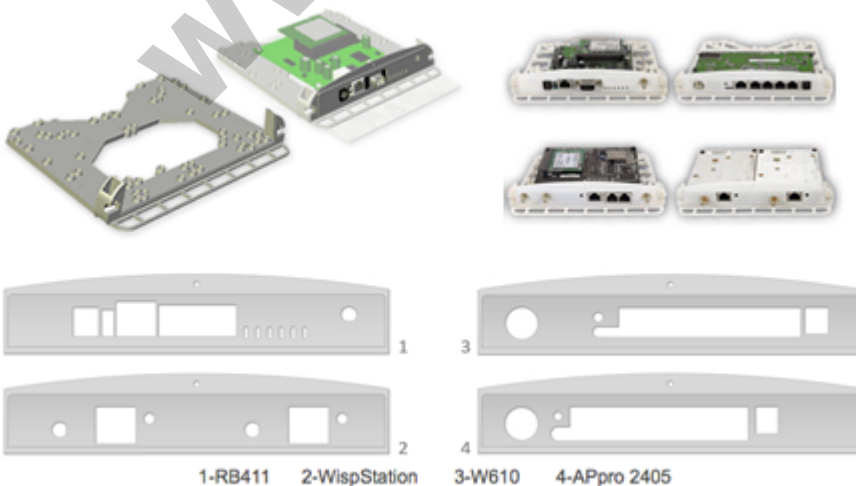

# StationBox®-5GHz 20dBi antenna

**Kode** : RF-SB-5  
**Brand** : Discontinued  
**Jenis** : Discontinued  
**Harga** : Rp 275.000,00

StationBox is a universal enclosure designed for outdoor installations. One of the StationBox's main advantages is its universality and applicability for different kind of devices and antennas from different suppliers. After mounting all components look like one entity. (tidak termasuk pigtail)

The StationBox is made of durable plastic and it consists only of 4 parts. Our outdoor enclosure is provided with compact mounting bracket. In addition, there is a possibility of using NanoBracket for the installation which enables to adjust the enclosure to any direction in range of 90° to each side. The StationBox's design is very simple and it is made with emphasis on its functionality.

The main purpose of this product is not only the installation of the device but also the simplicity of sequential service. The StationBox is ingenious solution for outdoor installations of the antennas and devices that is indicated by its extraordinary features including the long lifetime.

### Weather resistance

StationBox<sup>®</sup> is designed to perfectly resist weather anywhere on our planet. It is made of durable ABS plastic, which is tough in large temperature ranges and is stabilized to resist ultra-violet (UV) rays. All metal parts are made of aluminium.