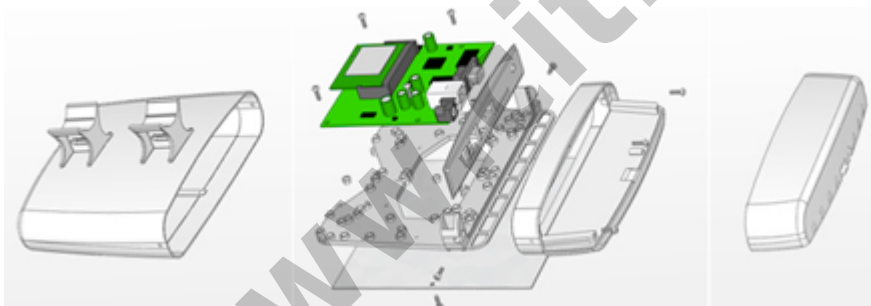

StationBox®-5GHz 20dBi antenna

Kode : RF-SB-5
Brand : Discontinued
Jenis : Discontinued
Harga : Rp 275.000,00

StationBox is a universal enclosure designed for outdoor installations. One of the StationBox's main advantages is its universality and applicability for different kind of devices and antennas from different suppliers. After mounting all components look like one entity. (tidak termasuk pigtail)

The StationBox is made of durable plastic and it consists only of 4 parts. Our outdoor enclosure is provided with compact mounting bracket. In addition, there is a possibility of using NanoBracket for the installation which enables to adjust the enclosure to any direction in range of 90° to each side. The StationBox's design is very simple and it is made with emphasis on its functionality.

The main purpose of this product is not only the installation of the device but also the simplicity of sequential service. The StationBox is ingenious solution for outdoor installations of the antennas and devices that is indicated by its extraordinary features including the long lifetime.

Weather resistance

StationBox[®] is designed to perfectly resist weather anywhere on our planet. It is made of durable ABS plastic, which is tough in large temperature ranges and is stabilized to resist ultra-violet (UV) rays. All metal parts are made of aluminium.