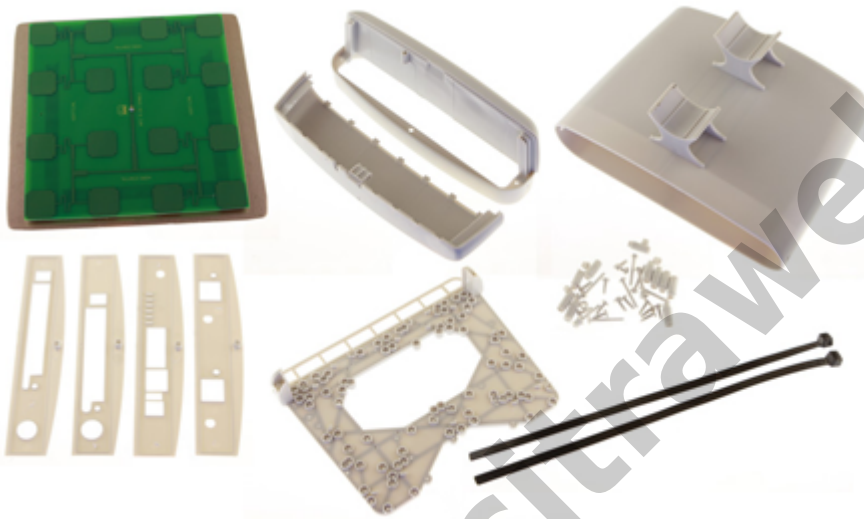

The StationBox is made of durable plastic and it consists only of 4 parts. Our outdoor enclosure is provided with compact mounting bracket. In addition, there is a possibility of using NanoBracket for the installation which enables to adjust the enclosure to any direction in range of 90° to each side. The StationBox's design is very simple and it is made with emphasis on its functionality.

The main purpose of this product is not only the installation of the device but also the simplicity of sequential service. The StationBox is ingenious solution for outdoor installations of the antennas and devices that is indicated by its extraordinary features including the long lifetime.

Weather resistance

StationBox[®] is designed to perfectly resist weather anywhere on our planet. It is made of durable ABS plastic, which is tough in large temperature ranges and is stabilized to resist ultra-violet (UV) rays. All metal parts are made of aluminium.

Kelengkapan Barang

Smart and easy maintenance

The base of whole idea of simplicity is TOP COVER which includes a compact bracket of the StationBox[®]. During the maintenance operations, the Top cover remains on its position on a pole or console. This ensures, that the direction to the opposite side of the link remains untouched. All other parts of the StationBox[®], incl. components placed inside of the StationBox[®] - antenna and PCB AP/Router board, are capable to be removed. Consequently, technician can replace the set directly at the place of installation, or may decide to perform maintenance at more appropriate place. Thus, the time of maintenance (or the time of network's upgrade) is reduced to necessary minimum, counted in just couple of minutes.