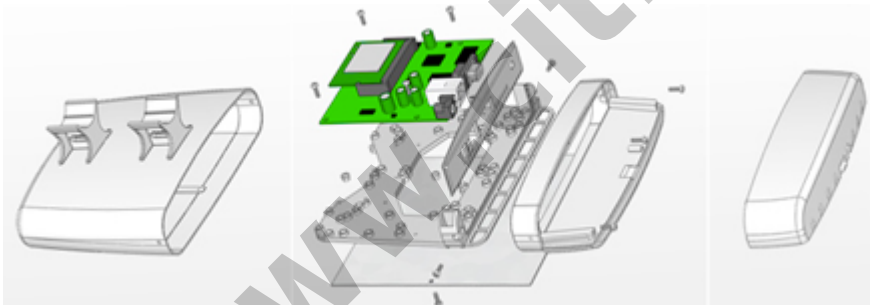

# StationBox®-5GHz 20dBi antenna

**Kode** : RF-SB-5  
**Brand** : Discontinued  
**Jenis** : Discontinued  
**Harga** : Rp 275.000,00

StationBox is a universal enclosure designed for outdoor installations. One of the StationBox's main advantages is its universality and applicability for different kind of devices and antennas from different suppliers. After mounting all components look like one entity. (tidak termasuk pigtail)

The StationBox is made of durable plastic and it consists only of 4 parts. Our outdoor enclosure is provided with compact mounting bracket. In addition, there is a possibility of using NanoBracket for the installation which enables to adjust the enclosure to any direction in range of 90° to each side. The StationBox's design is very simple and it is made with emphasis on its functionality.

The main purpose of this product is not only the installation of the device but also the simplicity of sequential service. The StationBox is ingenious solution for outdoor installations of the antennas and devices that is indicated by its extraordinary features including the long lifetime.