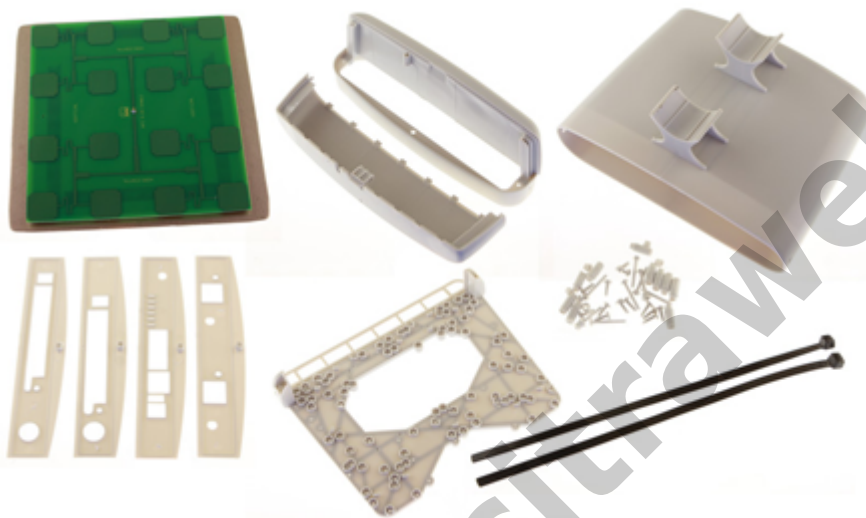

The StationBox is made of durable plastic and it consists only of 4 parts. Our outdoor enclosure is provided with compact mounting bracket. In addition, there is a possibility of using NanoBracket for the installation which enables to adjust the enclosure to any direction in range of 90° to each side. The StationBox's design is very simple and it is made with emphasis on its functionality.

The main purpose of this product is not only the installation of the device but also the simplicity of sequential service. The StationBox is ingenious solution for outdoor installations of the antennas and devices that is indicated by its extraordinary features including the long lifetime.

Weather resistance

StationBox[®] is designed to perfectly resist weather anywhere on our planet. It is made of durable ABS plastic, which is though in large temperature ranges and is stabilized to resist ultra-violet (UV) rays. All metal parts are made of aluminium.

Kelengkapan Barang

Smart and easy maintenance

The base of whole idea of simplicity is TOP COVER which includes a compact bracket of the StationBox[®]. During the maintenance operations, the Top cover remains on its position on a pole or console. This ensures, that the direction to the opposite side of the link remains untouched. All other parts of the StationBox[®], incl. components placed inside of the StationBox[®] - antenna and PCB AP/Router board, are capable to be removed. Consequently, technician can replace the set directly at the place of installation, or may decide to perform maintenance at more appropriate place. Thus, the time of maintenance (or the time of network's upgrade) is reduced to necessary minimum, counted in just couple of minutes.