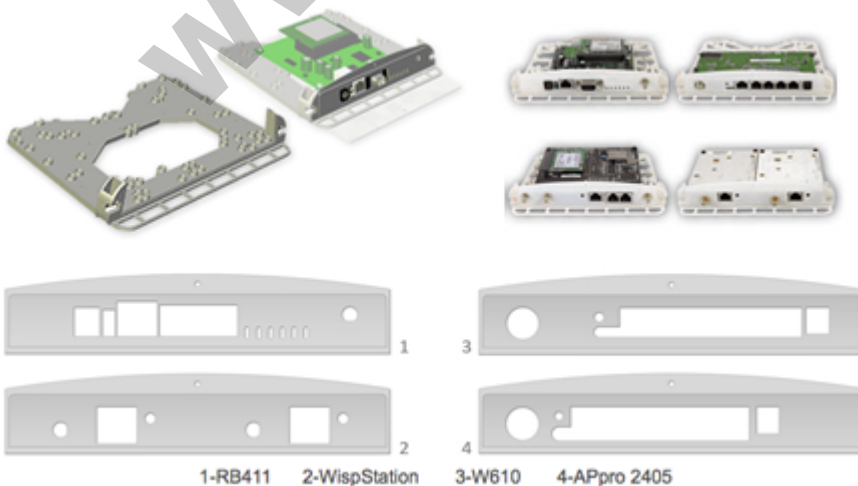

StationBox®-2,4GHz 14dBi antenna

Kode : RF-SB-2
Brand : Discontinued
Jenis : Discontinued
Harga : Rp 275.000,00

StationBox is a universal enclosure designed for outdoor installations. One of the StationBox's main advantages is its universality and applicability for different kind of devices and antennas from different suppliers. After mounting all components look like one entity. (tidak termasuk pigtail)

The StationBox is made of durable plastic and it consists only of 4 parts. Our outdoor enclosure is provided with compact mounting bracket. In addition, there is a possibility of using NanoBracket for the installation which enables to adjust the enclosure to any direction in range of 90° to each side. The StationBox's design is very simple and it is made with emphasis on its functionality.

The main purpose of this product is not only the installation of the device but also the simplicity of sequential service. The StationBox is ingenious solution for outdoor installations of the antennas and devices that is indicated by its extraordinary features including the long lifetime.

Weather resistance

StationBox[®] is designed to perfectly resist weather anywhere on our planet. It is made of durable ABS plastic, which is though in large temperature ranges and is stabilized to resist ultra-violet (UV) rays. All metal parts are made of aluminium.