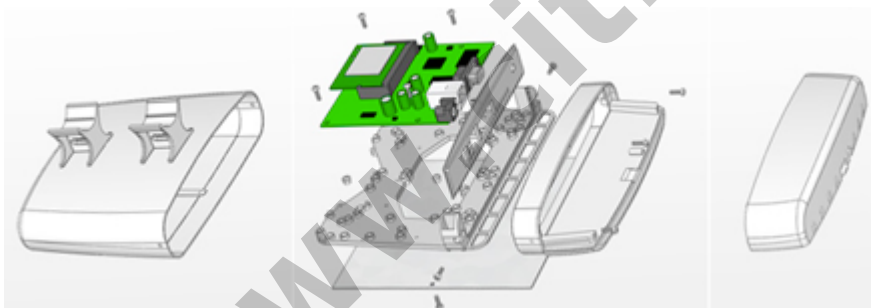

# StationBox®-2,4GHz 14dBi antenna

**Kode** : RF-SB-2  
**Brand** : Discontinued  
**Jenis** : Discontinued  
**Harga** : Rp 275.000,00

StationBox is a universal enclosure designed for outdoor installations. One of the StationBox's main advantages is its universality and applicability for different kind of devices and antennas from different suppliers. After mounting all components look like one entity. (tidak termasuk pigtail)

The StationBox is made of durable plastic and it consists only of 4 parts. Our outdoor enclosure is provided with compact mounting bracket. In addition, there is a possibility of using NanoBracket for the installation which enables to adjust the enclosure to any direction in range of 90° to each side. The StationBox's design is very simple and it is made with emphasis on its functionality.

The main purpose of this product is not only the installation of the device but also the simplicity of sequential service. The StationBox is ingenious solution for outdoor installations of the antennas and devices that is indicated by its extraordinary features including the long lifetime.