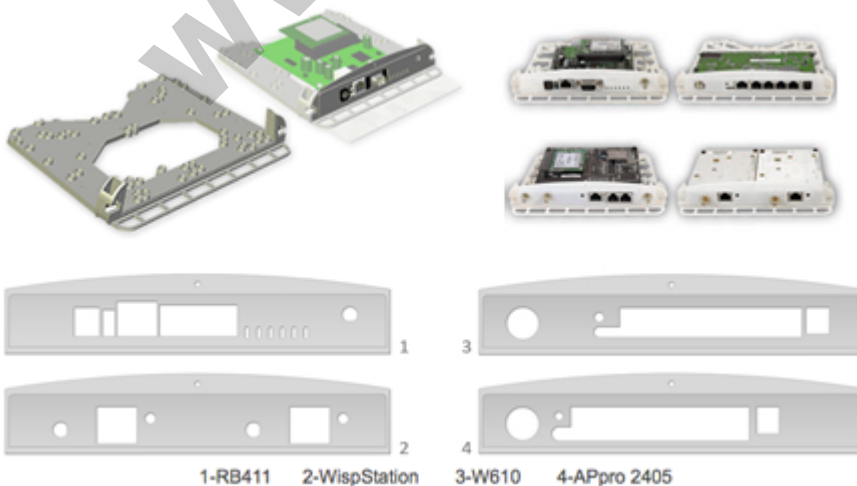

# StationBox®-2,4GHz 14dBi antenna

**Kode** : RF-SB-2  
**Brand** : Discontinued  
**Jenis** : Discontinued  
**Harga** : Rp 275.000,00

StationBox is a universal enclosure designed for outdoor installations. One of the StationBox's main advantages is its universality and applicability for different kind of devices and antennas from different suppliers. After mounting all components look like one entity. (tidak termasuk pigtail)

The StationBox is made of durable plastic and it consists only of 4 parts. Our outdoor enclosure is provided with compact mounting bracket. In addition, there is a possibility of using NanoBracket for the installation which enables to adjust the enclosure to any direction in range of 90° to each side. The StationBox's design is very simple and it is made with emphasis on its functionality.

The main purpose of this product is not only the installation of the device but also the simplicity of sequential service. The StationBox is ingenious solution for outdoor installations of the antennas and devices that is indicated by its extraordinary features including the long lifetime.

### Weather resistance

StationBox<sup>®</sup> is designed to perfectly resist weather anywhere on our planet. It is made of durable ABS plastic, which is tough in large temperature ranges and is stabilized to resist ultra-violet (UV) rays. All metal parts are made of aluminium.