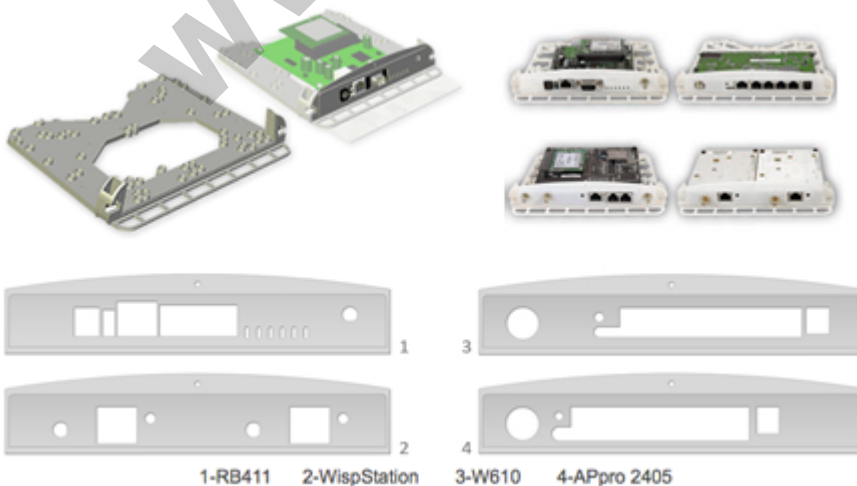

# StationBox®-2,4GHz 14dBi antenna

**Kode** : RF-SB-2  
**Brand** : Discontinued  
**Jenis** : Discontinued  
**Harga** : Rp 275.000,00

StationBox is a universal enclosure designed for outdoor installations. One of the StationBox's main advantages is its universality and applicability for different kind of devices and antennas from different suppliers. After mounting all components look like one entity. (tidak termasuk pigtail)

The StationBox is made of durable plastic and it consists only of 4 parts. Our outdoor enclosure is provided with compact mounting bracket. In addition, there is a possibility of using NanoBracket for the installation which enables to adjust the enclosure to any direction in range of 90° to each side. The StationBox's design is very simple and it is made with emphasis on its functionality.

The main purpose of this product is not only the installation of the device but also the simplicity of sequential service. The StationBox is ingenious solution for outdoor installations of the antennas and devices that is indicated by its extraordinary features including the long lifetime.