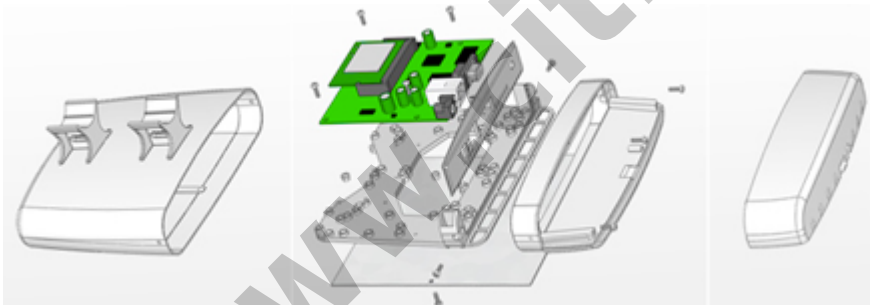

StationBox®-2,4GHz 14dBi antenna

Kode : RF-SB-2
Brand : Discontinued
Jenis : Discontinued
Harga : Rp 275.000,00

StationBox is a universal enclosure designed for outdoor installations. One of the StationBox's main advantages is its universality and applicability for different kind of devices and antennas from different suppliers. After mounting all components look like one entity. (tidak termasuk pigtail)

The StationBox is made of durable plastic and it consists only of 4 parts. Our outdoor enclosure is provided with compact mounting bracket. In addition, there is a possibility of using NanoBracket for the installation which enables to adjust the enclosure to any direction in range of 90° to each side. The StationBox's design is very simple and it is made with emphasis on its functionality.

The main purpose of this product is not only the installation of the device but also the simplicity of sequential service. The StationBox is ingenious solution for outdoor installations of the antennas and devices that is indicated by its extraordinary features including the long lifetime.

Weather resistance

StationBox[®] is designed to perfectly resist weather anywhere on our planet. It is made of durable ABS plastic, which is though in large temperature ranges and is stabilized to resist ultra-violet (UV) rays. All metal parts are made of aluminium.