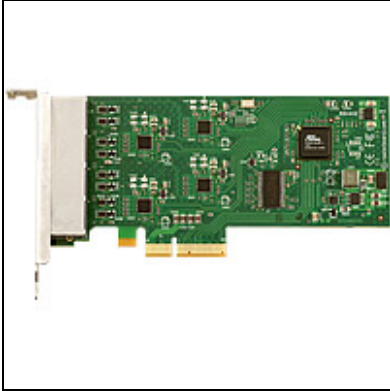

Gigabit Ethernet 4 Ports PCI-e (Atheros)

Kode : RB44GE
Kategori : Discontinued
Harga : Rp 1.402.000,00

The brand new Gigabit Ethernet card features four 10/100/1000T Gigabit Ethernet ports on a single card, giving you the opportunity to add even more ports to your router, and saving valuable PCIe slots. Bring maximum throughput and port density to your device, and with PCIe - bus speed is no longer the limit.

Menggunakan Bracket 2U & 4U

Specifications:

- Chipset: Atheros 8131/M
- Format: PCIe x4
- Ethernet: Four independent 10/100/1000 Mbit Gigabit Ethernet ports with Auto-MDI/X
- Dimensions: 150 mm x 69 mm (excluding bracket)
- Operating System: RouterOS, Windows, Linux
- Checksum offload features for IP, TCP, and UDP, lowering CPU utilization and optimizing network performance
- Wake-On- LAN (WOL) and AMD Magic Packet™.
- IEEE 802.3x compliant flow control support
- Interrupt coalescing
- Advanced DSP architecture implementing digital adaptive equalization, echo and crosstalk cancellation
- Cable Diagnostic Test (CDT) for open, short cable, cable length detection, and incorrect or mismatched impedance.
- Intelligently reduces power based on cable length detected
- Green Ethernet feature support
- Supports Energy Star 4.0