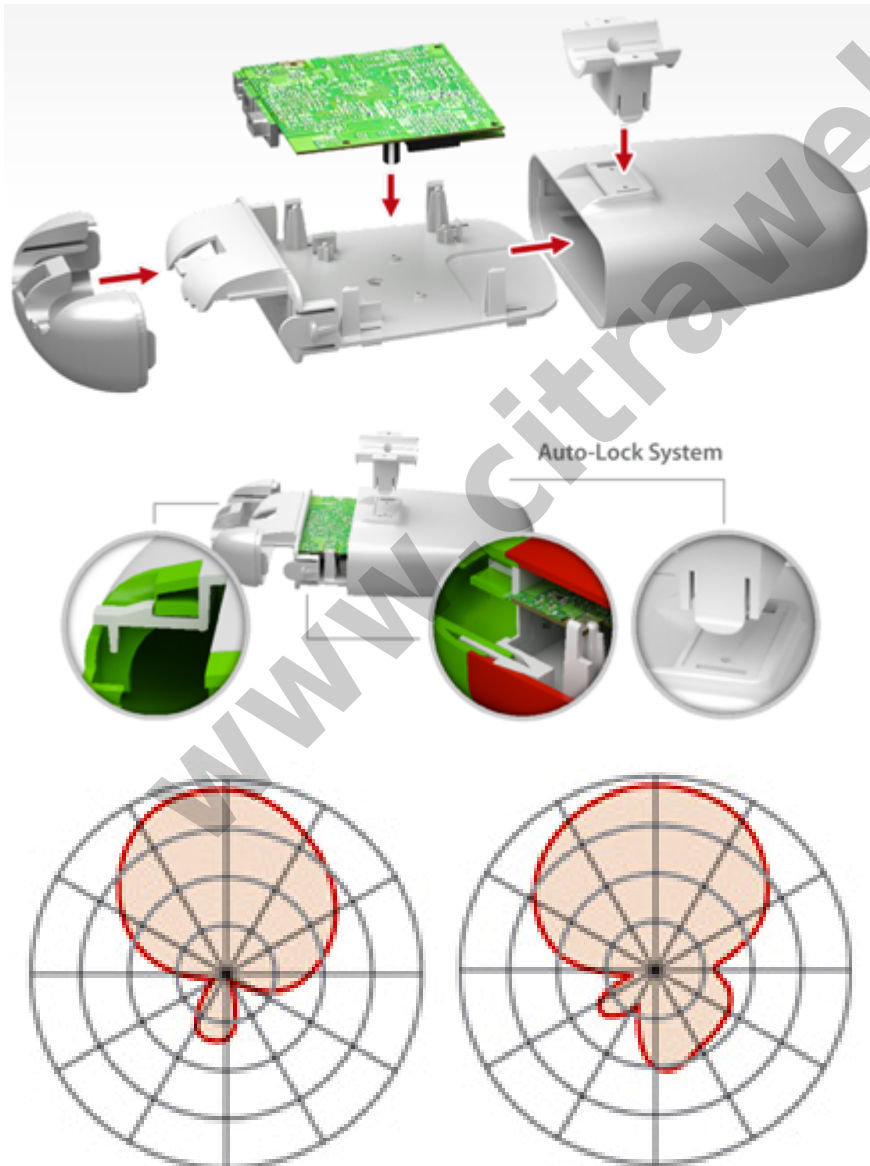

Spesifikasi Antenna:

2.4 GHz - 9 dBi MiMo dual polarization antenna

Freq. range: 2412~2472 MHz

Beam angle: 58°/61°

VSWR: ≤1,5

Petunjuk Instalasi: