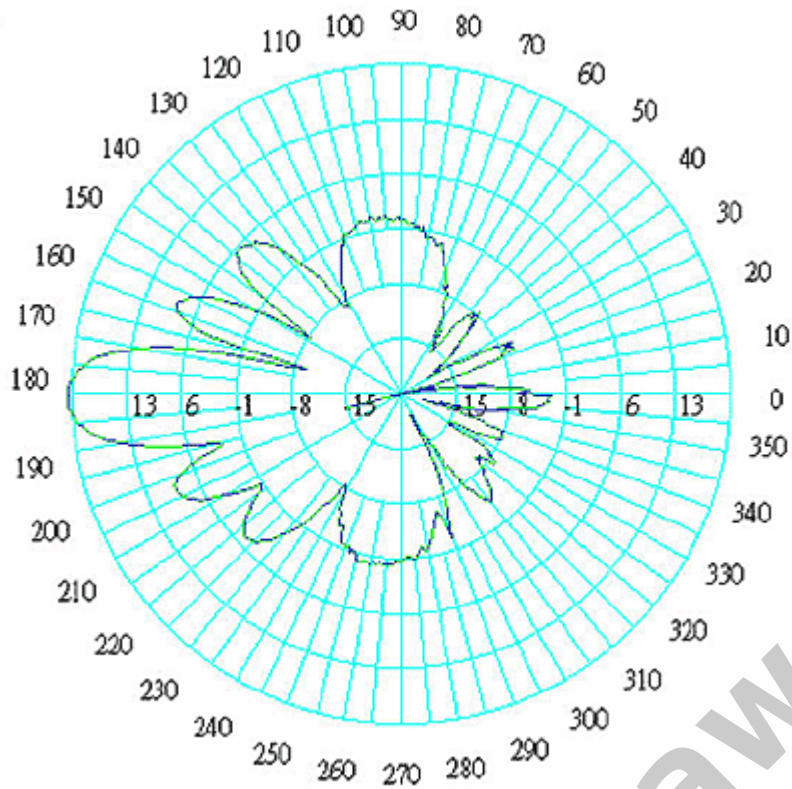

Embedded Antenna & Enclosure Specifications:

- **Frequency:** 5400-5850MHz
- **Antenna Gain:** 20 dbi
- **VSWR:** 1.5:1
- **Impedance:** 50 Ohm
- **Operating Temperature:** -45 to 80 deg C
- **Beam Width (H):** 18 Deg
- **Beam Width (V):** 18 Deg
- **Dimmentions (outer):** 280mm (L) x 265mm (w) x 95mm (d)
- **Weight:** 2.85 kg