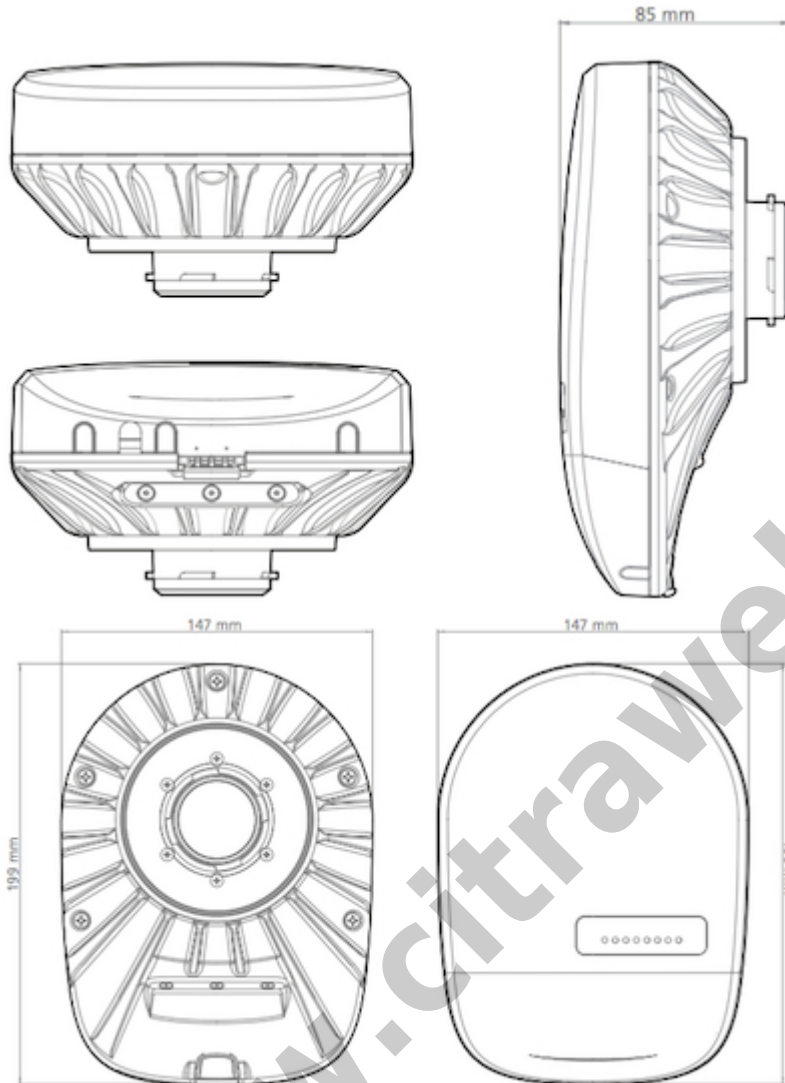

#### **COMPATIBLE WIRELESS PLATFORMS**

RF elements® : any Symmetrical Horn TP Antenna, any UltraDish™ TP Antenna

MikroTik™ : RouterBoard™ RB91x, RB71x, RB411L

**Content :**

- TwistPort™ Adaptor RB Body
- TwistPort™ Adaptor RB Sticker A
- TwistPort™ Adaptor RB Sticker B
- Screw 2,9 x 6,5 mm (4 pcs)

**TECHNICAL DATA**

Antenna Connection	: TwistPort™ - Quick Locking Waveguide Port
Radio Connection	: 2x Right Angle MMCX (Pigtail included)
Materials	: Insert - Aluminium Alloy Body - UV stabilized and weather resistant ABS plastic
Flame Rating	: UL 94 HB
Temperature	: -40°C to +60°C (-40°F to +140°F)
Wind Survival	: 160 km/hour
Weight	: 0.6 Kg / 1.3 lbs - single unit incl. package
Single Unit Retail Box	: Retail Box: 21.3 x 15.3 x 9 cm