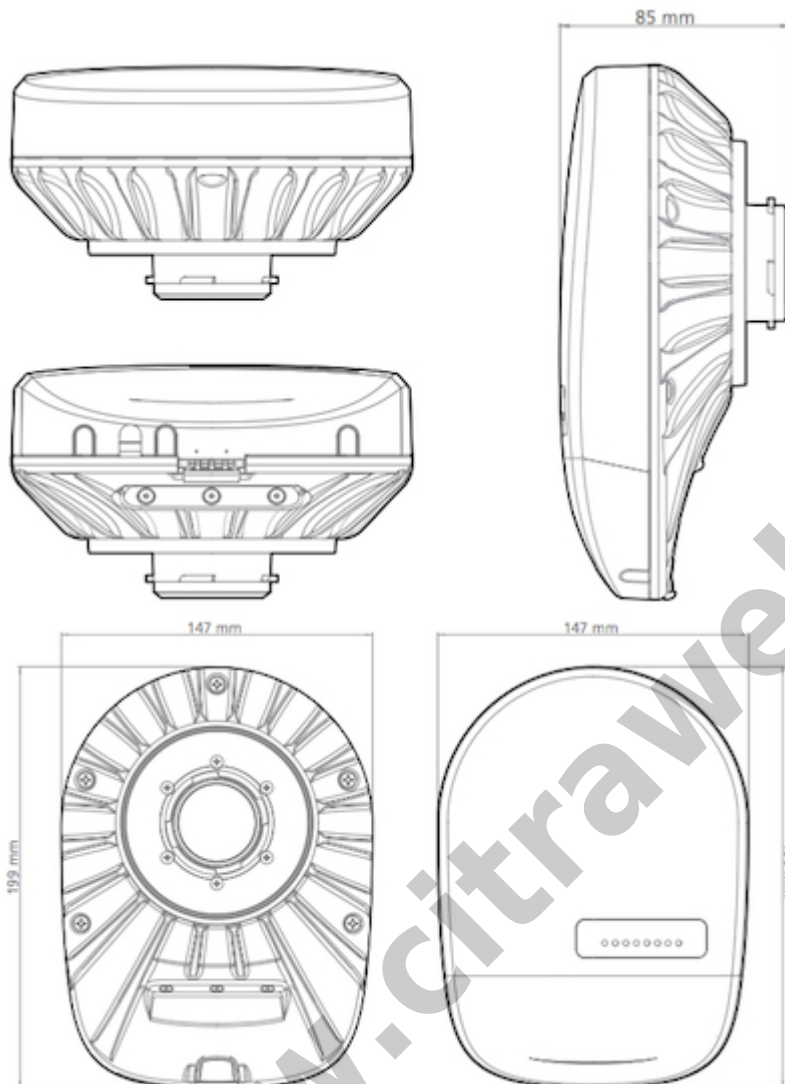

COMPATIBLE WIRELESS PLATFORMS

RF elements® : any Symmetrical Horn TP Antenna, any UltraDish™ TP Antenna

MikroTik™ : RouterBoard™ RB91x, RB71x, RB411L

Content :

- TwistPort™ Adaptor RB Body
- TwistPort™ Adaptor RB Sticker A
- TwistPort™ Adaptor RB Sticker B
- Screw 2,9 x 6,5 mm (4 pcs)

TECHNICAL DATA

Antenna Connection	: TwistPort™ - Quick Locking Waveguide Port
Radio Connection	: 2x Right Angle MMCX (Pigtail included)
Materials	: Insert - Aluminium Alloy Body - UV stabilized and weather resistant ABS plastic
Flame Rating	: UL 94 HB
Temperature	: -40°C to +60°C (-40°F to +140°F)
Wind Survival	: 160 km/hour
Weight	: 0.6 Kg / 1.3 lbs - single unit incl. package
Single Unit Retail Box	: Retail Box: 21.3 x 15.3 x 9 cm