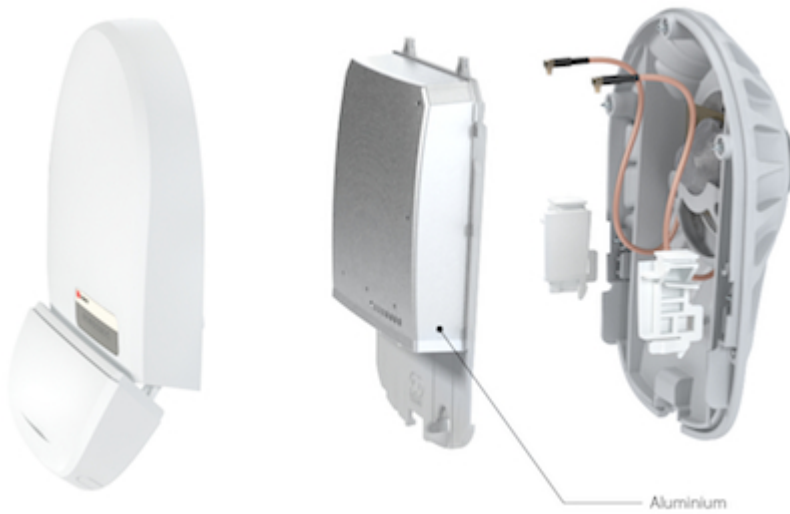

TwistPort™ Adaptors Shielded TP-ADAPTOR-RB-S RF ELEMENTS

Kode : TP-ADAPTOR-RB-S

Brand : RF elements

Jenis : Wireless Antenna

Harga : Rp 50.000,00

Rp 575.000,00

TwistPort Adaptors make most popular connectorized radios and MikroTik RouterBoards compatible with TwistPort antennas. Integration into TwistPort eco-system ensures the benefits of low loss, high scalability, easy co-location, simple deployment and easy maintenance.

Paket ini hanya BOX Enclosure only, Tidak termasuk Routerboard dan Antenna

Penawaran Harga Spesial

 08112039555

TwistPort™ Adaptors TP-ADAPTOR-RB-S

The TwistPort Adaptor for RouterBoards makes RouterBoard™ 9 series, 7 series and 4 series compatible with all TwistPort™ Antennas. TwistPort™ Adaptors are equipped with our original quick locking waveguide port. Installing compatible RouterBoards in our TwistPort™ Adaptor is very simple and requires no tools.

www.citraweb.com

COMPATIBLE WIRELESS PLATFORMS

RF elements® : any Symmetrical Horn TP Antenna, any UltraDish™ TP Antenna

MikroTik™ : RouterBoard™ RB91x, RB71x, RB411L

Content :

- TwistPort™ Adaptor RB Body
- TwistPort™ Adaptor RB Sticker A
- TwistPort™ Adaptor RB Sticker B
- Screw 2,9 x 6,5 mm (4 pcs)

TECHNICAL DATA

Antenna Connection : TwistPort™ - Quick Locking Waveguide Port

Radio Connection : 2x Right Angle MMCX (Pigtail included)

Materials : Insert - Aluminium Alloy
Body - UV stabilized and weather resistant ABS plastic