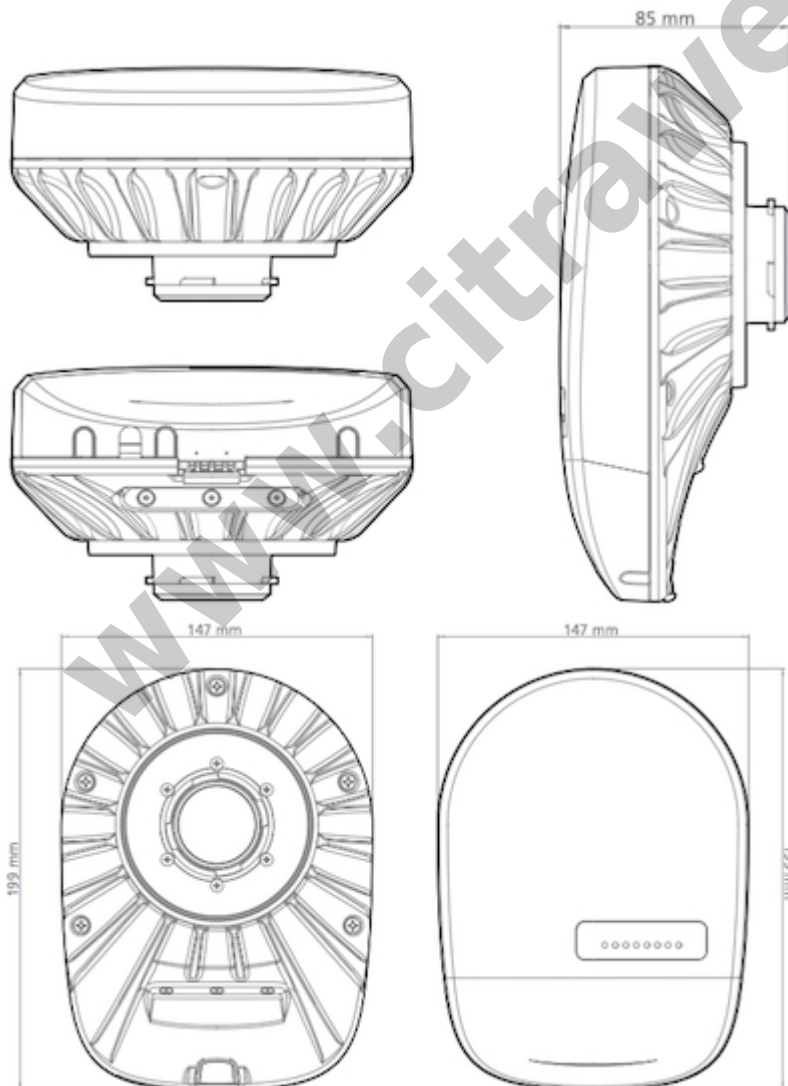

TECHNICAL DATA

Antenna Connection : TwistPort™ - Quick Locking Waveguide Port

Radio Connection : 2x Right Angle MMCX (Pigtail included)

Materials : Insert - Aluminium Alloy
Body - UV stabilized and weather resistant ABS plastic

Flame Rating : UL 94 HB

Temperature : -40°C to +60°C (-40°F to +140°F)

Wind Survival : 160 km/hour

Weight : 0.6 Kg / 1.3 lbs - single unit incl. package

Single Unit Retail Box : Retail Box: 21.3 × 15.3 × 9 cm