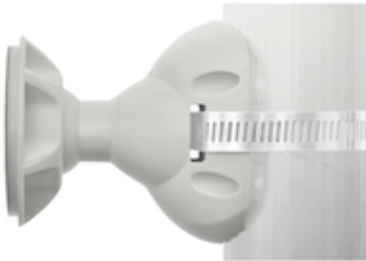

NanoBracket NBE-M5-16 RF ELEMENTS

Kode : NB-M5-16

Brand : RF elements

Jenis : Wireless Antenna

Harga : Rp 10.000,00

~~Rp 120.000,00~~

NanoBracket® for NBE-M5-16 offers a 3-axis positioning system based on the 4th generation of our patent-pending ball hinge. NanoBracket® for NBE-M5-16 enables precise and easy adjustment of the AP in azimuth, elevation and rotation to eliminate a potential mismatch loss and to achieve the best RF performance of the MiMo link.

Penawaran Harga Spesial

 08112039555

NanoBracket® is made of outdoor resistant ABS and stainless steel hardware. NanoBracket® for NBE-M5-16 is an excellent upgrade from the wimpy mount you get with your NanoBeam®.

COMPATIBLE WIRELESS PLATFORMS : Ubiquiti Networks™ NanoBeam® M5-16

PACKAGE CONTENTS :

Bracket Body

Screw 3,5 x 45 mm (4 pcs)

Wall Plug (4 pcs)

** Harga, spesifikasi, dan ketersediaan bisa berubah dan tidak mengikat*