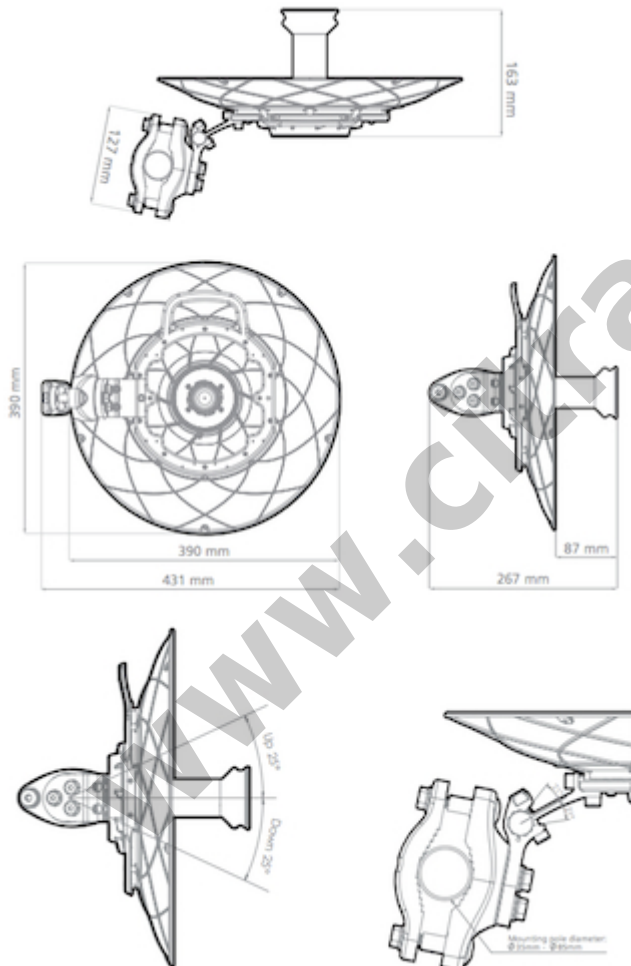

Antenna installation is extremely easy and ensures rapid deployment for large scale projects. Our innovative antenna mount fits a wide range of pole diameters and can be easily swapped for right or left side mounts. A single HEX tool is all you need to perform your installation.

COMPATIBLE WIRELESS PLATFORMS : any TwistPort™ Adaptor with TwistPort™ connector
any SIMPER™ Radio with TwistPort™ connector

PERFORMANCE :

Gain : 24 dBi

Azimuth Beam Width -6 dB : H 12° / V 12°

Elevation Beam Width -6 dB : H 12° / V 12°

Azimuth Beam Width -3 dB : H 8° / V 8°

Elevation Beam Width -3 dB : H 8° / V 8°

Front-to-Back Ratio (Min) : 24 dB

SPESIFIKASI TEKNIS :

Antenna Connection : TwistPort™ - Quick Locking Waveguide Port

Antenna Type : Parabolic Dish

Frequency Range : 5100 - 6000 MHz
Environmental : IP65
Pole Mounting Diameter : 15-86 mm
Temperature : -40 to +60 °C (-40°F to +140°F)
Wind Survival : 160 Km/h
Weight : 2.9 Kg / 6.4 lbs - single unit incl. package
Single Unit Retail Box : 46.5 x 43 x 12 cm