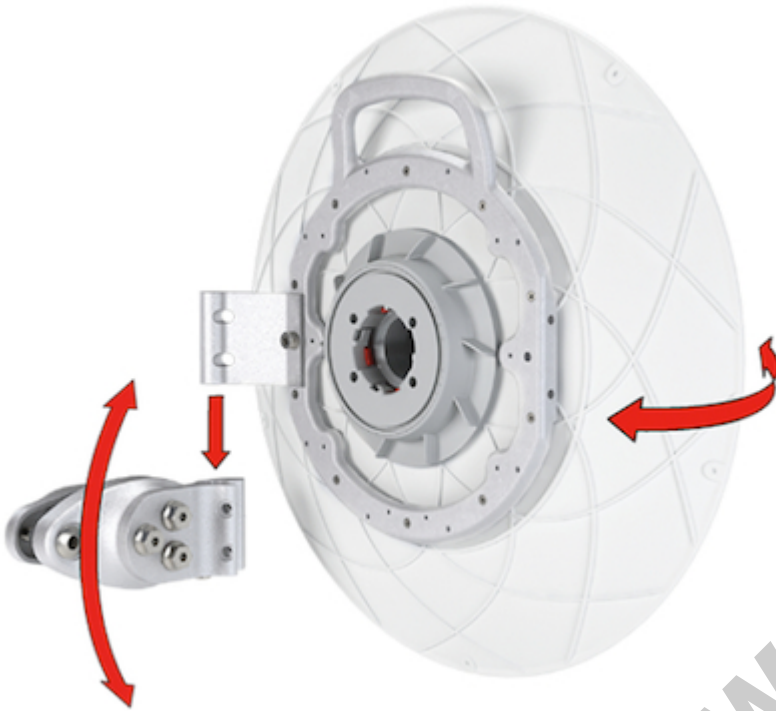

Paket ini hanya terdiri dari unit antenna saja belum termasuk wireless Access Point.

Penawaran Harga Spesial

08112039555

UltraDish™ TP 380

UltraDish™ TP 380's are designed for CPE or PtP connections. The antenna reflector is made of die-cast aluminum to ensure a very uniform shape. Our virtually lossless TwistPort™ connector guarantees easy radio deployment and maintenance.

Antenna installation is extremely easy and ensures rapid deployment for large scale projects. Our innovative antenna mount fits a wide range of pole diameters and can be easily swapped for right or left side mounts. A single HEX tool is all you need to perform your installation.

Suppressed sidelobe radiation reduces interferences and enables installation in areas with high noise levels. The gain of UltraDish TP antennas is achieved by focusing the signal delivered via the TwistPort waveguide connector. UltraDish TP 380 provides a 24dBi gain and an 8° (-3dB) beamwidth.

COMPATIBLE WIRELESS PLATFORMS : any TwistPort™ Adaptor with TwistPort™ connector
any SIMPER™ Radio with TwistPort™ connector

PERFORMANCE :

Gain : 24 dBi

Azimuth Beam Width -6 dB : H 12° / V 12°

Elevation Beam Width -6 dB : H 12° / V 12°