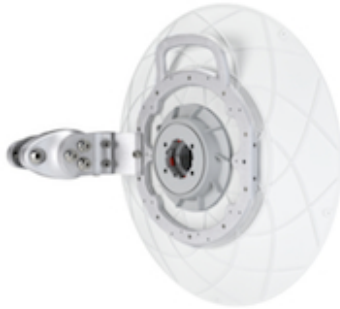

RFelements UltraDish TP 380 5Ghz 24dbi RF ELEMENTS

Kode : ULD-TP-380

Brand : RF elements

Jenis : Wireless Antenna

Harga : Rp 200.000,00

Rp 1.740.000,00

UltraDish TP Antennas are high-gain directional parabolic antennas with a lossless TwistPort connector. The antennas are highly directional and have suppressed sidelobes for ultimate performance.

Paket ini hanya terdiri dari unit antenna saja belum termasuk wireless Access Point.

Penawaran Harga Spesial

08112039555

UltraDish™ TP 380

UltraDish™ TP 380's are designed for CPE or PtP connections. The antenna reflector is made of die-cast aluminum to ensure a very uniform shape. Our virtually lossless TwistPort™ connector guarantees easy radio deployment and maintenance.

Antenna installation is extremely easy and ensures rapid deployment for large scale projects. Our innovative antenna mount fits a wide range of pole diameters and can be easily swapped for right or left side mounts. A single HEX tool is all you need to perform your installation.

Suppressed sidelobe radiation reduces interferences and enables installation in areas with high noise levels. The gain of UltraDish TP antennas is achieved by focusing the signal delivered via the TwistPort waveguide connector. UltraDish TP 380 provides a 24dBi gain and an 8° (-3dB) beamwidth.