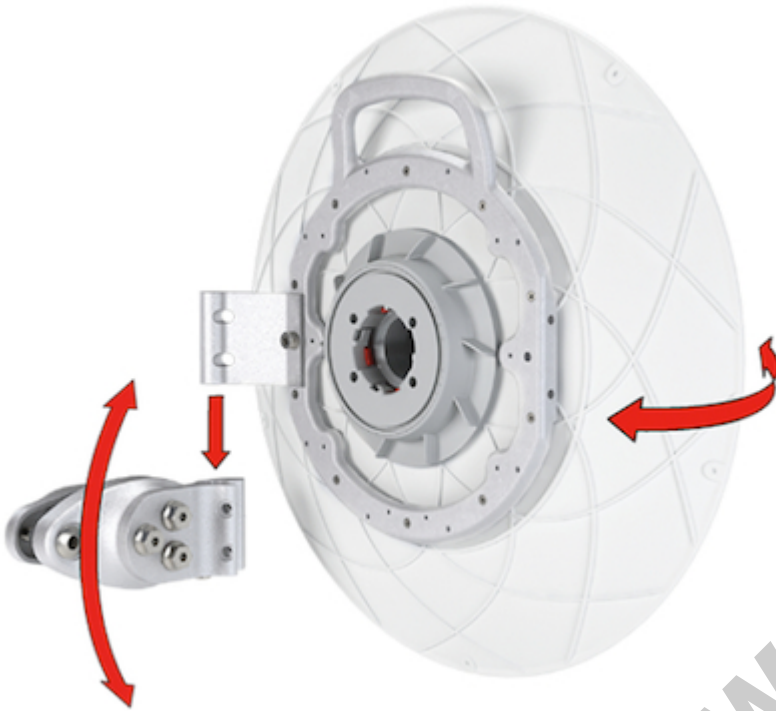

Paket ini hanya terdiri dari unit antenna saja belum termasuk wireless Access Point.

Penawaran Harga Spesial

 08112039555

UltraDish™ TP 380

UltraDish™ TP 380's are designed for CPE or PtP connections. The antenna reflector is made of die-cast aluminum to ensure a very uniform shape. Our virtually lossless TwistPort™ connector guarantees easy radio deployment and maintenance.

Antenna installation is extremely easy and ensures rapid deployment for large scale projects. Our innovative antenna mount fits a wide range of pole diameters and can be easily swapped for right or left side mounts. A single HEX tool is all you need to perform your installation.

Suppressed sidelobe radiation reduces interferences and enables installation in areas with high noise levels. The gain of UltraDish TP antennas is achieved by focusing the signal delivered via the TwistPort waveguide connector. UltraDish TP 380 provides a 24dBi gain and an 8° (-3dB) beamwidth.

COMPATIBLE WIRELESS PLATFORMS : any TwistPort™ Adaptor with TwistPort™ connector
any SIMPER™ Radio with TwistPort™ connector

PERFORMANCE :

Gain : 24 dBi

Azimuth Beam Width -6 dB : H 12° / V 12°

Elevation Beam Width -6 dB : H 12° / V 12°