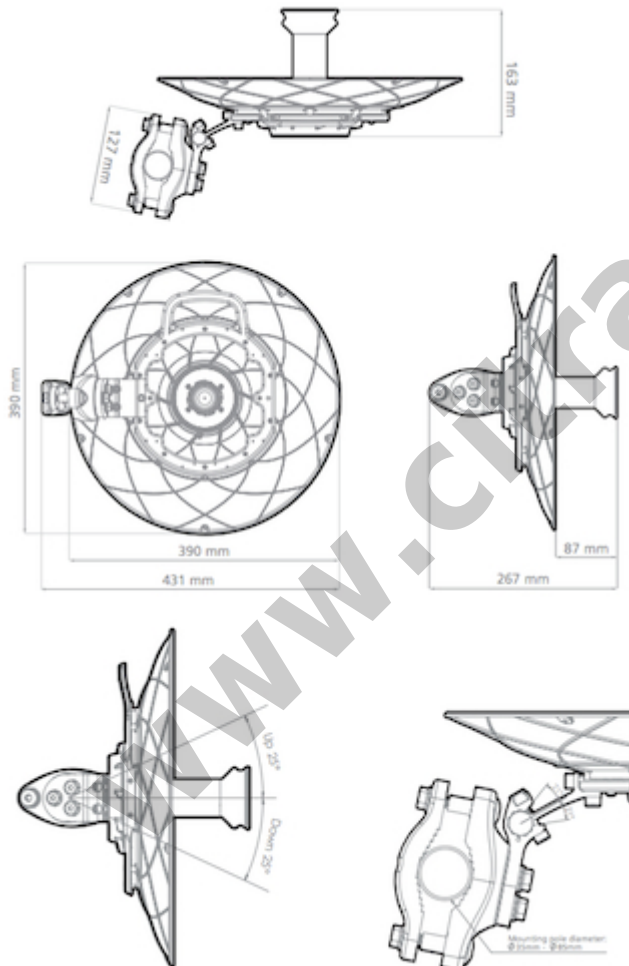

Antenna installation is extremely easy and ensures rapid deployment for large scale projects. Our innovative antenna mount fits a wide range of pole diameters and can be easily swapped for right or left side mounts. A single HEX tool is all you need to perform your installation.

COMPATIBLE WIRELESS PLATFORMS : any TwistPort™ Adaptor with TwistPort™ connector
any SIMPER™ Radio with TwistPort™ connector

PERFORMANCE :

Gain : 24 dBi

Azimuth Beam Width -6 dB : H 12° / V 12°

Elevation Beam Width -6 dB : H 12° / V 12°

Azimuth Beam Width -3 dB : H 8° / V 8°

Elevation Beam Width -3 dB : H 8° / V 8°

Front-to-Back Ratio (Min) : 24 dB

SPESIFIKASI TEKNIS :

Antenna Connection : TwistPort™ - Quick Locking Waveguide Port

Antenna Type : Parabolic Dish

Frequency Range : 5100 - 6000 MHz
Environmental : IP65
Pole Mounting Diameter : 15-86 mm
Temperature : -40 to +60 °C (-40°F to +140°F)
Wind Survival : 160 Km/h
Weight : 2.9 Kg / 6.4 lbs - single unit incl. package
Single Unit Retail Box : 46.5 x 43 x 12 cm