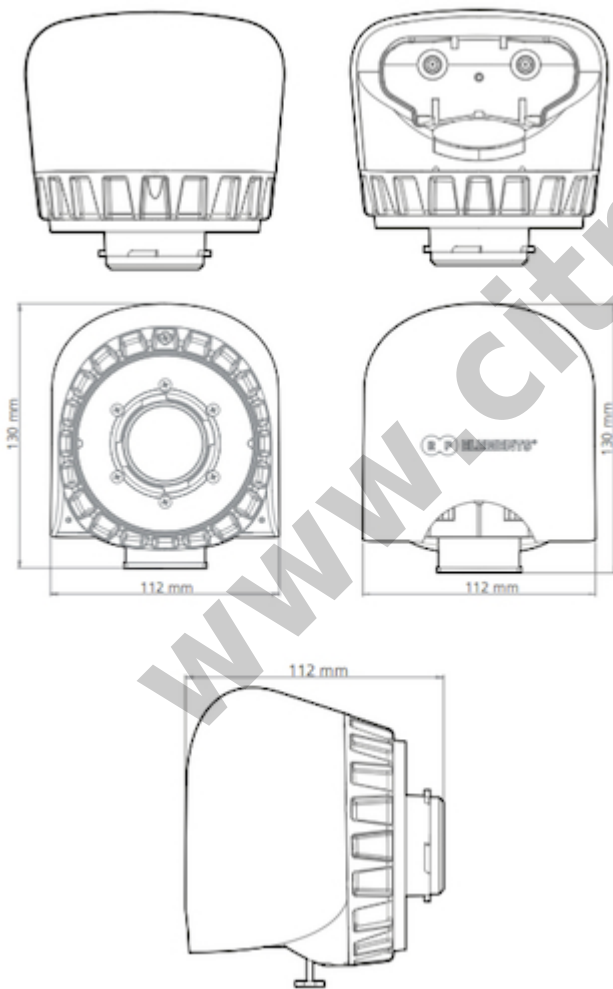

Radio Connection : 2x Slide-On RP-SMA

Materials : Insert - Aluminium Alloy
Adaptor - UV stabilized and weather resistant ABS plastic

Flame Rating : UL 94 HB

Temperature : -40°C to +60°C (-40°F to +140°F)

Wind Survival : 160 km/hour

Weight : 0.5 Kg - single unit incl. package

Single Unit Retail Box

: Retail Box: 13 x 14 x 12 cm

PACKAGE CONTENTS : TwistPort™ Adaptor

** Harga, spesifikasi, dan ketersediaan bisa berubah dan tidak mengikat*