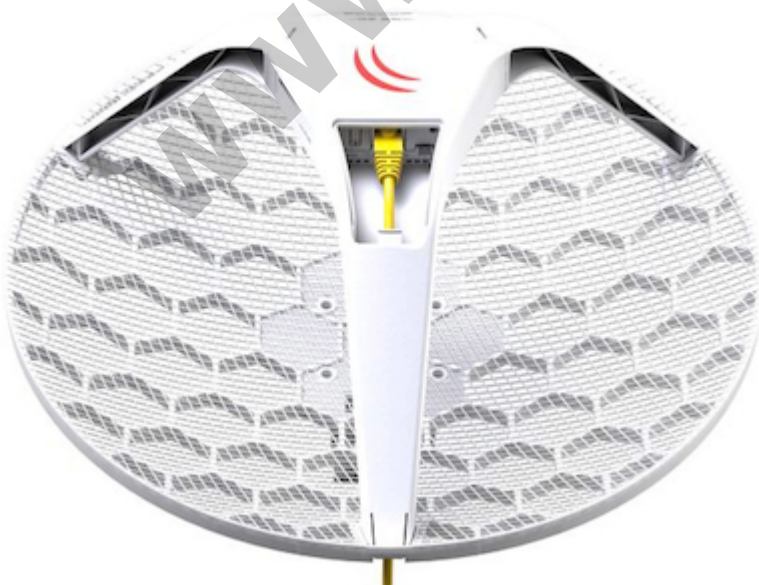

Embedded Wireless RBLHG-5nD

Kode : RBLHG-5nD

Brand : Mikrotik

Jenis : Wireless Outdoor

Harga : Rp 1.250.000,00

Produk Mikrotik variant terbaru yang menggabungkan Antenna Grid Outdoor gain besar dengan RouterBoard yang memiliki banyak fitur. Mengutamakan gain antenna besar yang bisa digunakan di link wireless lebih jauh dari produk lain, siap digunakan di jaringan wireless backbone Anda.
Menggunakan Standart Wireless 802.11a/n

***Spesifikasi perangkat dijual bisa berbeda dengan yang ditampilkan karena menyesuaikan dengan regulasi di Indonesia.**

Penawaran Harga Spesial

 08112039555

The Light Head Grid (LHG) is a compact and light 5GHz 802.11 a/n wireless device with an integrated dual polarization 24.5 dBi grid antenna at a revolutionary price. It is perfect for point to point links or for use as a CPE at longer distances and supports Nv2 TDMA protocol. The grid design ensures protection against wind, and the fact that the antenna element is built into the wireless unit means no loss on cables.

The grid design ensures protection against wind, and the fact that the antenna element is built into the wireless unit means no loss on cables.

Antenna Specification :

| | |
|------------------------|--------------------|
| Operating frequency | : 5150 - 5875 MHz |
| Antenna gain | : 24.5 +/- 0.5 dBi |
| Antenna beam width | : 7° |
| Cross polar | : 15 dBi |
| Port to port isolation | : 20 dB |
| Front to back ratio | : 25 dB |
| Return loss | : 10 dB |
| VSWR | : 1.925:1 |