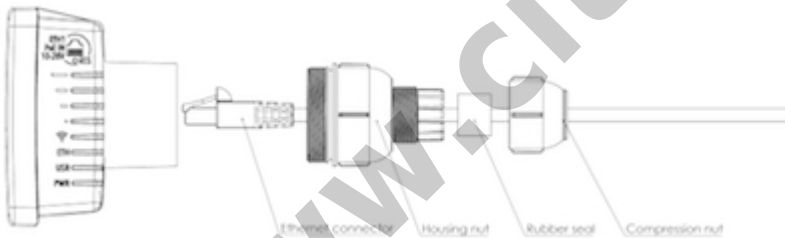

***Spesifikasi perangkat dijual bisa berbeda dengan yang ditampilkan karena menyesuaikan dengan regulasi di Indonesia.**

Penawaran Harga Spesial

08112039555

The LDF (Lite Dish Feed) is an outdoor wireless system with a built in antenna, meant to be installed on satellite offset dish antennas. The dish will act as a reflector, amplifying the signal.

This means you can use any available satellite TV dish with an offset mount to quickly deploy powerful long range wireless links. The offset mount is universal at 40mm diameter, and the LDF can easily be placed inside it. Since the LDF itself is a tiny little package, it makes shipping and deployment simple and low cost.

Using a dish of up to 100cm in diameter, it is possible to obtain antenna amplification of up to 33dBi. The device comes preinstalled with RouterOS and is ready to use.

Assembly :

Detail Barang:

- Routerboard RBLDF-5nD
- 1 port ethernet (1 untuk PoE)
- Power Adaptor 24 V
- Power over Ethernet Splitter