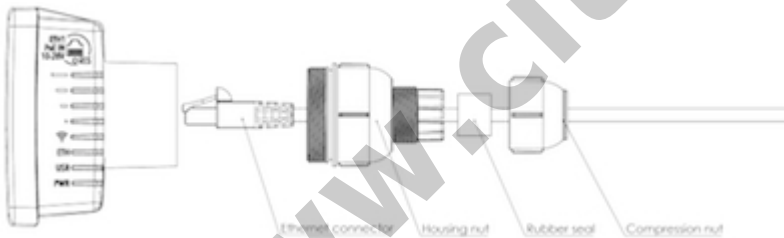

**\*Spesifikasi perangkat dijual bisa berbeda dengan yang ditampilkan karena menyesuaikan dengan regulasi di Indonesia.**

**Penawaran Harga Spesial** **08112039555**

The LDF (Lite Dish Feed) is an outdoor wireless system with a built in antenna, meant to be installed on satellite offset dish antennas. The dish will act as a reflector, amplifying the signal.

This means you can use any available satellite TV dish with an offset mount to quickly deploy powerful long range wireless links. The offset mount is universal at 40mm diameter, and the LDF can easily be placed inside it. Since the LDF itself is a tiny little package, it makes shipping and deployment simple and low cost.

Using a dish of up to 100cm in diameter, it is possible to obtain antenna amplification of up to 33dBi. The device comes preinstalled with RouterOS and is ready to use.

**Assembly :**

**Detail Barang:**