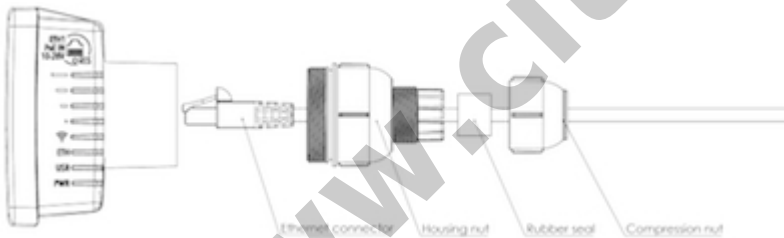

***Spesifikasi perangkat dijual bisa berbeda dengan yang ditampilkan karena menyesuaikan dengan regulasi di Indonesia.**

Penawaran Harga Spesial

 **08112039555**

The LDF (Lite Dish Feed) is an outdoor wireless system with a built in antenna, meant to be installed on satellite offset dish antennas. The dish will act as a reflector, amplifying the signal.

This means you can use any available satellite TV dish with an offset mount to quickly deploy powerful long range wireless links. The offset mount is universal at 40mm diameter, and the LDF can easily be placed inside it. Since the LDF itself is a tiny little package, it makes shipping and deployment simple and low cost.

Using a dish of up to 100cm in diameter, it is possible to obtain antenna amplification of up to 33dBi. The device comes preinstalled with RouterOS and is ready to use.

Assembly :

Detail Barang:

- Routerboard RBLDF-5nD
- 1 port ethernet (1 untuk PoE)
- Power Adaptor 24 V
- Power over Ethernet Spliter