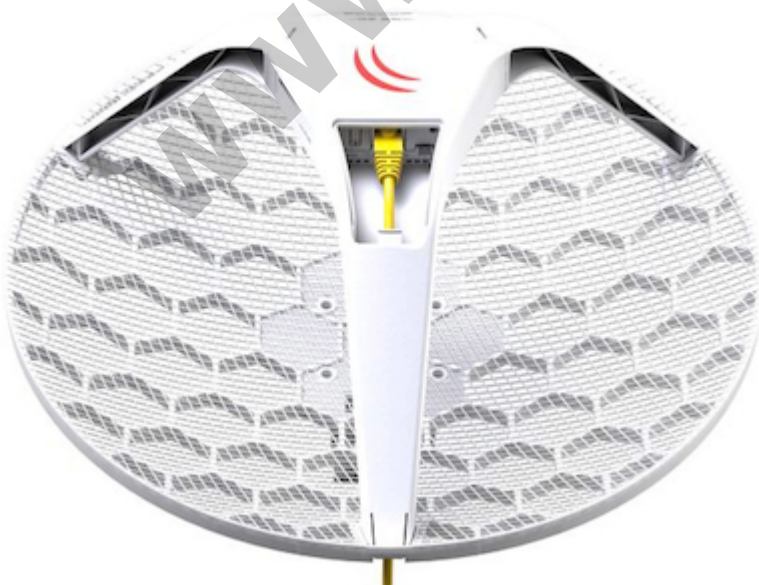

## Embedded Wireless LHG XL HP5

**Kode** : RBLHG-5HPnD-XL

**Brand** : Mikrotik

**Jenis** : Wireless Outdoor

**Harga** : Rp 1.650.000,00

Produk Mikrotik variant terbaru yang menggabungkan Antenna Grid Outdoor gain besar dengan RouterBoard yang memiliki banyak fitur. Mengutamakan gain antenna besar yang bisa digunakan di link wireless lebih jauh dari produk lain, siap digunakan di jaringan wireless backbone Anda.

Penawaran Harga Spesial

 08112039555

The Light Head Grid (LHG) is a compact and light wireless device with an integrated dual polarization grid antenna at a revolutionary price. It is perfect for point to point links or for use as a CPE at longer distances. Several models are available with standard power, high power and even the XL with a higher gain and larger grid.

The grid design ensures protection against wind, and the fact that the antenna element is built into the wireless unit means no loss on cables.

**Antenna Specification :**

Operating frequency : 5150 - 5875 MHz  
 Antenna gain : 27 +/- 0.5 dBi  
 Antenna beam width : 6.4°  
 Cross polar : 15 dBi  
 Port to port isolation : 23 dB  
 Front to back ratio : 25 dB

**Detail Barang:**

- Routerboard RBLHG-5HPnD-XL dengan outdoor Grid Antenna 5Ghz 27dbi
- 1 port ethernet (1 untuk PoE)
- 24V 0.38 A Power adapter
- Power over Ethernet Injector
- 2 pcs metal ring
- K-LHG kit