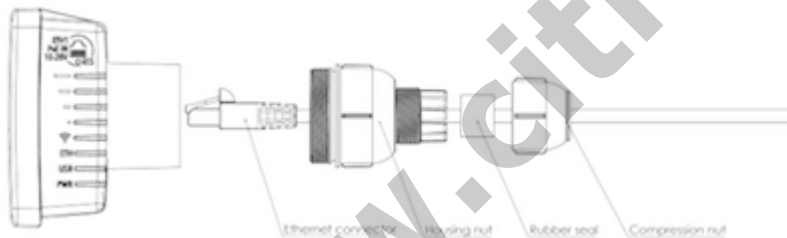

## Embedded Wireless RBLDFG-5acD

**Kode** : RBLDFG-5acD**Brand** : Discontinued**Jenis** : Discontinued**Harga** : Rp 970.000,00

RBLDFG-5acD adalah salah satu produk Mikrotik RouterBoard yang cukup unik. Termasuk di varian wireless outdoor embeded yang menggunakan standart 5Ghz 802.11a/n/ac dan memiliki antena internal 9dbi. Keunikannya ada di bentuknya yang tidak hanya kecil tetapi juga spesial yang bisa dipasangkan pada antenna parabola. Jika dipasangkan pada antenna parabola, secara teoritis bisa meningkatkan gain perangkat ini hingga ~30db (tergantung jenis antenna parabola yang digunakan).

Penawaran Harga Spesial

 08112039555

The LDF (Lite Dish Feed) is an outdoor wireless system with a built in antenna, meant to be installed on satellite offset dish antennas. The dish will act as a reflector, amplifying the signal.

This means you can use any available satellite TV dish with an offset mount to quickly deploy powerful long range wireless links. The offset mount is universal at 40mm diameter, and the LDF can easily be placed inside it. Since the LDF itself is a tiny little package, it makes shipping and deployment simple and low cost.

Using a dish of up to 100cm in diameter, it is possible to obtain antenna amplification of up to 33dBi. The device comes preinstalled with RouterOS and is ready to use.

**Assembly :**

**Detail Barang:**