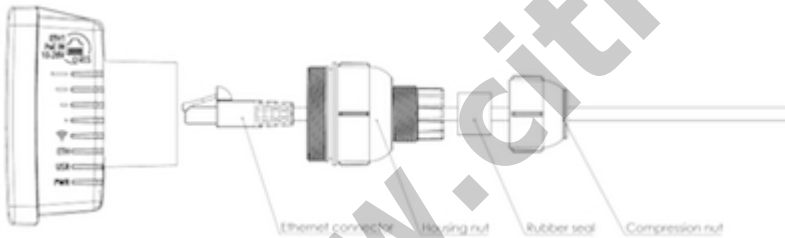

Embedded Wireless RBLDFG-5acD

**Kode** : RBLDFG-5acD**Brand** : Discontinued**Jenis** : Discontinued**Harga** : Rp 970.000,00

RBLDFG-5acD adalah salah satu produk Mikrotik RouterBoard yang cukup unik. Termasuk di varian wireless outdoor embeded yang menggunakan standart 5Ghz 802.11a/n/ac dan memiliki antena internal 9dbi. Keunikannya ada di bentuknya yang tidak hanya kecil tetapi juga spesial yang bisa dipasangkan pada antenna parabola. Jika dipasangkan pada antenna parabola, secara teoritis bisa meningkatkan gain perangkat ini hingga ~30db (tergantung jenis antenna parabola yang digunakan).

Penawaran Harga Spesial

 08112039555

The LDF (Lite Dish Feed) is an outdoor wireless system with a built in antenna, meant to be installed on satellite offset dish antennas. The dish will act as a reflector, amplifying the signal.

This means you can use any available satellite TV dish with an offset mount to quickly deploy powerful long range wireless links. The offset mount is universal at 40mm diameter, and the LDF can easily be placed inside it. Since the LDF itself is a tiny little package, it makes shipping and deployment simple and low cost.

Using a dish of up to 100cm in diameter, it is possible to obtain antenna amplification of up to 33dBi. The device comes preinstalled with RouterOS and is ready to use.

Assembly :

Detail Barang:

- Routerboard RBLDFG-5acD
- 1 port ethernet (1 untuk PoE)
- Power Adaptor 24 V
- Gigabit Power over Ethernet Spliter