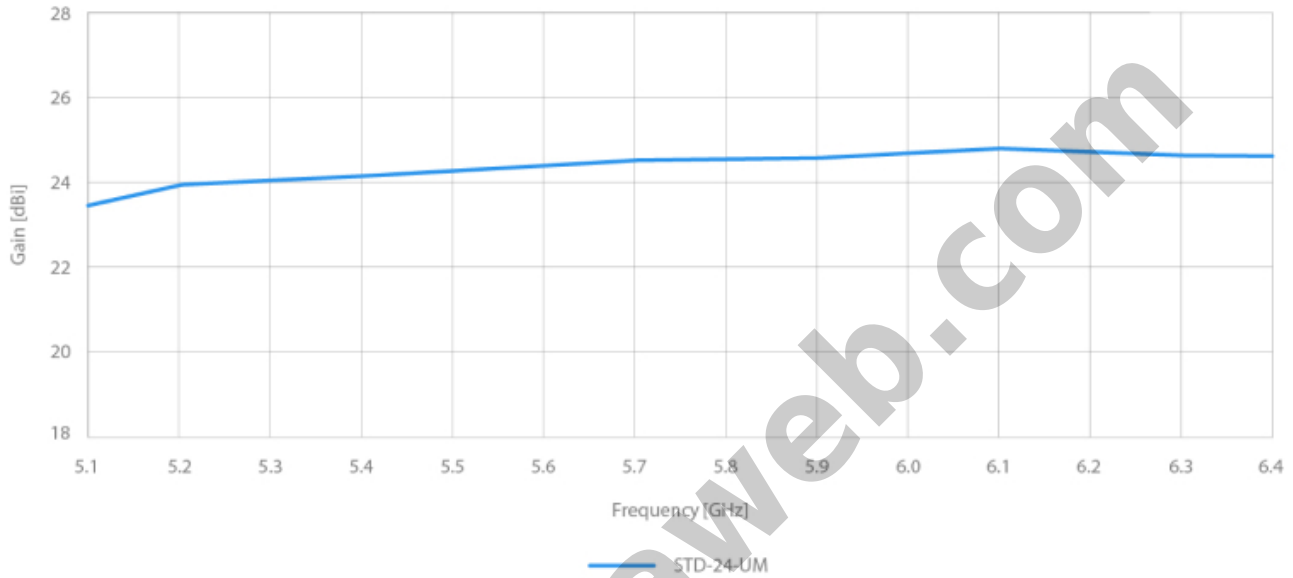

Gain Seimbang untuk Kedua Polarisasi

Antena **StarterDish UM** memberikan kinerja gain yang stabil di seluruh rentang frekuensi kerja dan pada kedua polarisasi. Gain yang stabil menghasilkan performa lapangan yang andal saat terjadi perubahan kanal radio.

Konektivitas Radio yang Fleksibel

Antena **StarterDish UM** menyediakan koneksi waveguide langsung ke konektor waveguide Ubiquiti Networks dan Mimoso.

StarterAdapter, yang dijual terpisah, memungkinkan konektivitas dengan perangkat radio apa pun yang menggunakan antarmuka koaksial. Adapter ini dilengkapi dengan sepasang konektor RP-SMA dan tidak termasuk dalam paket **StarterDish UM**.