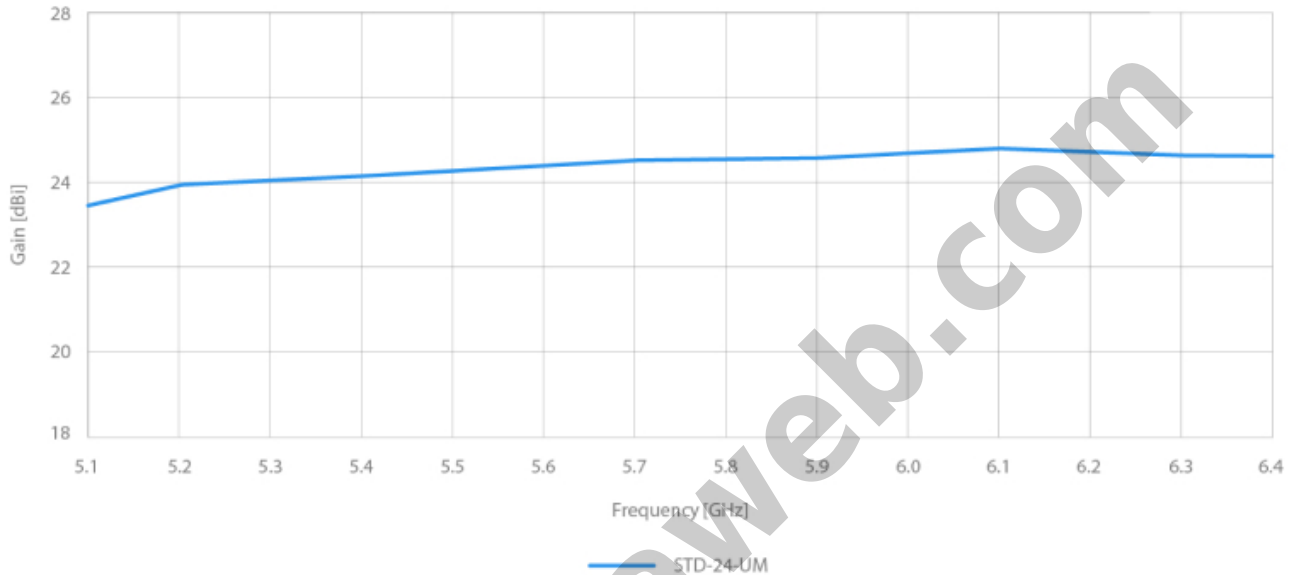

Gain Seimbang untuk Kedua Polarisasi

Antena **StarterDish UM** memberikan kinerja gain yang stabil di seluruh rentang frekuensi kerja dan pada kedua polarisasi. Gain yang stabil menghasilkan performa lapangan yang andal saat terjadi perubahan kanal radio.

Konektivitas Radio yang Fleksibel

Antena **StarterDish UM** menyediakan koneksi waveguide langsung ke konektor waveguide Ubiquiti Networks dan Mimoso.

StarterAdapter, yang dijual terpisah, memungkinkan konektivitas dengan perangkat radio apa pun yang menggunakan antarmuka koaksial. Adapter ini dilengkapi dengan sepasang konektor RP-SMA dan tidak termasuk dalam paket **StarterDish UM**.