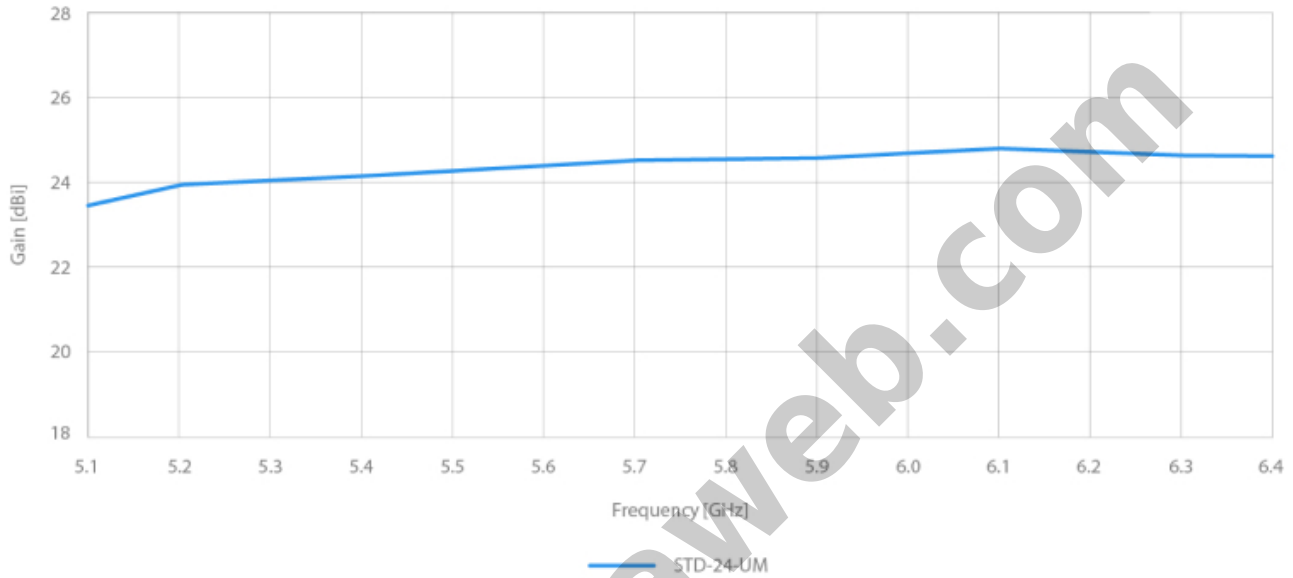

Gain Seimbang untuk Kedua Polarisasi

Antena **StarterDish UM** memberikan kinerja gain yang stabil di seluruh rentang frekuensi kerja dan pada kedua polarisasi. Gain yang stabil menghasilkan performa lapangan yang andal saat terjadi perubahan kanal radio.

Konektivitas Radio yang Fleksibel

Antena **StarterDish UM** menyediakan koneksi waveguide langsung ke konektor waveguide Ubiquiti Networks dan Mimoso. **StarterAdapter**, yang dijual terpisah, memungkinkan konektivitas dengan perangkat radio apa pun yang menggunakan antarmuka koaksial. Adapter ini dilengkapi dengan sepasang konektor RP-SMA dan tidak termasuk dalam paket **StarterDish UM**.