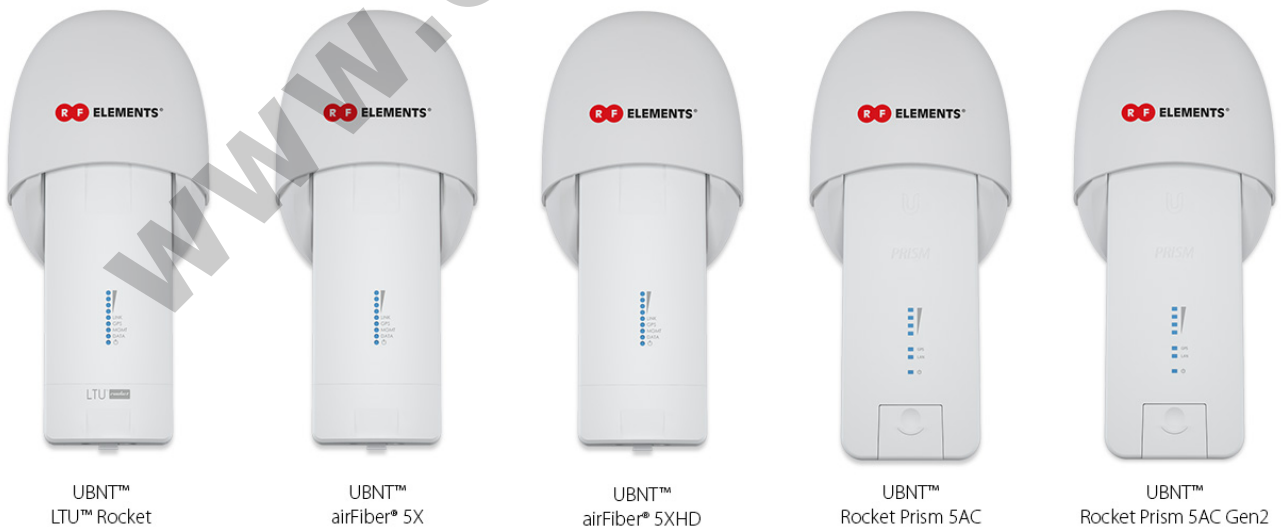

GPS Antenna Integration

TP-A PAF contains well protected space for GPS antenna that comes with UBNT® radios. After integration, GPS antenna and antenna cable are covered and well protected. No more issues with antenna attachment or with troubleshooting damaged GPS antennas.