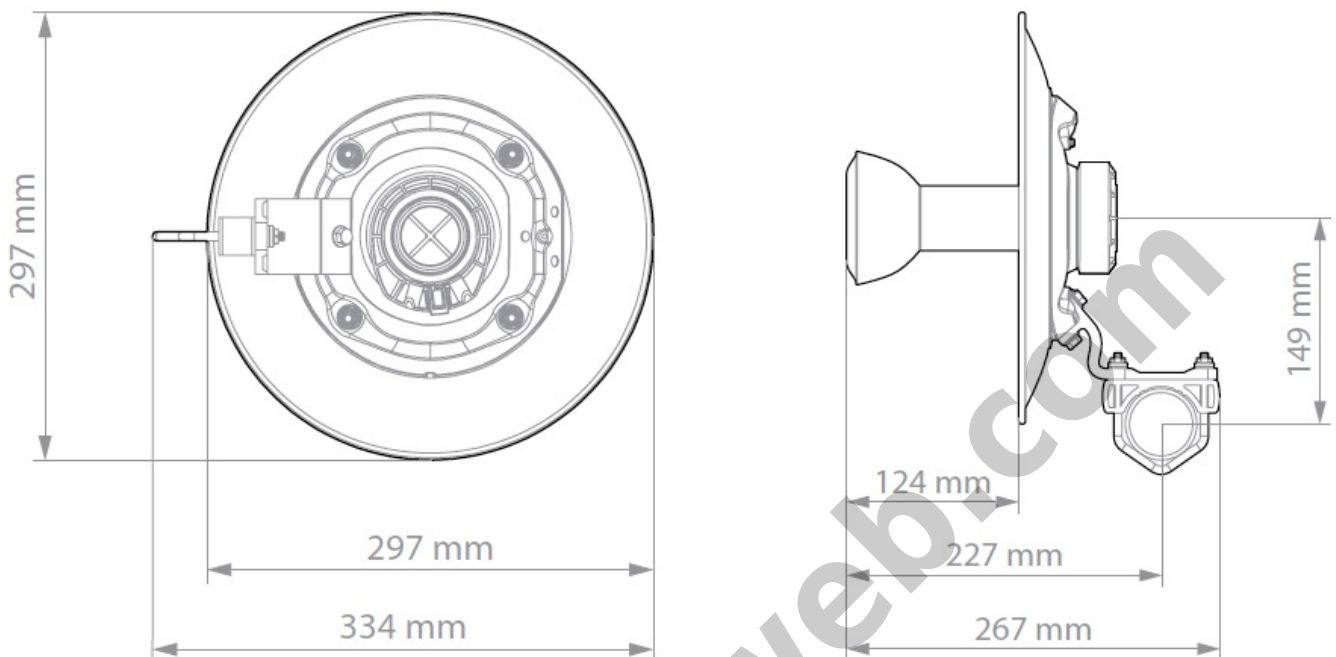

adapter provides a pair of RP-SMA connectors and is not part of the StarterDish™ UM package.

Slick Pole Mount

StarterDish™ antennas come with integrated pole mount. It is simple, slick, and light weight. The range of pole diameters it supports is from 20 to 55 mm (the upper part of pole diameter range is recommended for the best results).

Specifications :

Antenna Connection	Waveguide Port
Antenna Type	Parabolic Dish
Materials	UV Resistant ABS Plastic, Aluminium, Steel, Zinc Plated Steel & Stainless Steel Hardware
Environmental	IP65
Pole Mounting Diameter	20-55 mm (recommend as close to 55 mm as possible)
Temperature	-35 °C to + 55 °C (-31 °F to + 131 °F)
Wind Survival	160 km/hour
Wind Loading	53 N at 160 km/hour
Mechanical Adjustment	± 15° Elevation
Weight	1.2 kg / 2.6 lbs - single unit (one antenna) 9 kg / 19.8 lbs - 5PACK (5 units) incl. package
Dimensions	Retail Box 5PACK: 695 x 447 x 110 mm
Gain	21 dBi
Frequency Range	5150 - 5950 MHz
Azimuth Beam Width -6 dB	H 15° / V 15°
Elevation Beam Width -6 dB	H 15° / V 15°
Azimuth Beam Width -3 dB	H 11° / V 11°
Elevation Beam Width -3 dB	H 11° / V 11°
Beam Efficiency*	28.00%
Front-to-Back Ratio (Min)	24 dB
COMPATIBLE WIRELESS PLATFORMS	
RF elements®	StarterAdapter™ SMA
Mimosa® by Airspan	C5x
Ubiquiti Networks®	PrismStation™ 5AC, IsoStation™ 5AC, IsoStation™ M5