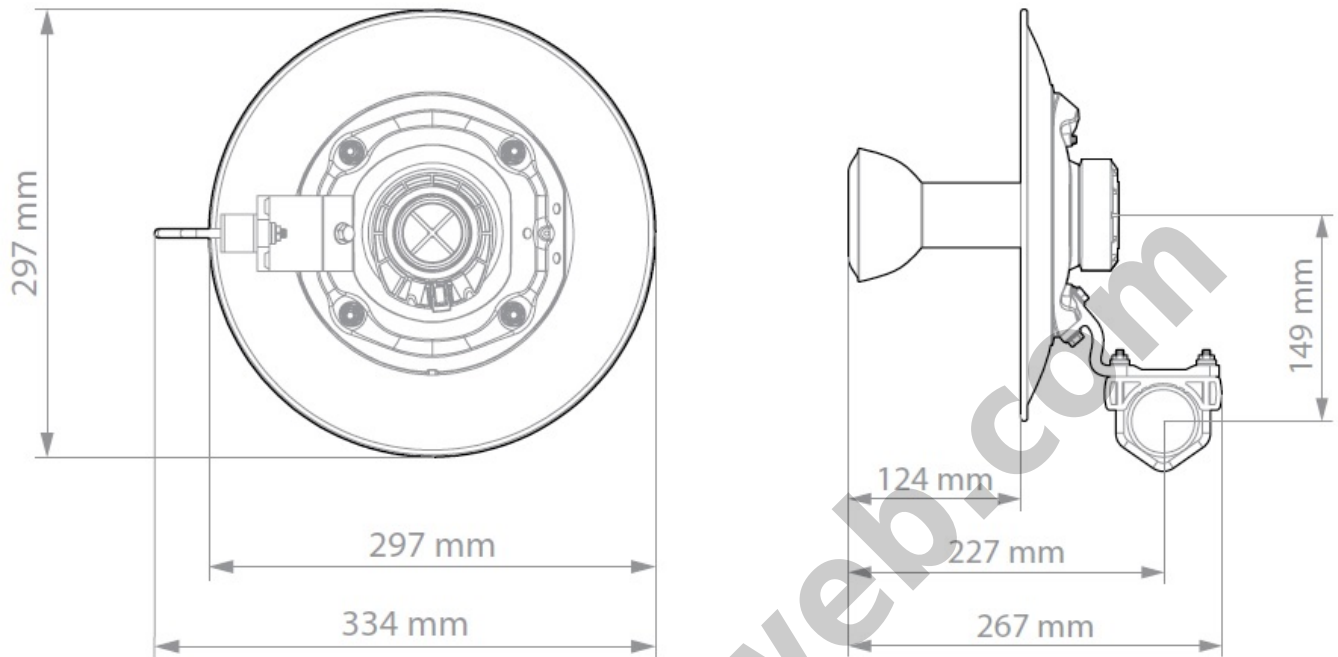

adapter provides a pair of RP-SMA connectors and is not part of the StarterDish™ UM package.

Slick Pole Mount

StarterDish™ antennas come with integrated pole mount. It is simple, slick, and light weight. The range of pole diameters it supports is from 20 to 55 mm (the upper part of pole diameter range is recommended for the best results).

Specifications :

Antenna Connection	Waveguide Port
Antenna Type	Parabolic Dish
Materials	UV Resistant ABS Plastic, Aluminium, Steel, Zinc Plated Steel & Stainless Steel Hardware
Environmental	IP65
Pole Mounting Diameter	20-55 mm (recommend as close to 55 mm as possible)
Temperature	-35 °C to + 55 °C (-31 °F to + 131 °F)
Wind Survival	160 km/hour
Wind Loading	53 N at 160 km/hour
Mechanical Adjustment	± 15° Elevation
Weight	1.2 kg / 2.6 lbs - single unit (one antenna) 9 kg / 19.8 lbs - 5PACK (5 units) incl. package
Dimensions	Retail Box 5PACK: 695 x 447 x 110 mm
Gain	21 dBi
Frequency Range	5150 - 5950 MHz
Azimuth Beam Width -6 dB	H 15° / V 15°
Elevation Beam Width -6 dB	H 15° / V 15°
Azimuth Beam Width -3 dB	H 11° / V 11°
Elevation Beam Width -3 dB	H 11° / V 11°
Beam Efficiency*	28.00%
Front-to-Back Ratio (Min)	24 dB
COMPATIBLE WIRELESS PLATFORMS	
RF elements®	StarterAdapter™ SMA
Mimosa® by Airspan	C5x
Ubiquiti Networks®	PrismStation™ 5AC, IsoStation™ 5AC, IsoStation™ M5