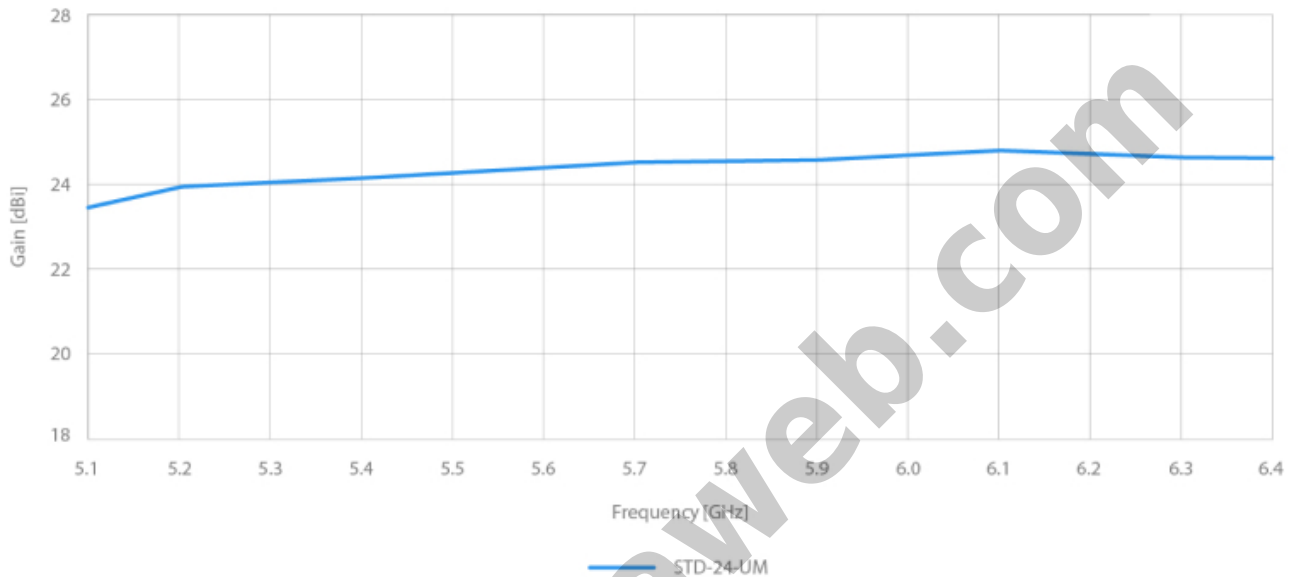

Gain Seimbang untuk Kedua Polarisasi

Antena **StarterDish UM** memberikan kinerja gain yang stabil di seluruh rentang frekuensi kerja dan pada kedua polarisasi. Gain yang stabil menghasilkan performa lapangan yang andal saat terjadi perubahan kanal radio.

Konektivitas Radio yang Fleksibel

Antena **StarterDish UM** menyediakan koneksi waveguide langsung ke konektor waveguide Ubiquiti Networks dan Mimoso. **StarterAdapter**, yang dijual terpisah, memungkinkan konektivitas dengan perangkat radio apa pun yang menggunakan antarmuka koaksial. Adapter ini dilengkapi dengan sepasang konektor RP-SMA dan tidak termasuk dalam paket **StarterDish UM**.