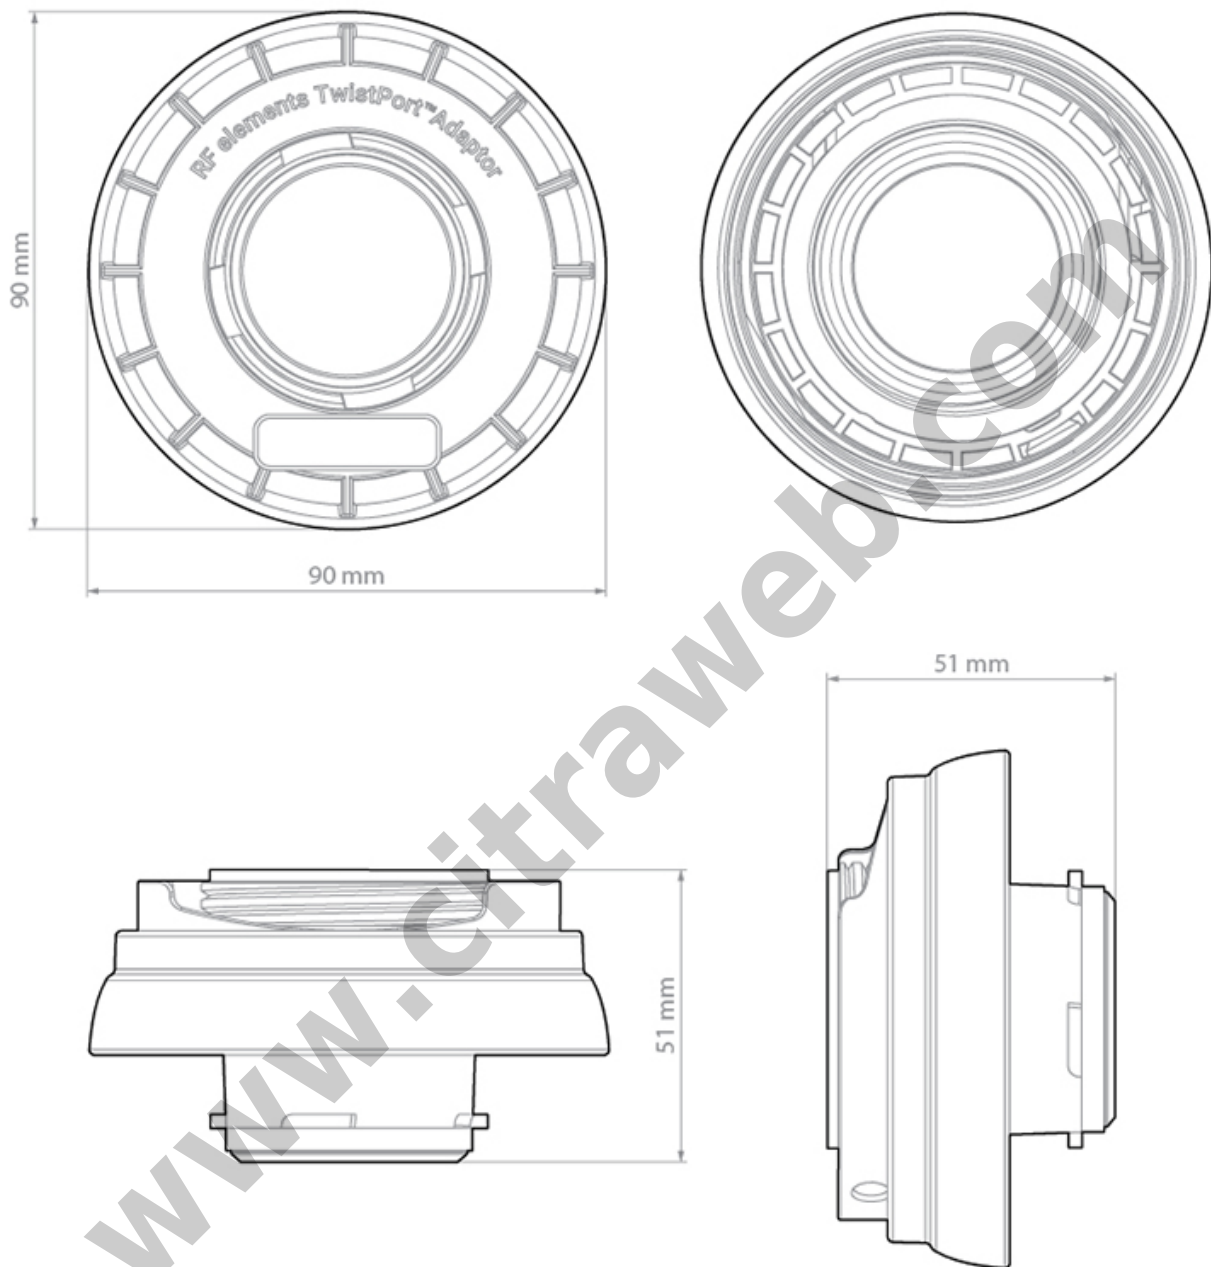

TwistPort Adaptor for Mimosa WG RF ELEMENTS

Kode : TPA-AMU

Brand : RF elements

Jenis : Wireless Antenna

Harga : Rp 410.000,00

Rp 550.000,00

The TwistPort Adaptor for Mimosa WG makes the radio compatible with all TwistPort Antennas. TwistPort Adaptors are equipped with our original quick-locking waveguide port. With the Mimosa WG TwistPort Adaptor, you can easily switch between H/V and dual slant polarization setup.

Penawaran Harga Spesial

 08112039555

www.citraweb.com

www.citraweb.com

Antenna Connection	TwistPort - Quick Locking Waveguide Port
Materials	Insert - Aluminium Alloy
	Adaptor - UV stabilized and weather resistant ABS plastic
Flame Rating	UL 94 HB
Temperature	-40°C to +60°C (-40°F to +140°F)
Wind Survival	160 km/h
Weight	0.15 Kg / 0.3 lbs - single unit
	0.18 Kg / 0.4 lbs - single unit incl. package
	19.2 Kg / 42 lbs - carton (100 units)
Single Unit	Retail Box: 109 × 98 × 54 mm
COMPATIBLE WIRELESS PLATFORMS	
RF elements	any TwistPort Antenna
Mimosa Networks	C5x, B5x