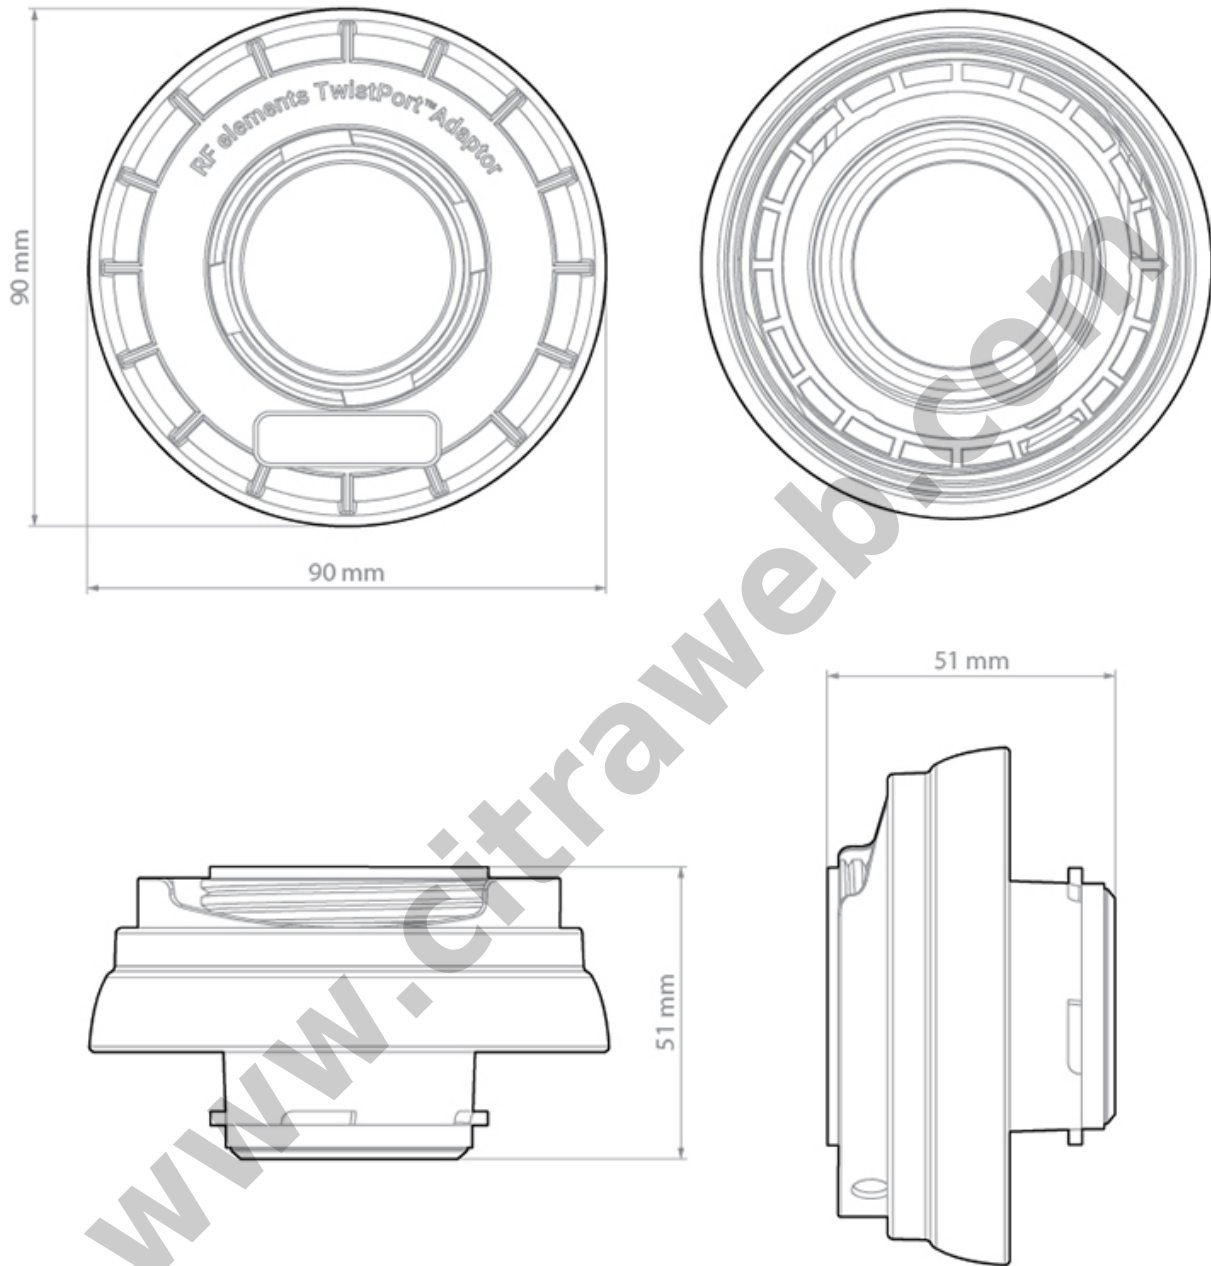

# TwistPort Adaptor for Mimosa WG RF ELEMENTS

**Kode** : TPA-AMU

**Brand** : RF elements

**Jenis** : Wireless Antenna

**Harga** : Rp 410.000,00

Rp 550.000,00

The TwistPort Adaptor for Mimosa WG makes the radio compatible with all TwistPort Antennas. TwistPort Adaptors are equipped with our original quick-locking waveguide port. With the Mimosa WG TwistPort Adaptor, you can easily switch between H/V and dual slant polarization setup.

Penawaran Harga Spesial

 08112039555

[www.citraweb.com](http://www.citraweb.com)

[www.citraweb.com](http://www.citraweb.com)

Antenna Connection	TwistPort - Quick Locking Waveguide Port
Materials	Insert - Aluminium Alloy
	Adaptor - UV stabilized and weather resistant ABS plastic
Flame Rating	UL 94 HB
Temperature	-40°C to +60°C (-40°F to +140°F)
Wind Survival	160 km/h
Weight	0.15 Kg / 0.3 lbs - single unit
	0.18 Kg / 0.4 lbs - single unit incl. package
	19.2 Kg / 42 lbs - carton (100 units)
Single Unit	Retail Box: 109 × 98 × 54 mm
<b>COMPATIBLE WIRELESS PLATFORMS</b>	
RF elements	any TwistPort Antenna
Mimosa Networks	C5x, B5x