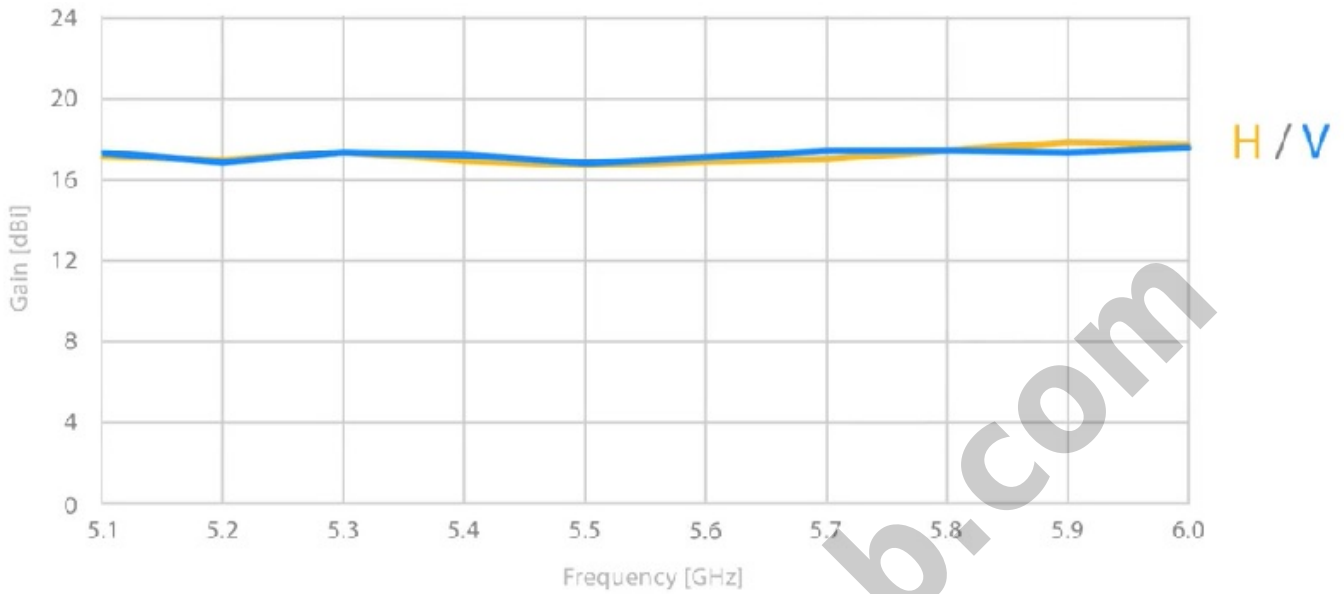

Powerful Co-Location Ability

StarterHorn™ A45 USMA delivers excellent performance in dense co-location deployments. You can split poorly performing 90° sector into two 45° sectors with excellent performance using StarterHorn™ A45 sector antennas and offer higher throughput packages or connect more customers.

Flexible Connectivity