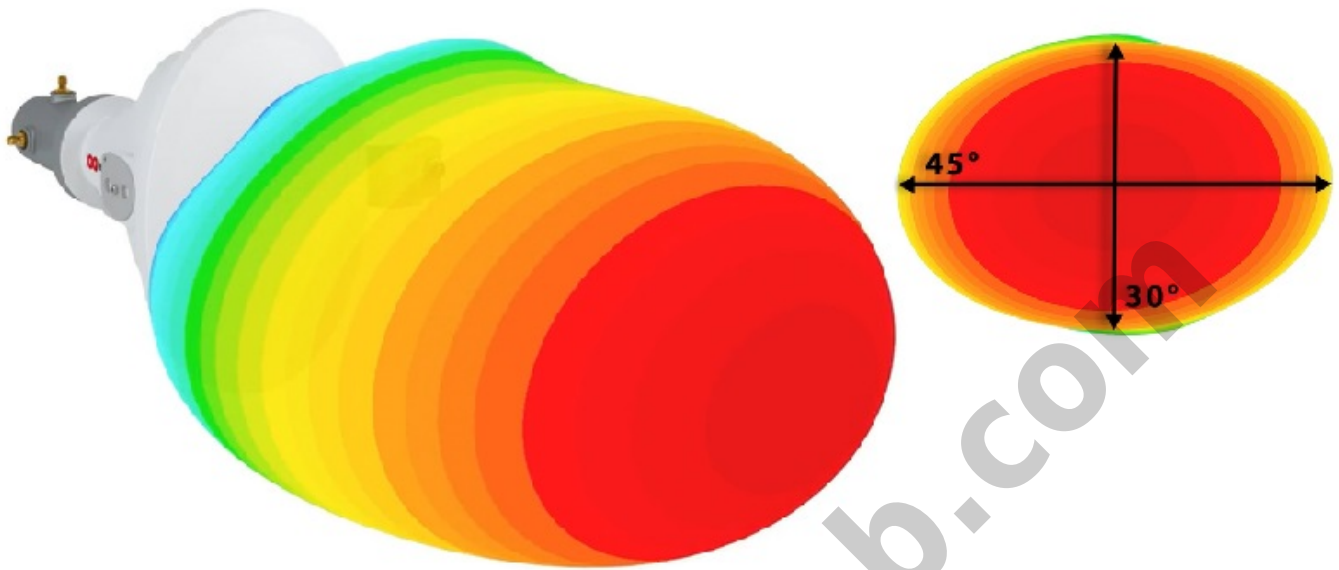

# StarterHorn A45 USMA RF ELEMENTS

**Kode** : STH-A45-USMA  
**Brand** : RF elements  
**Jenis** : Wireless Antenna  
**Harga** : Rp 1.400.000,00  
Rp 1.940.000,00

StarterHorn A45 USMA - Cost effective horn sector antenna with excellent noise rejection. STH-A45-USMA is a scalar horn antenna with a asymmetrical radiation pattern. STH-A45-USMA has both waveguide and RP-SMA interface for easy connectivity. The StarterHorn™ A45 USMA is a convenient start for customers new to horn antenna technology requesting low initial investment.

## Excellent Beam Performance

The StarterHorn™ A45 USMA has unique radiation pattern. The main beam is asymmetrical, with elliptical cross-section: measured at -6dB, the azimuth beam width is 45° and elevation beam width is 30°.