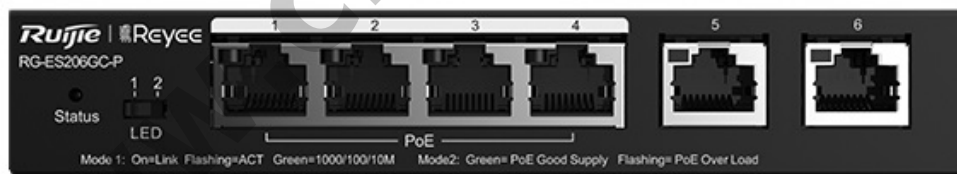

RG-ES206GC-P 6-Port Gigabit Smart Cloud Managed PoE Switch

Kode : RG-ES206GC-P

Brand : Discontinued

Jenis : Discontinued

Harga : Rp 688.000,00

RG-ES206GC-P with 6-Port Gigabit Smart Cloud Managed PoE Switch. Enterprise, Hospitality, Factory, Education, Retailers, Surveillance, etc.

Produk ini merupakan produk Fix Price. Pembelian produk tidak dapat menggunakan diskon apapun.

Penawaran Harga Spesial

 **08112039555**

- 6-Port gigabit cloud managed switch with 4 PoE+ ports
- Cost-Effective Smart Cloud Managed Switches
- IP Camera Recognition, Unique Value for CCTV Network
- Automatic Loop Prevention Ensures Service Continuity
- Lifetime management on Ruijie Cloud at anytime anywhere

Specification

Model	RG-ES206GC-P
Ports	6 x 10/100/1000Base-T, 4 x PoE+ ports
Switching capacity	12 Gbps

MAC address table	2000
Fan	Fanless
Dimensions (W x D x H)	148 mm x 78 mm x 26 mm
MTBF	> 200,000
PoE	54W, IEEE 802.3at / IEEE 802.3af
Max. PoE budget	54W
Forwarding rate	7.44 Mpps
Maximum VLAN	16
Port surge	4 kV
Power consumption	≤ 60W
Power supply	54V DC adapter, 1.1A
Operating temperature	0°C to 40°C
Operating humidity	10% to 90% RH