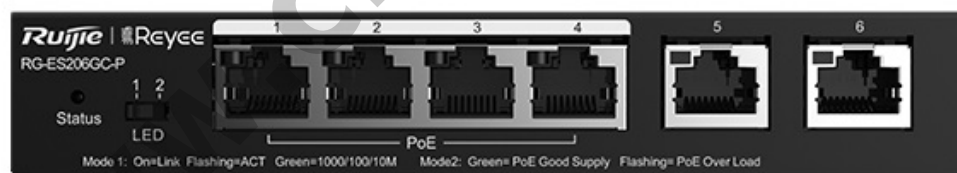

RG-ES206GC-P 6-Port Gigabit Smart Cloud Managed PoE Switch

Kode : RG-ES206GC-P

Brand : Discontinued

Jenis : Discontinued

Harga : Rp 688.000,00

RG-ES206GC-P with 6-Port Gigabit Smart Cloud Managed PoE Switch. Enterprise, Hospitality, Factory, Education, Retails, Surveillance, etc.

Produk ini merupakan produk Fix Price. Pembelian produk tidak dapat menggunakan diskon apapun.

Penawaran Harga Spesial

 **08112039555**

- 6-Port gigabit cloud managed switch with 4 PoE+ ports
- Cost-Effective Smart Cloud Managed Switches
- IP Camera Recognition, Unique Value for CCTV Network
- Automatic Loop Prevention Ensures Service Continuity
- Lifetime management on Ruijie Cloud at anytime anywhere

Specification

Model	RG-ES206GC-P
Ports	6 x 10/100/1000Base-T, 4 x PoE+ ports
Switching capacity	12 Gbps

MAC address table	2000
Fan	Fanless
Dimensions (W x D x H)	148 mm x 78 mm x 26 mm
MTBF	> 200,000
PoE	54W, IEEE 802.3at / IEEE 802.3af
Max. PoE budget	54W
Forwarding rate	7.44 Mpps
Maximum VLAN	16
Port surge	4 kV
Power consumption	≤ 60W
Power supply	54V DC adapter, 1.1A
Operating temperature	0°C to 40°C
Operating humidity	10% to 90% RH