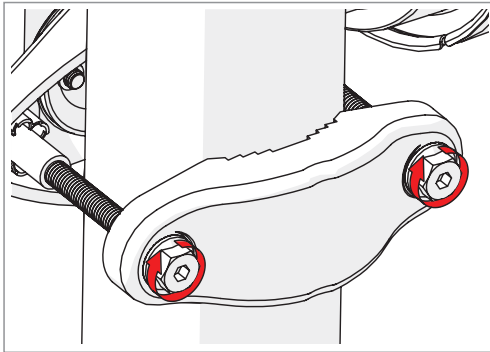

Symmetrical Horn SH-TP 5-70

Pole Installation