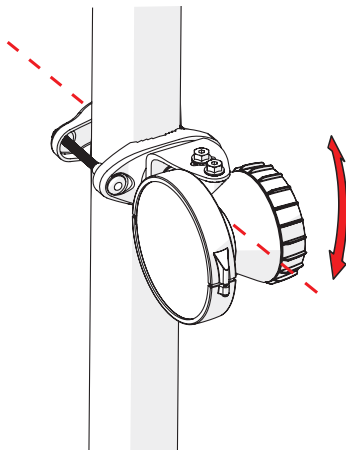

Symmetrical Horn SH-TP 5-70

Installation Guide