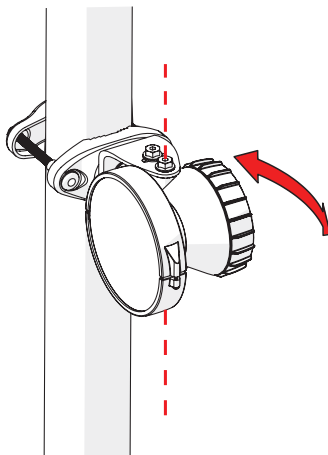

Symmetrical Horn SH-TP 5-70

Installation Guide