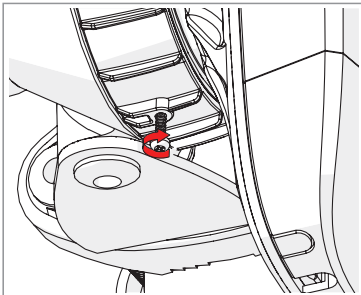

## Installation Guide

2 **Optional:** Install the 2.9 x 16mm locking screw.

Tighten the locking screw to secure the TwisPort lock mechanism.

\* TwisPort™ Adaptor or SIMPER™ Radio sold separately.