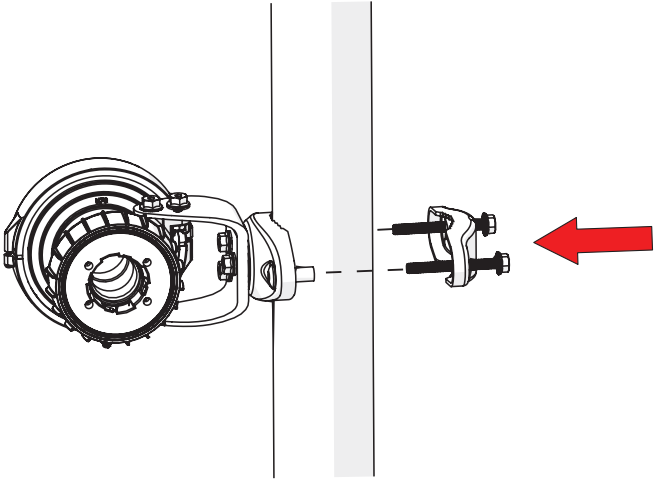

Symmetrical Horn SH-TP 5-70

Pole Installation