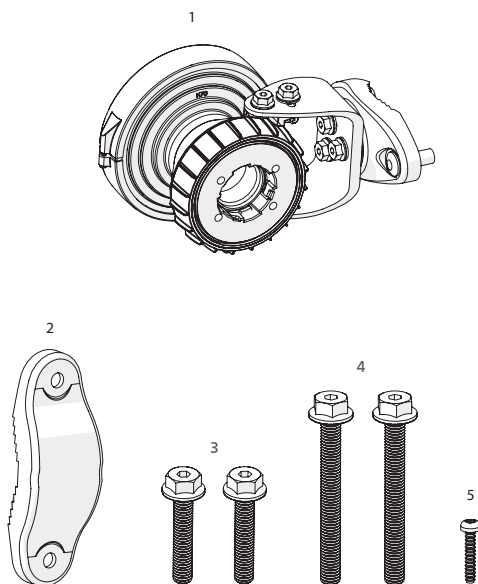

## Package Contents

Number	Description	Quantity
1	SH-TP 5-70 Body	1x
2	SH-TP 5-70 Bracket	1x
3	M8 x 42,5mm Screw	2x
4	M8 x 73,5mm Screw	2x
5	2,9 x 16 mm lock Screw	1x