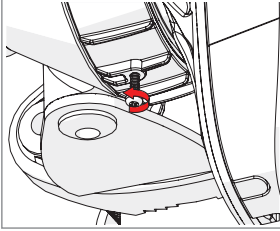

Symmetrical Horn SH-TP 5-70

Installation Guide

1 If the locking screw was used,