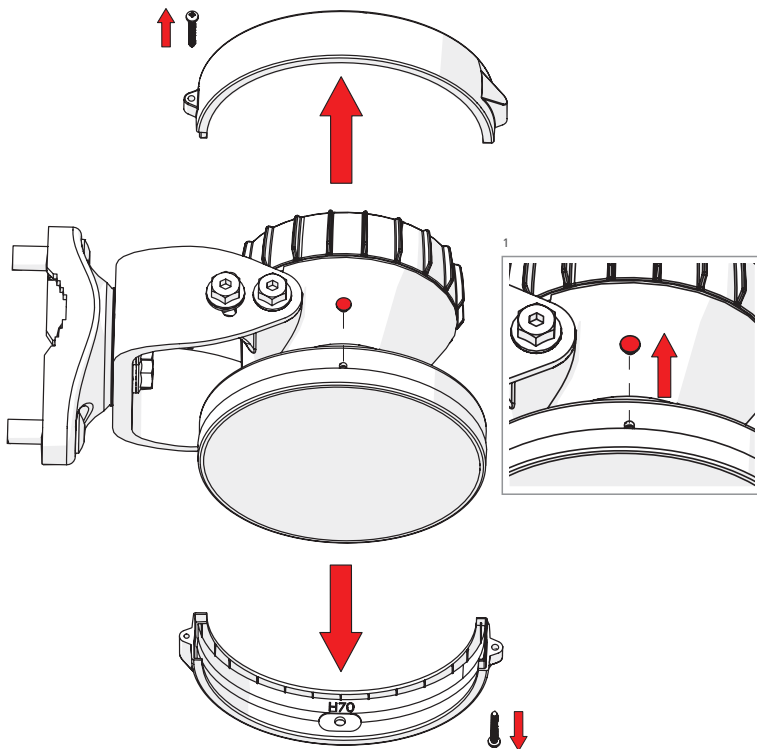

## Installation Guide

2 **Optional:** Install the 2.9 x 16mm locking screw.

Tighten the locking screw to secure the TwisPort lock mechanism.

\* TwisPort™ Adaptor or SIMPER™ Radio sold separately.

## Installation Guide

1 If the locking screw was used,

2

unscrew it by about 10 mm  
before unlocking the TwisPort mechanism.

3

\* TwisPort™ Adaptor or SIMPER™ Radio sold separately.

# Symmetrical Horn SH-TP 5-70

10

Pre - Installation

**Optional:** Right side of the pole mounting.