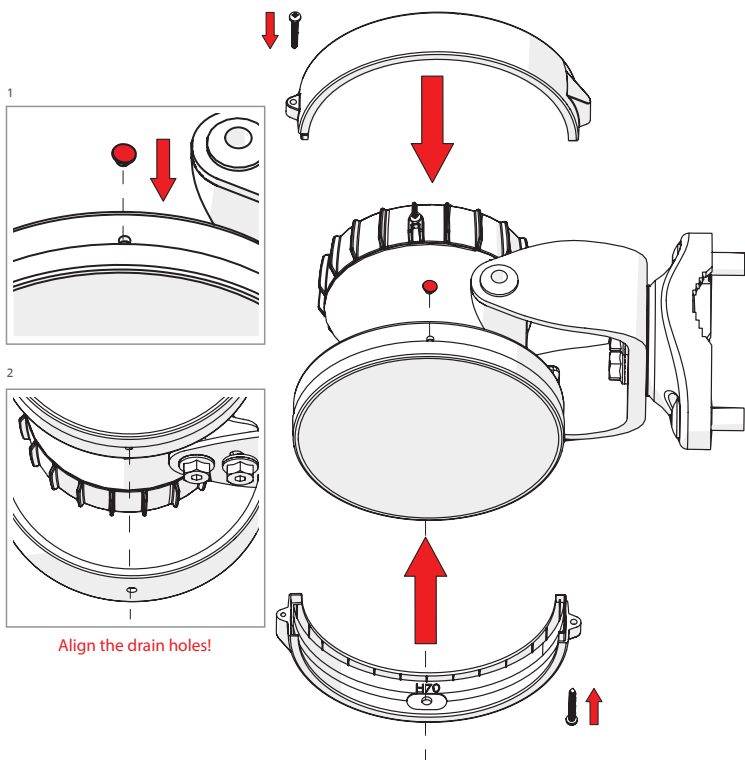

Symmetrical Horn SH-TP 5-70

12

Pre - Installation

Optional: Right side of the pole mounting.