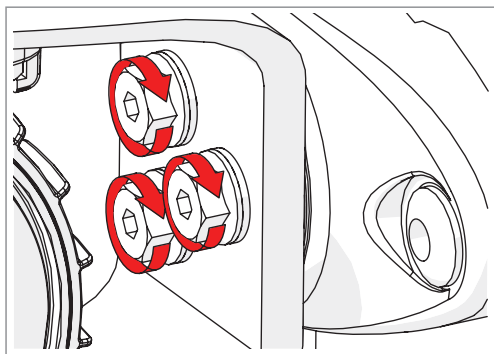

Symmetrical Horn SH-TP 5-70

Installation Guide