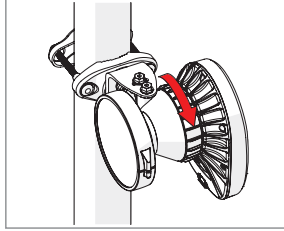

2

unscrew it by about 10 mm
before unlocking the TwisPort mechanism.

3