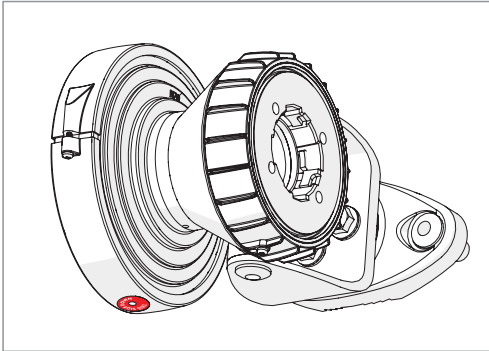

## Package Contents

Number	Description	Quantity
1	SH-TP 5-70 Body	1x
2	SH-TP 5-70 Bracket	1x
3	M8 x 42,5mm Screw	2x
4	M8 x 73,5mm Screw	2x
5	2,9 x 16 mm lock Screw	1x

## Pre - Installation

The antenna is pre-assembled for installation on the left side of the pole.  
If you need to swap to use the right side of the pole, see page 10.

Ensure that the water drain points downwards!