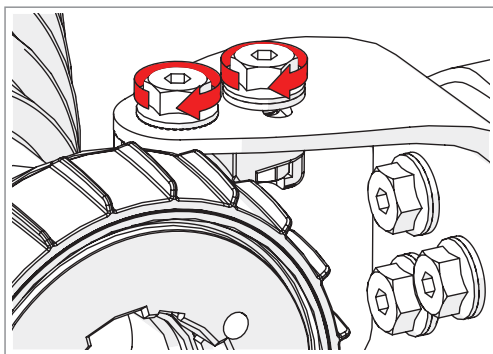

Symmetrical Horn SH-TP 5-70

Installation Guide