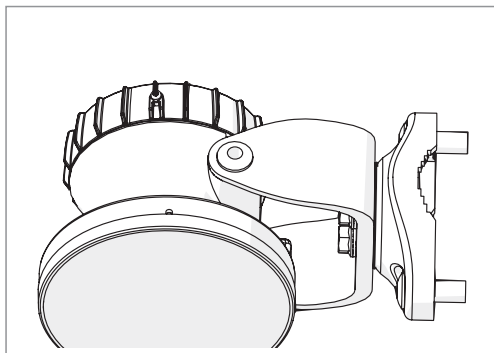

Symmetrical Horn SH-TP 5-70

11

Pre - Installation

Optional: Right side of the pole mounting.