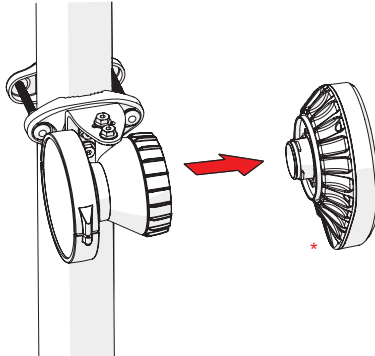

## Installation Guide

1 If the locking screw was used,

2

unscrew it by about 10 mm  
before unlocking the TwisPort mechanism.

3

\* TwisPort™ Adaptor or SIMPER™ Radio sold separately.

# Symmetrical Horn SH-TP 5-70

10

Pre - Installation

**Optional:** Right side of the pole mounting.