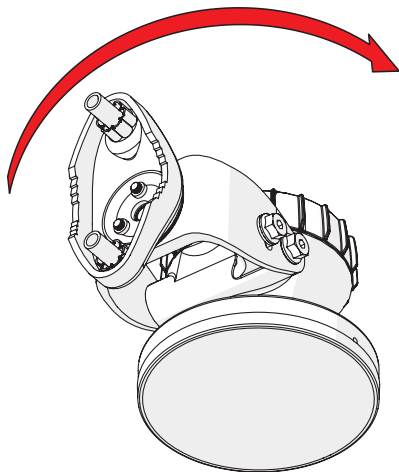

Symmetrical Horn SH-TP 5-70

11

Pre - Installation

Optional: Right side of the pole mounting.