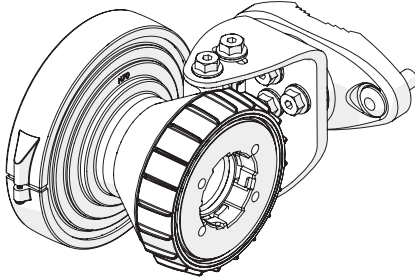

## Package Contents

Number	Description	Quantity
1	SH-TP 5-70 Body	1x
2	SH-TP 5-70 Bracket	1x
3	M8 x 42,5mm Screw	2x
4	M8 x 73,5mm Screw	2x
5	2,9 x 16 mm lock Screw	1x

## Pre - Installation

The antenna is pre-assembled for installation on the left side of the pole.  
If you need to swap to use the right side of the pole, see page 10.

Ensure that the water drain points downwards!